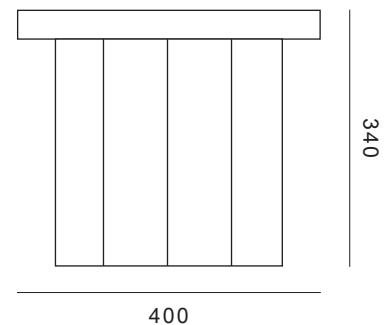

llo llov

OSIS EDITION 5

description:	low table Hexagon Base - Round Slim
material:	core board birch
colour:	01-44A Aubergine, 01-29 Hasel
measurements:	450mm x 320m
weight:	5,1kg
pattern:	random
hygienic:	does not release harmful substance
styles available:	HEBA - ROSL, HEBA - ROBL, HEBA - RESL, HEBA - REBO
company:	llo llov - ARTWORK SHOP GmbH
phone:	+49 (0)3069205504
email:	info@llo llov.de
website:	www.llo llov.com

lloT llov

OSIS EDITION 5

description:	low table Hexagon Base - Round Bold
material:	core board birch
colour:	01-44A Aubergine, 07-02 Straciatella
measurements:	400mm x 340mm
weight:	5,5kg
pattern:	random
hygienic:	does not release harmful substance
styles available:	HEBA - ROSL, HEBA - ROBL, HEBA - RESL, HEBA - REBO
company:	lloT llov - ARTWORK SHOP GmbH
phone:	+49 (0)3069205504
email:	info@lloTllov.de
website:	www.lloTllov.com

llo llov

OSIS EDITION 5

description:	low table Hexagon Base - Rectangle Slim
material:	core board birch
colour:	01-44A Aubergine, 0103 Candy
measurements:	320mm x 320mm x 320mm
weight:	5,1kg
pattern:	random
hygienic:	does not release harmful substance
styles available:	HEBA -ROSL, HEBA - ROBL, HEBA - RESL, HEBA - REBO
company:	llo llov - ARTWORK SHOP GmbH
phone:	+49 (0)3069205504
email:	info@llo llov.de
website:	www.llo llov.com

Ilot Ilov

OSIS EDITION 5

description:	low table Hexagon Base - Rectangle Bold
material:	core board birch
colour:	01-44A Aubergine, 01-57A Midnight
measurements:	300mm x 300mm x 400mm
weight:	5,6 kg
pattern:	random
hygienic:	does not release harmful substance
styles available:	HEBA - ROSL, HEBA - ROBL, HEBA - RESL, HEBA - REBO
company:	Ilot Ilov - ARTWORK SHOP GmbH
phone:	+49 (0)3069205504
email:	info@ilotilov.de
website:	www.ilotilov.com