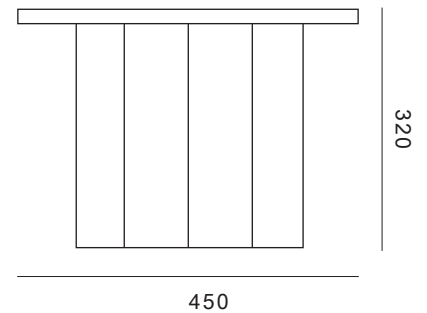

llo llov

OSIS EDITION 5

description:	low table Hexagon Base - Round Slim
material:	core board birch
colour:	01-44A Aubergine, 01-29 Hasel
measurements:	450mm x 320m
weight:	5,1kg
pattern:	random
hygienic:	does not release harmful substance
styles available:	HEBA - ROSL, HEBA - ROBL, HEBA - RESL, HEBA - REBO
company:	llo llov - ARTWORK SHOP GmbH
phone:	+49 (0)3069205504
email:	info@llo llov.de
website:	www.llo llov.com

lloT llov

OSIS EDITION 5

description:	low table Hexagon Base - Round Bold
material:	core board birch
colour:	01-44A Aubergine, 07-02 Straciatella
measurements:	400mm x 340mm
weight:	5,5kg
pattern:	random
hygienic:	does not release harmful substance
styles available:	HEBA - ROSL, HEBA - ROBL, HEBA - RESL, HEBA - REBO
company:	lloT llov - ARTWORK SHOP GmbH
phone:	+49 (0)3069205504
email:	info@lloTllov.de
website:	www.lloTllov.com

llo llov

OSIS EDITION 5

description:	low table Hexagon Base - Rectangle Slim
material:	core board birch
colour:	01-44A Aubergine, 0103 Candy
measurements:	320mm x 320mm x 320mm
weight:	5,1kg
pattern:	random
hygienic:	does not release harmful substance
styles available:	HEBA -ROSL, HEBA - ROBL, HEBA - RESL, HEBA - REBO
company:	llo llov - ARTWORK SHOP GmbH
phone:	+49 (0)3069205504
email:	info@llo llov.de
website:	www.llo llov.com

Ilot Ilov

OSIS EDITION 5

description:	low table Hexagon Base - Rectangle Bold
material:	core board birch
colour:	01-44A Aubergine, 01-57A Midnight
measurements:	300mm x 300mm x 400mm
weight:	5,6 kg
pattern:	random
hygienic:	does not release harmful substance
styles available:	HEBA - ROSL, HEBA - ROBL, HEBA - RESL, HEBA - REBO
company:	Ilot Ilov - ARTWORK SHOP GmbH
phone:	+49 (0)3069205504
email:	info@ilotilov.de
website:	www.ilotilov.com