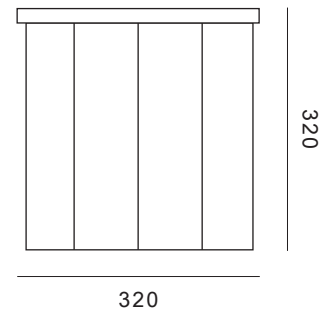

llo llov

OSIS EDITION 5

description:	low table Hexagon Base - Round Slim
material:	core board birch
colour:	01-44A Aubergine, 01-29 Hasel
measurements:	450mm x 320m
weight:	5,1kg
pattern:	random
hygienic:	does not release harmful substance
styles available:	HEBA - ROSL, HEBA - ROBL, HEBA - RESL, HEBA - REBO
company:	llo llov - ARTWORK SHOP GmbH
phone:	+49 (0)3069205504
email:	info@llo llov.de
website:	www.llo llov.com

lloT llov

OSIS EDITION 5

description:	low table Hexagon Base - Round Bold
material:	core board birch
colour:	01-44A Aubergine, 07-02 Straciatella
measurements:	400mm x 340mm
weight:	5,5kg
pattern:	random
hygienic:	does not release harmful substance
styles available:	HEBA - ROSL, HEBA - ROBL, HEBA - RESL, HEBA - REBO
company:	lloT llov - ARTWORK SHOP GmbH
phone:	+49 (0)3069205504
email:	info@lloTllov.de
website:	www.lloTllov.com

llo llov

OSIS EDITION 5

description:	low table Hexagon Base - Rectangle Slim
material:	core board birch
colour:	01-44A Aubergine, 0103 Candy
measurements:	320mm x 320mm x 320mm
weight:	5,1kg
pattern:	random
hygienic:	does not release harmful substance
styles available:	HEBA -ROSL, HEBA - ROBL, HEBA - RESL, HEBA - REBO
company:	llo llov - ARTWORK SHOP GmbH
phone:	+49 (0)3069205504
email:	info@llo llov.de
website:	www.llo llov.com

Ilot Ilov

OSIS EDITION 5

description:	low table Hexagon Base - Rectangle Bold
material:	core board birch
colour:	01-44A Aubergine, 01-57A Midnight
measurements:	300mm x 300mm x 400mm
weight:	5,6 kg
pattern:	random
hygienic:	does not release harmful substance
styles available:	HEBA - ROSL, HEBA - ROBL, HEBA - RESL, HEBA - REBO
company:	Ilot Ilov - ARTWORK SHOP GmbH
phone:	+49 (0)3069205504
email:	info@ilotilov.de
website:	www.ilotilov.com