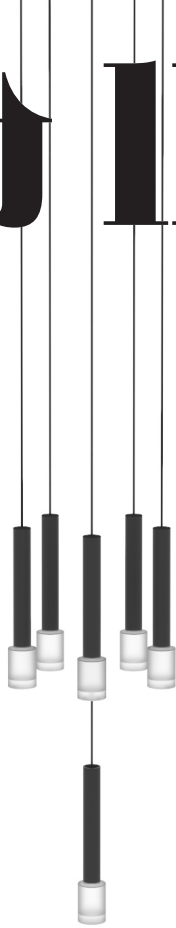

# llot llov

## TEINT PENDANT

description:	light from obsolete cream jars
material:	frosted glas, steel powder-coated
colour:	black
measurements:	Ø 250 mm x H: 2600 mm
weight:	
including:	
important:	
styles available:	teint chandelier
company:	llot llov - ARTWORK SHOP GmbH
phone:	+49 (0)3069205504
email:	info@llotllov.de
website:	www.llotllov.com