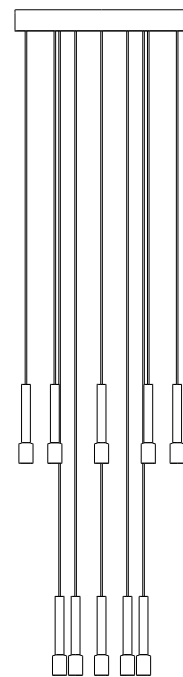

lloT llov

TEINT CHANDELIER

description:	light from obsolete cream jars
material:	frosted glas, steel powder-coated
colour:	black
measurements:	Ø 490 mm x H: 1880 mm
weight:	
including:	
important:	
styles available:	teint pendant
company:	lloT llov - ARTWORK SHOP GmbH
phone:	+49 (0)3069205504
email:	info@lloTllov.de
website:	www.lloTllov.com