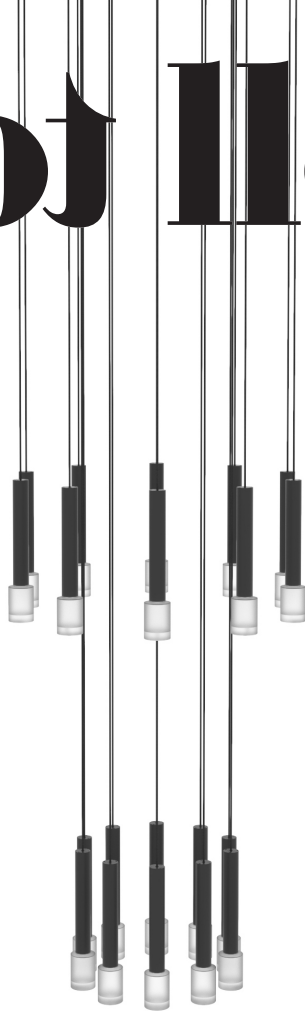

lloT llov

TEINT CHANDELIER

description:	light from obsolete cream jars
material:	frosted glas, steel powder-coated
colour:	black
measurements:	Ø 490 mm x H: 1880 mm
weight:	
including:	
important:	
styles available:	teint pendant
company:	lloT llov - ARTWORK SHOP GmbH
phone:	+49 (0)3069205504
email:	info@lloTllov.de
website:	www.lloTllov.com