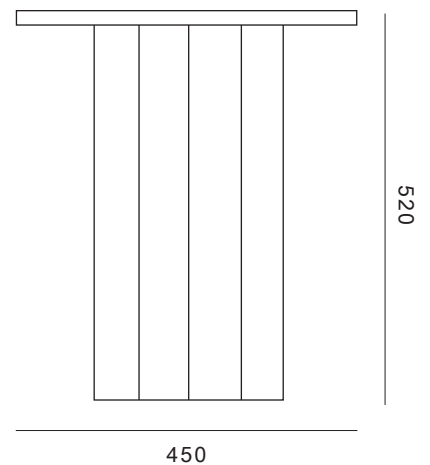

llo llov

OSIS EDITION 5

description:	table septagon base -round slim top
material:	core board birch
colour:	01_82A hay, 07_29 hazel
measurements:	450 mm x 520 mm
weight:	
pattern:	random
styles available:	base: triangle, rectangle, pentagon, hexagon, septagon, top: round slim, round bold, rectangle slim, rectangle bold
company:	llo llov - ARTWORK SHOP GmbH
phone:	+49 (0)3069205504
email:	info@llo llov.de
website:	www.llo llov.com

llo llov

OSIS EDITION 5

description:	table septagon base -round bold top
material:	core board birch
colour:	01_82A hay, 07_02 straciatella
measurements:	400 mm x 540 mm
weight:	
pattern:	random
styles available:	base: triangle, rectangle, pentagon, hexagon, septagon, top: round slim, round bold, rectangle slim, rectangle bold
company:	llo llov - ARTWORK SHOP GmbH
phone:	+49 (0)3069205504
email:	info@llo llov.de
website:	www.llo llov.com

llo llov

OSIS EDITION 5

description:	table septagon base -rectangle slim top
material:	core board birch
colour:	01_82A hay, 01_03 candy
measurements:	320 mm x 320 mm x 520 mm
weight:	
pattern:	random
styles available:	base: triangle, rectangle, pentagon, hexagon, septagon, top: round slim, round bold, rectangle slim, rectangle bold
company:	llo llov - ARTWORK SHOP GmbH
phone:	+49 (0)3069205504
email:	info@llo llov.de
website:	www.llo llov.com

Ilot Ilov

OSIS EDITION 5

description:	table septagon base -rectangle bold top
material:	core board birch
colour:	01_82A hay, 01_57A midnight
measurements:	300 mm x 300 mm x 600 mm
weight:	
pattern:	random
styles available:	base: triangle, rectangle, pentagon, hexagon, septagon, top: round slim, round bold, rectangle slim, rectangle bold
company:	Ilot Ilov - ARTWORK SHOP GmbH
phone:	+49 (0)3069205504
email:	info@ilotilov.de
website:	www.ilotilov.com