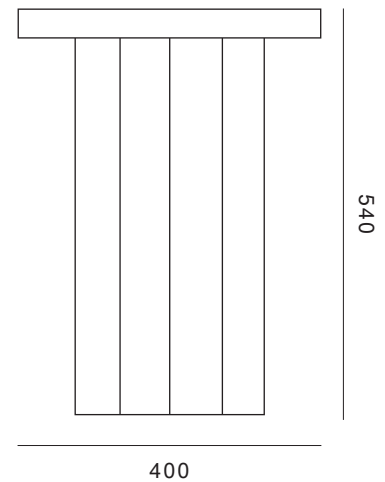

llo llov

OSIS EDITION 5

description:	table septagon base -round slim top
material:	core board birch
colour:	01_82A hay, 07_29 hazel
measurements:	450 mm x 520 mm
weight:	
pattern:	random
styles available:	base: triangle, rectangle, pentagon, hexagon, septagon, top: round slim, round bold, rectangle slim, rectangle bold
company:	llo llov - ARTWORK SHOP GmbH
phone:	+49 (0)3069205504
email:	info@llo llov.de
website:	www.llo llov.com

llo llov

OSIS EDITION 5

description:	table septagon base -round bold top
material:	core board birch
colour:	01_82A hay, 07_02 straciatella
measurements:	400 mm x 540 mm
weight:	
pattern:	random
styles available:	base: triangle, rectangle, pentagon, hexagon, septagon, top: round slim, round bold, rectangle slim, rectangle bold
company:	llo llov - ARTWORK SHOP GmbH
phone:	+49 (0)3069205504
email:	info@llo llov.de
website:	www.llo llov.com

llo llov

OSIS EDITION 5

description:	table septagon base -rectangle slim top
material:	core board birch
colour:	01_82A hay, 01_03 candy
measurements:	320 mm x 320 mm x 520 mm
weight:	
pattern:	random
styles available:	base: triangle, rectangle, pentagon, hexagon, septagon, top: round slim, round bold, rectangle slim, rectangle bold
company:	llo llov - ARTWORK SHOP GmbH
phone:	+49 (0)3069205504
email:	info@llo llov.de
website:	www.llo llov.com

Ilot Ilov

OSIS EDITION 5

description:	table septagon base -rectangle bold top
material:	core board birch
colour:	01_82A hay, 01_57A midnight
measurements:	300 mm x 300 mm x 600 mm
weight:	
pattern:	random
styles available:	base: triangle, rectangle, pentagon, hexagon, septagon, top: round slim, round bold, rectangle slim, rectangle bold
company:	Ilot Ilov - ARTWORK SHOP GmbH
phone:	+49 (0)3069205504
email:	info@ilotilov.de
website:	www.ilotilov.com