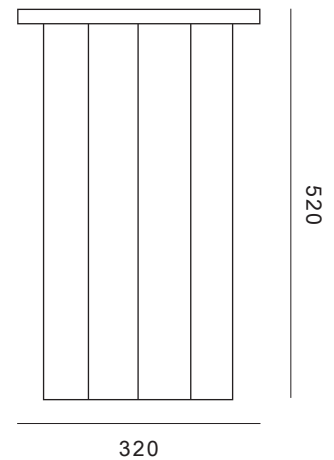

llo llov

OSIS EDITION 5

description:	table septagon base -round slim top
material:	core board birch
colour:	01_82A hay, 07_29 hazel
measurements:	450 mm x 520 mm
weight:	
pattern:	random
styles available:	base: triangle, rectangle, pentagon, hexagon, septagon, top: round slim, round bold, rectangle slim, rectangle bold
company:	llo llov - ARTWORK SHOP GmbH
phone:	+49 (0)3069205504
email:	info@llo llov.de
website:	www.llo llov.com

llo llov

OSIS EDITION 5

description:	table septagon base -round bold top
material:	core board birch
colour:	01_82A hay, 07_02 straciatella
measurements:	400 mm x 540 mm
weight:	
pattern:	random
styles available:	base: triangle, rectangle, pentagon, hexagon, septagon, top: round slim, round bold, rectangle slim, rectangle bold
company:	llo llov - ARTWORK SHOP GmbH
phone:	+49 (0)3069205504
email:	info@llo llov.de
website:	www.llo llov.com

llo llov

OSIS EDITION 5

description:	table septagon base -rectangle slim top
material:	core board birch
colour:	01_82A hay, 01_03 candy
measurements:	320 mm x 320 mm x 520 mm
weight:	
pattern:	random
styles available:	base: triangle, rectangle, pentagon, hexagon, septagon, top: round slim, round bold, rectangle slim, rectangle bold
company:	llo llov - ARTWORK SHOP GmbH
phone:	+49 (0)3069205504
email:	info@llo llov.de
website:	www.llo llov.com

Ilot Ilov

OSIS EDITION 5

description:	table septagon base -rectangle bold top
material:	core board birch
colour:	01_82A hay, 01_57A midnight
measurements:	300 mm x 300 mm x 600 mm
weight:	
pattern:	random
styles available:	base: triangle, rectangle, pentagon, hexagon, septagon, top: round slim, round bold, rectangle slim, rectangle bold
company:	Ilot Ilov - ARTWORK SHOP GmbH
phone:	+49 (0)3069205504
email:	info@ilotilov.de
website:	www.ilotilov.com