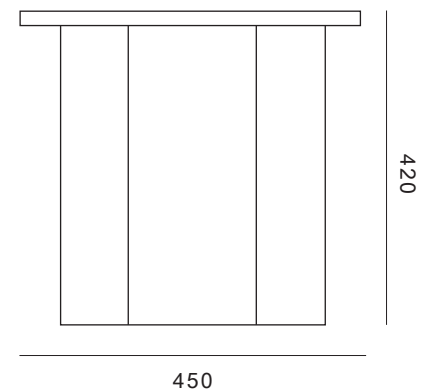

llo llov

OSIS EDITION 5

description:	low table pentagon base -round slim top
material:	core board birch
colour:	01_72 aqua, 07_29 hazel
measurements:	450 mm x 420 mm
weight:	6,1 kg
pattern:	random
styles available:	base: triangle, rectangle, pentagon, hexagon, septagon, top: round slim, round bold, rectangle slim, rectangle bold
company:	llo llov - ARTWORK SHOP GmbH
phone:	+49 (0)3069205504
email:	info@llo llov.de
website:	www.llo llov.com

llo llov

OSIS EDITION 5

description:	table pentagon base -round bold top
material:	core board birch
colour:	01_72 aqua, 07_02 stracciatella
measurements:	400 mm x 440 mm
weight:	6,5 kg
pattern:	random
styles available:	base: triangle, rectangle, pentagon, hexagon, septagon, top: round slim, round bold, rectangle slim, rectangle bold
company:	llo llov - ARTWORK SHOP GmbH
phone:	+49 (0)3069205504
email:	info@llo llov.de
website:	www.llo llov.com