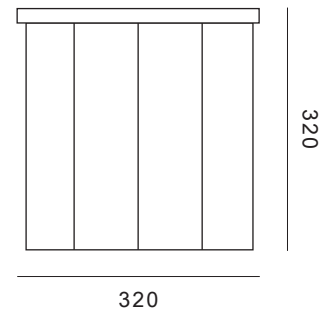

Ilot Ilov

OSIS EDITION 5

description:	table hexagon base - round slim top
material:	core board birch
colour:	01_44A aubergine, 07_29 hazel
measurements:	450 mm x 320 mm
weight:	5,1kg
pattern:	random
styles available:	base: triangle, rectangle, pentagon, hexagon, septagon, top: round slim, round bold, rectangle slim, rectangle bold
company:	Ilot Ilov - ARTWORK SHOP GmbH
phone:	+49 (0)3069205504
email:	info@ilotilov.de
website:	www.ilotilov.com

Ilot Ilov

OSIS EDITION 5

description:	table hexagon base -round bold top
material:	core board birch
colour:	01_44A aubergine, 07_02 straciatella
measurements:	400 mm x 340 mm
weight:	5,5kg
pattern:	random
styles available:	base: triangle, rectangle, pentagon, hexagon, septagon, top: round slim, round bold, rectangle slim, rectangle bold
company:	Ilot Ilov - ARTWORK SHOP GmbH
phone:	+49 (0)3069205504
email:	info@ilotilov.de
website:	www.ilotilov.com

Ilot Ilov

OSIS EDITION 5

description:	table hexagon base -rectangle slim top
material:	core board birch
colour:	01_44A aubergine, 01_03 candy
measurements:	320 mm x 320 mm x 320 mm
weight:	5,1kg
pattern:	random
styles available:	base: triangle, rectangle, pentagon, hexagon, septagon, top: round slim, round bold, rectangle slim, rectangle bold
company:	Ilot Ilov - ARTWORK SHOP GmbH
phone:	+49 (0)3069205504
email:	info@ilotilov.de
website:	www.ilotilov.com

llo llov

OSIS EDITION 5

description:	table hexagon base -rectangle bold top
material:	core board birch
colour:	01_44A aubergine, 01_57A midnight
measurements:	300 mm x 300 mm x 400 mm
weight:	5,6 kg
pattern:	random
styles available:	base: triangle, rectangle, pentagon, hexagon, septagon, top: round slim, round bold, rectangle slim, rectangle bold
company:	llo llov - ARTWORK SHOP GmbH
phone:	+49 (0)3069205504
email:	info@llo llov.de
website:	www.llo llov.com