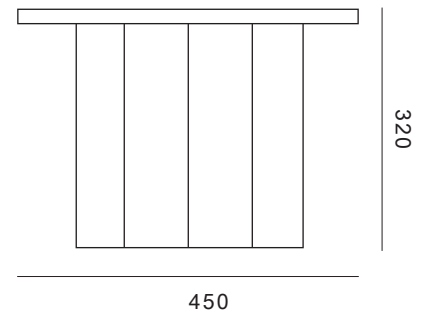

Ilot Ilov

OSIS EDITION 5

description:	table hexagon base - round slim top
material:	core board birch
colour:	01_44A aubergine, 07_29 hazel
measurements:	450 mm x 320 mm
weight:	5,1kg
pattern:	random
styles available:	base: triangle, rectangle, pentagon, hexagon, septagon, top: round slim, round bold, rectangle slim, rectangle bold
company:	Ilot Ilov - ARTWORK SHOP GmbH
phone:	+49 (0)3069205504
email:	info@ilotilov.de
website:	www.ilotilov.com

Ilot Ilov

OSIS EDITION 5

description:	table hexagon base -round bold top
material:	core board birch
colour:	01_44A aubergine, 07_02 straciatella
measurements:	400 mm x 340 mm
weight:	5,5kg
pattern:	random
styles available:	base: triangle, rectangle, pentagon, hexagon, septagon, top: round slim, round bold, rectangle slim, rectangle bold
company:	Ilot Ilov - ARTWORK SHOP GmbH
phone:	+49 (0)3069205504
email:	info@ilotilov.de
website:	www.ilotilov.com

Ilot Ilov

OSIS EDITION 5

description:	table hexagon base -rectangle slim top
material:	core board birch
colour:	01_44A aubergine, 01_03 candy
measurements:	320 mm x 320 mm x 320 mm
weight:	5,1kg
pattern:	random
styles available:	base: triangle, rectangle, pentagon, hexagon, septagon, top: round slim, round bold, rectangle slim, rectangle bold
company:	Ilot Ilov - ARTWORK SHOP GmbH
phone:	+49 (0)3069205504
email:	info@ilotilov.de
website:	www.ilotilov.com

llo llov

OSIS EDITION 5

description:	table hexagon base -rectangle bold top
material:	core board birch
colour:	01_44A aubergine, 01_57A midnight
measurements:	300 mm x 300 mm x 400 mm
weight:	5,6 kg
pattern:	random
styles available:	base: triangle, rectangle, pentagon, hexagon, septagon, top: round slim, round bold, rectangle slim, rectangle bold
company:	llo llov - ARTWORK SHOP GmbH
phone:	+49 (0)3069205504
email:	info@llo llov.de
website:	www.llo llov.com