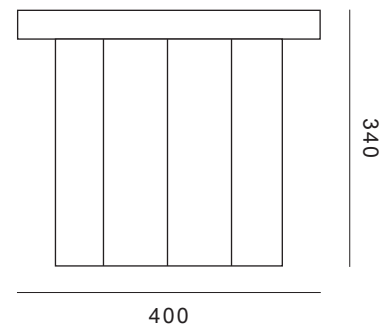

Ilot Ilov

OSIS EDITION 5

description:	table hexagon base - round slim top
material:	core board birch
colour:	01_44A aubergine, 07_29 hazel
measurements:	450 mm x 320 mm
weight:	5,1kg
pattern:	random
styles available:	base: triangle, rectangle, pentagon, hexagon, septagon, top: round slim, round bold, rectangle slim, rectangle bold
company:	Ilot Ilov - ARTWORK SHOP GmbH
phone:	+49 (0)3069205504
email:	info@ilotilov.de
website:	www.ilotilov.com

Ilot Ilov

OSIS EDITION 5

description:	table hexagon base -round bold top
material:	core board birch
colour:	01_44A aubergine, 07_02 straciatella
measurements:	400 mm x 340 mm
weight:	5,5kg
pattern:	random
styles available:	base: triangle, rectangle, pentagon, hexagon, septagon, top: round slim, round bold, rectangle slim, rectangle bold
company:	Ilot Ilov - ARTWORK SHOP GmbH
phone:	+49 (0)3069205504
email:	info@ilotilov.de
website:	www.ilotilov.com

Ilot Ilov

OSIS EDITION 5

description:	table hexagon base -rectangle slim top
material:	core board birch
colour:	01_44A aubergine, 01_03 candy
measurements:	320 mm x 320 mm x 320 mm
weight:	5,1kg
pattern:	random
styles available:	base: triangle, rectangle, pentagon, hexagon, septagon, top: round slim, round bold, rectangle slim, rectangle bold
company:	Ilot Ilov - ARTWORK SHOP GmbH
phone:	+49 (0)3069205504
email:	info@ilotilov.de
website:	www.ilotilov.com

llo llov

OSIS EDITION 5

description:	table hexagon base -rectangle bold top
material:	core board birch
colour:	01_44A aubergine, 01_57A midnight
measurements:	300 mm x 300 mm x 400 mm
weight:	5,6 kg
pattern:	random
styles available:	base: triangle, rectangle, pentagon, hexagon, septagon, top: round slim, round bold, rectangle slim, rectangle bold
company:	llo llov - ARTWORK SHOP GmbH
phone:	+49 (0)3069205504
email:	info@llo llov.de
website:	www.llo llov.com