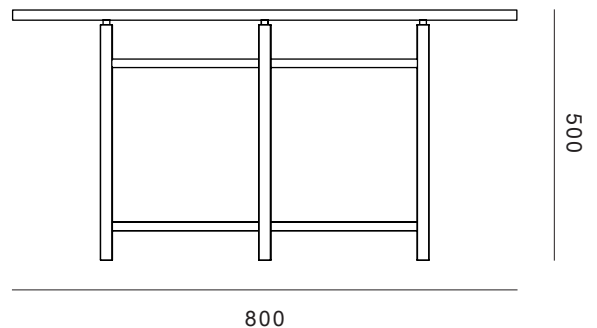

## ELIAS

description:	table
material:	beech wood, mirror, glass
colours:	natural, pink
measurements:	800 mm x 500 mm
weight:	
including:	
important:	
styles available:	son
company:	llo t llov - ARTWORK SHOP GmbH
phone:	+49 (0)3069205504
email:	info@llo t llov.de
website:	www.llo t llov.com

## SON

description:	table
material:	beech wood, mirror, glass
colour:	natural, blue
measurements:	480 mm x 600 mm
weight:	
including:	
important:	
styles available:	elias
company:	llo t llov - ARTWORK SHOP GmbH
phone:	+49 (0)3069205504
email:	info@llo t llov.de
website:	www.llo t llov.com