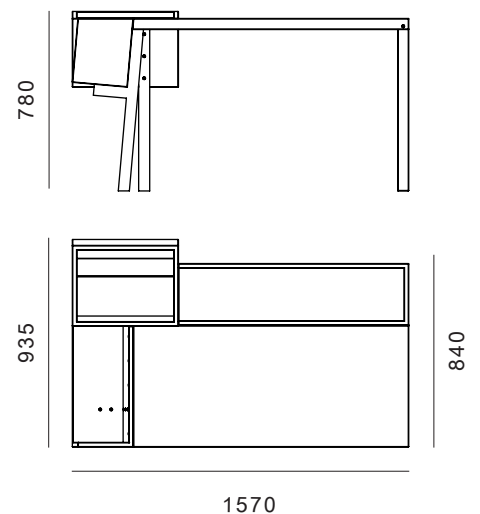

llo llov

CLARK GRAND

description:	desk
material:	ash wood, steel bolts
colour:	dove grey (stained)
measurements:	1570 mm x 780 mm x 935 mm - adjustable
weight:	22 kg
including:	
important:	
styles available:	clark nude
company:	llo llov - ARTWORK SHOP GmbH
phone:	+49 (0)3069205504
email:	info@llo llov.de
website:	www.llo llov.com

llo llov

CLARK NUDE

description:	desk
material:	maritime pine, beech (lacquered), steel (bolts)
colour:	maritime pine, white
measurements:	1290 mm x 780 mm x 935 mm - adjustable
weight:	20 kg
including:	
important:	
styles available:	clark grand
company:	llo llov - ARTWORK SHOP GmbH
phone:	+49 (0)3069205504
email:	info@llo llov.de
website:	www.llo llov.com