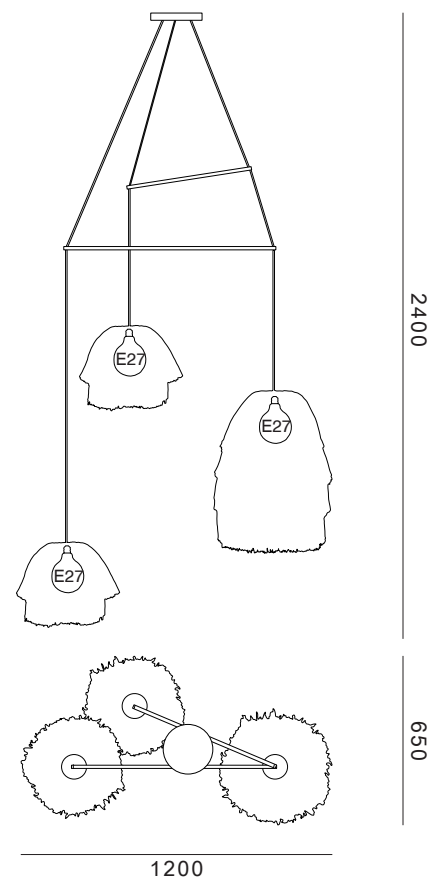

lloj llov

FRAN CLUSTER S-S

description:	pendant light cluster with fran S & S
material:	raffia fringes, raw aluminium
colours available:	beige
measurements:	1200 mm x 450 mm x 1550 mm
weight:	3,5 kg
including:	Ø200 mm x 25 mm ceiling canopy
important:	flammable
styles available:	S-S, S-M
company:	lloj llov - ARTWORK SHOP GmbH
phone:	+49 (0)3069205504
email:	info@llojlllov.de
website:	www.llojlllov.com

Ilot Ilov

FRAN CLUSTER S-M

description:	pendant light cluster with fran S & M
material:	raffia fringes, raw aluminium
colours available:	beige
measurements:	1200 mm x 450 mm x 2200
weight:	3,5 kg
including:	Ø200 mm x 25 mm ceiling canopy
important:	flammable
styles available:	S-S, S-M
company:	Ilot Ilov - ARTWORK SHOP GmbH
phone:	+49 (0)3069205504
email:	info@ilotilov.de
website:	www.ilotilov.com

Ilot Ilov

FRAN CLUSTER S-S-M

description:	pendant light cluster with fran S,S & M
material:	raffia fringes, raw aluminium
colours available:	beige
measurements:	1200 mm x 650 mm x 2400 mm
weight:	4 kg
including:	Ø200 mm x 25 mm ceiling canopy
important:	flammable
styles available:	S-S-M, S-M-L
company:	Ilot Ilov - ARTWORK SHOP GmbH
phone:	+49 (0)3069205504
email:	info@ilotilov.de
website:	www.ilotilov.com

Ilot Ilov

FRAN CLUSTER S-M-L

description:	pendant light cluster with fran S,M & L
material:	raffia fringes, raw aluminium
colours available:	beige
measurements:	1300 mm x 700 mm x 1550 mm
weight:	4,5 kg
including:	Ø200 mm x 25 mm ceiling canopy
important:	flammable
styles available:	S-S-M, S-M-L
company:	Ilot Ilov - ARTWORK SHOP GmbH
phone:	+49 (0)3069205504
email:	info@ilotilov.de
website:	www.ilotilov.com