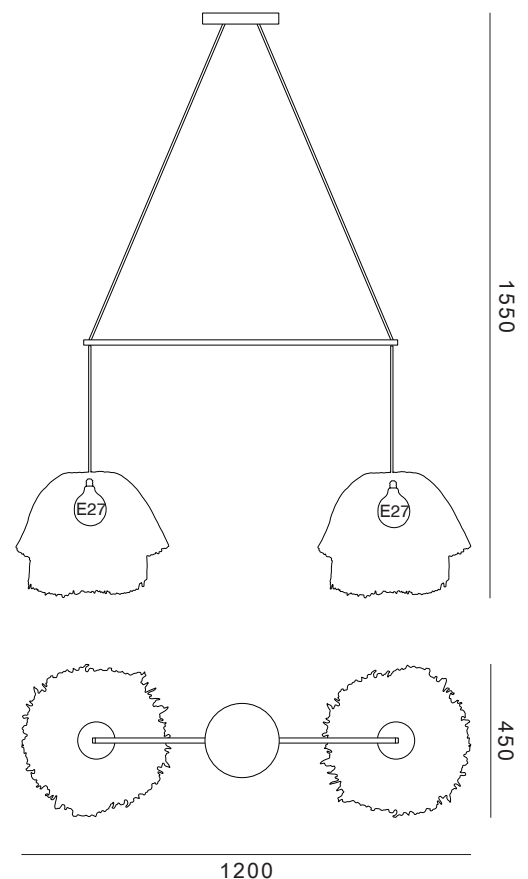

lloj llov

FRAN CLUSTER S-S

description:	pendant light cluster with fran S & S
material:	raffia fringes, raw aluminium
colours available:	beige
measurements:	1200 mm x 450 mm x 1550 mm
weight:	3,5 kg
including:	Ø200 mm x 25 mm ceiling canopy
important:	flammable
styles available:	S-S, S-M
company:	lloj llov - ARTWORK SHOP GmbH
phone:	+49 (0)3069205504
email:	info@llojlllov.de
website:	www.llojlllov.com

Ilot Ilov

FRAN CLUSTER S-M

description:	pendant light cluster with fran S & M
material:	raffia fringes, raw aluminium
colours available:	beige
measurements:	1200 mm x 450 mm x 2200
weight:	3,5 kg
including:	Ø200 mm x 25 mm ceiling canopy
important:	flammable
styles available:	S-S, S-M
company:	Ilot Ilov - ARTWORK SHOP GmbH
phone:	+49 (0)3069205504
email:	info@ilotilov.de
website:	www.ilotilov.com

Ilot Ilov

FRAN CLUSTER S-S-M

description:	pendant light cluster with fran S,S & M
material:	raffia fringes, raw aluminium
colours available:	beige
measurements:	1200 mm x 650 mm x 2400 mm
weight:	4 kg
including:	Ø200 mm x 25 mm ceiling canopy
important:	flammable
styles available:	S-S-M, S-M-L
company:	Ilot Ilov - ARTWORK SHOP GmbH
phone:	+49 (0)3069205504
email:	info@ilotilov.de
website:	www.ilotilov.com

Ilot Ilov

FRAN CLUSTER S-M-L

description:	pendant light cluster with fran S,M & L
material:	raffia fringes, raw aluminium
colours available:	beige
measurements:	1300 mm x 700 mm x 1550 mm
weight:	4,5 kg
including:	Ø200 mm x 25 mm ceiling canopy
important:	flammable
styles available:	S-S-M, S-M-L
company:	Ilot Ilov - ARTWORK SHOP GmbH
phone:	+49 (0)3069205504
email:	info@ilotilov.de
website:	www.ilotilov.com