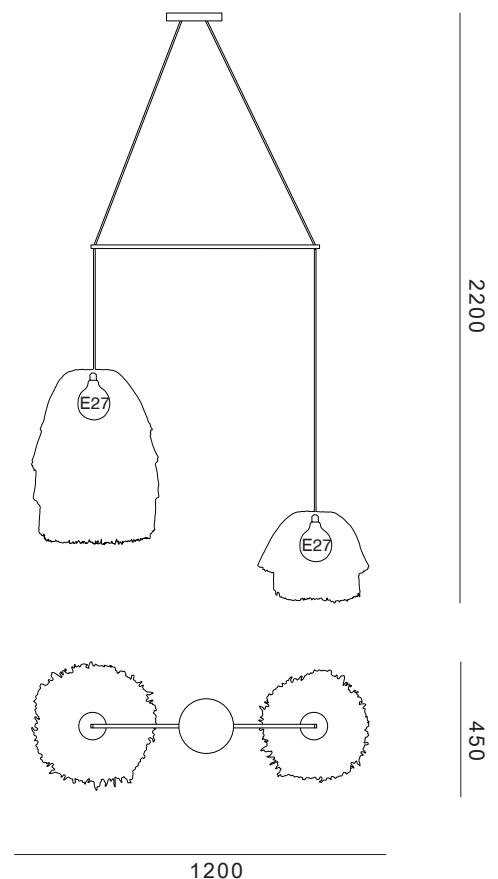

lloj llov

FRAN CLUSTER S-S

description:	pendant light cluster with fran S & S
material:	raffia fringes, raw aluminium
colours available:	beige
measurements:	1200 mm x 450 mm x 1550 mm
weight:	3,5 kg
including:	Ø200 mm x 25 mm ceiling canopy
important:	flammable
styles available:	S-S, S-M
company:	lloj llov - ARTWORK SHOP GmbH
phone:	+49 (0)3069205504
email:	info@llojlllov.de
website:	www.llojlllov.com

Ilot Ilov

FRAN CLUSTER S-M

description:	pendant light cluster with fran S & M
material:	raffia fringes, raw aluminium
colours available:	beige
measurements:	1200 mm x 450 mm x 2200
weight:	3,5 kg
including:	Ø200 mm x 25 mm ceiling canopy
important:	flammable
styles available:	S-S, S-M
company:	Ilot Ilov - ARTWORK SHOP GmbH
phone:	+49 (0)3069205504
email:	info@ilotilov.de
website:	www.ilotilov.com

Ilot Ilov

FRAN CLUSTER S-S-M

description:	pendant light cluster with fran S,S & M
material:	raffia fringes, raw aluminium
colours available:	beige
measurements:	1200 mm x 650 mm x 2400 mm
weight:	4 kg
including:	Ø200 mm x 25 mm ceiling canopy
important:	flammable
styles available:	S-S-M, S-M-L
company:	Ilot Ilov - ARTWORK SHOP GmbH
phone:	+49 (0)3069205504
email:	info@ilotilov.de
website:	www.ilotilov.com

Ilot Ilov

FRAN CLUSTER S-M-L

description:	pendant light cluster with fran S,M & L
material:	raffia fringes, raw aluminium
colours available:	beige
measurements:	1300 mm x 700 mm x 1550 mm
weight:	4,5 kg
including:	Ø200 mm x 25 mm ceiling canopy
important:	flammable
styles available:	S-S-M, S-M-L
company:	Ilot Ilov - ARTWORK SHOP GmbH
phone:	+49 (0)3069205504
email:	info@ilotilov.de
website:	www.ilotilov.com