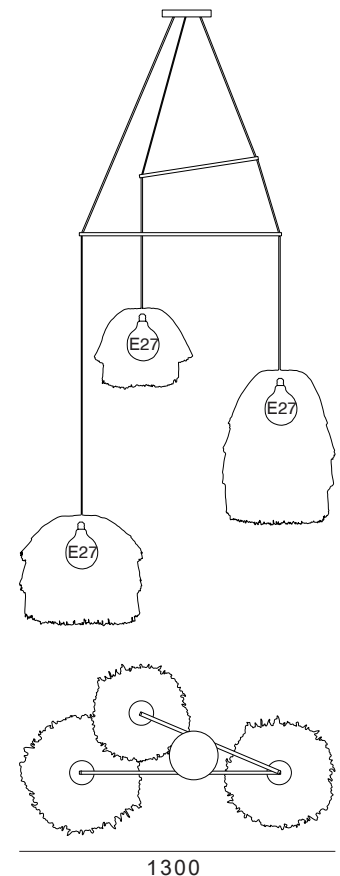

lloj llov

FRAN CLUSTER S-S

description:	pendant light cluster with fran S & S
material:	raffia fringes, raw aluminium
colours available:	beige
measurements:	1200 mm x 450 mm x 1550 mm
weight:	3,5 kg
including:	Ø200 mm x 25 mm ceiling canopy
important:	flammable
styles available:	S-S, S-M
company:	lloj llov - ARTWORK SHOP GmbH
phone:	+49 (0)3069205504
email:	info@llojlllov.de
website:	www.llojlllov.com

Ilot Ilov

FRAN CLUSTER S-M

description:	pendant light cluster with fran S & M
material:	raffia fringes, raw aluminium
colours available:	beige
measurements:	1200 mm x 450 mm x 2200
weight:	3,5 kg
including:	Ø200 mm x 25 mm ceiling canopy
important:	flammable
styles available:	S-S, S-M
company:	Ilot Ilov - ARTWORK SHOP GmbH
phone:	+49 (0)3069205504
email:	info@ilotilov.de
website:	www.ilotilov.com

Ilot Ilov

FRAN CLUSTER S-S-M

description:	pendant light cluster with fran S,S & M
material:	raffia fringes, raw aluminium
colours available:	beige
measurements:	1200 mm x 650 mm x 2400 mm
weight:	4 kg
including:	Ø200 mm x 25 mm ceiling canopy
important:	flammable
styles available:	S-S-M, S-M-L
company:	Ilot Ilov - ARTWORK SHOP GmbH
phone:	+49 (0)3069205504
email:	info@ilotilov.de
website:	www.ilotilov.com

Ilot Ilov

FRAN CLUSTER S-M-L

description:	pendant light cluster with fran S,M & L
material:	raffia fringes, raw aluminium
colours available:	beige
measurements:	1300 mm x 700 mm x 1550 mm
weight:	4,5 kg
including:	Ø200 mm x 25 mm ceiling canopy
important:	flammable
styles available:	S-S-M, S-M-L
company:	Ilot Ilov - ARTWORK SHOP GmbH
phone:	+49 (0)3069205504
email:	info@ilotilov.de
website:	www.ilotilov.com