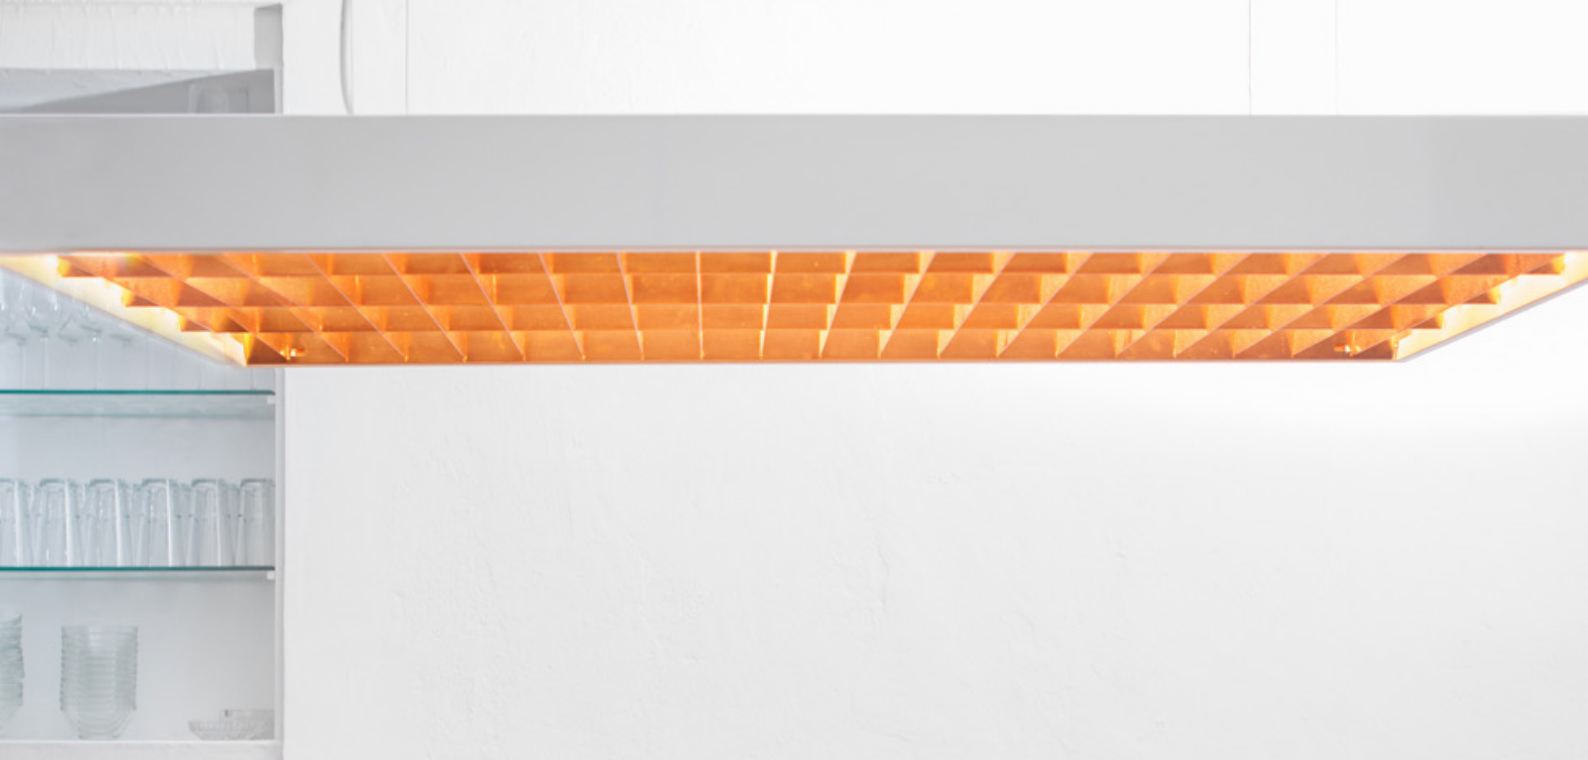

lloT llov

ZOE

| | |
|-------------------|--|
| description: | lighting |
| material: | sheet metal, powder coated steel, copper |
| colours: | white / copper |
| measurements: | 1200mm x 600mm x 100mm |
| weight: | 15kg |
| including: | osram fluorescent tube lumilux 54W |
| important: | |
| styles available: | |
| company: | lloT llov - ARTWORK SHOP GmbH |
| phone: | +49 (0)3069205504 |
| email: | info@lloTllov.de |
| website: | www.lloTllov.com |