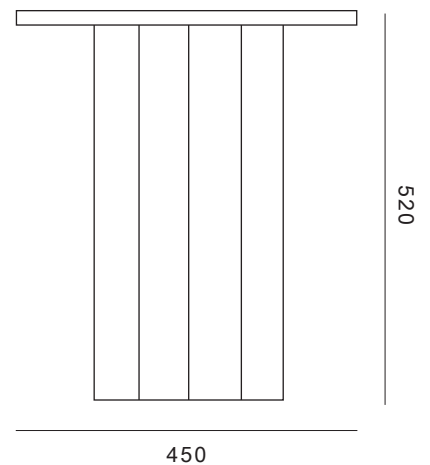

## OSIS EDITION 5

description:	low table Septagon Base - Round Slim
material:	core board birch
colour:	01-82A Hay, 01-29 Hasel
measurements:	450mm x 520mm
weight:	
pattern:	random
hygienic:	does not release harmful substance
styles available:	SEBA - ROSL, SEBA - ROBL, SEBA - RESL, SEBA - REBO
company:	llo llov - ARTWORK SHOP GmbH
phone:	+49 (0)3069205504
email:	info@llo llov.de
website:	www.llo llov.com