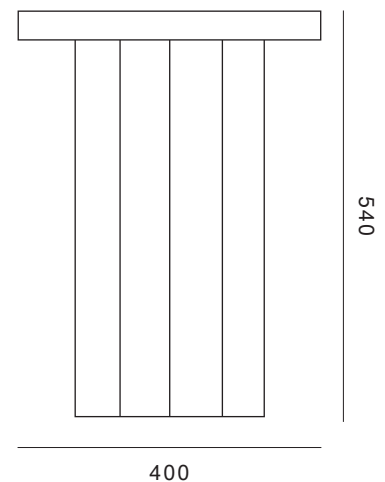

OSIS EDITION 5

description:	low table Septagon Base - Round Bold
material:	core board birch
colour:	01-82A Hay, 07-02 Straciatella
measurements:	400mm x 540mm
weight:	
pattern:	random
hygienic:	does not release harmful substance
styles available:	SEBA - ROSL, SEBA - ROBL, SEBA - RESL, SEBA - REBO
company:	lloT llov - ARTWORK SHOP GmbH
phone:	+49 (0)3069205504
email:	info@lloTllov.de
website:	www.lloTllov.com