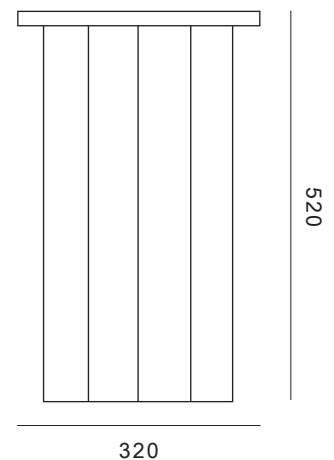

OSIS EDITION 5

description:	low table Septagon Base - Rectangle Slim
material:	core board birch
colour:	01-82A Hay, 0103 Candy
measurements:	320 mm x 320 mm x 520 mm
weight:	
pattern:	random
hygienic:	does not release harmful substance
styles available:	SEBA -ROSL, SEBA - ROBL, SEBA - RESL, SEBA - REBO
company:	llot llov - ARTWORK SHOP GmbH
phone:	+49 (0)3069205504
email:	info@llotllov.de
website:	www.llotllov.com