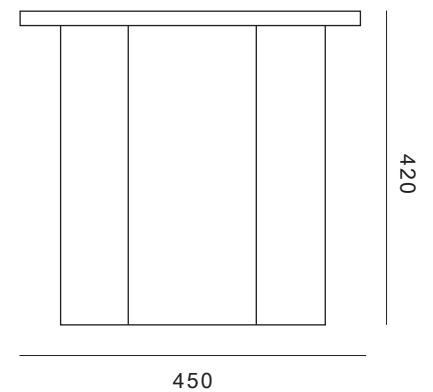

Ilot Ilov

OSIS EDITION 5

description:	low table Pentagon Base - Round Slim
material:	core board birch
colour:	01-721 Aqua, 01-29 Hasel
measurements:	450mm x 420m
weight:	6,1 kg
pattern:	random
hygienic:	does not release harmful substance
styles available:	PEBA -ROSL, PEBA - ROBL
company:	Ilot Ilov - ARTWORK SHOP GmbH
phone:	+49 (0)3069205504
email:	info@ilotilov.de
website:	www.ilotilov.com

Ilot Ilov

OSIS EDITION 5

description:	low table Pentagon Base - Round Bold
material:	core board birch
colour:	01-721 Aqua, 07-02 Stracciatella
measurements:	400mm x 440m
weight:	6,5 kg
pattern:	random
hygienic:	does not release harmful substance
styles available:	PEBA -ROSL, PEBA - ROBL
company:	Ilot Ilov - ARTWORK SHOP GmbH
phone:	+49 (0)3069205504
email:	info@IlotIlov.de
website:	www.IlotIlov.com