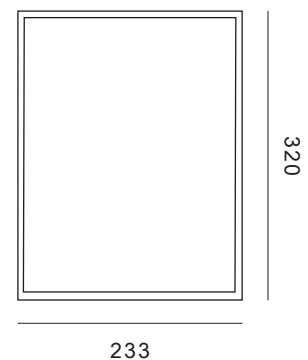

## ET DIN A1

description:	frame shelving
material:	ash wood steel, hardboard, glass
colour:	natural
measurements:	625mm x 825mm x 175mm
weight:	10,5 kg
including:	
important:	
styles available:	DIN A2, DIN A3, DIN A4, 40x40
company:	llo t llov - ARTWORK SHOP GmbH
phone:	+49 (0)3069205504
email:	info@llo t llov.de
website:	www.llo t llov.com

## ET DIN A2

description:	frame shelving
material:	ash wood steel, hardboard, glass
colour:	natural
measurements:	445mm x 625mm x 135mm
weight:	5,5 kg
including:	
important:	
styles available:	DIN A1, DIN A3, DIN A4, 40x40
company:	llo t llov - ARTWORK SHOP GmbH
phone:	+49 (0)3069205504
email:	info@llo t llov.de
website:	www.llo t llov.com

## ET DIN A3

description:	frame shelving
material:	ash wood steel, hardboard, glass
colour:	natural
measurements:	332mm x 445mm x 135mm
weight:	3,5 kg
including:	
important:	
styles available:	DIN A1, DIN A2, DIN A4, 40x40
company:	Ilot Ilov - ARTWORK SHOP GmbH
phone:	+49 (0)3069205504
email:	info@ilotilov.de
website:	www.ilotilov.com

## ET DIN A4

description:	frame shelving
material:	ash wood steel, hardboard, glass
colour:	natural
measurements:	233mm x 320mm x 135mm
weight:	2,3 kg
including:	
important:	
styles available:	DIN A1, DIN A2, DIN A3, 40x40
company:	llot llov - ARTWORK SHOP GmbH
phone:	+49 (0)3069205504
email:	info@llotllov.de
website:	www.llotllov.com