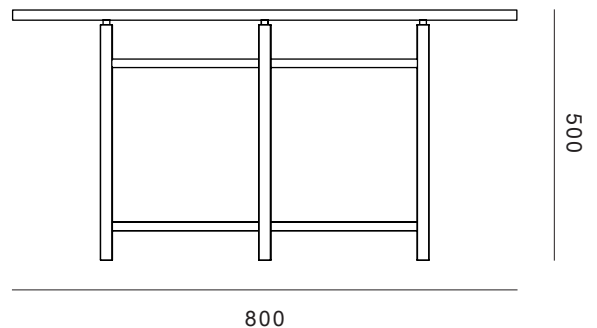

Ilot Ilov

ELIAS

description:	table
material:	beech, mirror, glass (pink)
colours:	natural, pink
measurements:	800mm x 500mm
weight:	
including:	
important:	
styles available:	son
company:	Ilot Ilov - ARTWORK SHOP GmbH
phone:	+49 (0)3069205504
email:	info@ilotilov.de
website:	www.ilotilov.com

lloj llov

SON

description:	table
material:	beech, mirror, glass (blue)
colour:	natural, blue
measurements:	480mm x 600mm
weight:	
including:	
important:	
styles available:	elias
company:	lloj llov - ARTWORK SHOP GmbH
phone:	+49 (0)3069205504
email:	info@llojllov.de
website:	www.llojllov.com