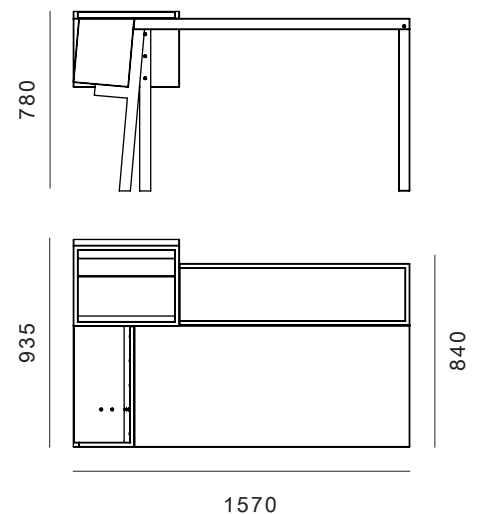

## CLARK GRAND

description:	desk
material:	ash wood, steel (bolts)
colour:	dove grey (stained)
measurements:	1570mm x 780mm x 935mm - adjustable
weight:	22 kg
including:	
important:	
styles available:	Clark Nude
company:	llot llov - ARTWORK SHOP GmbH
phone:	+49 (0)3069205504
email:	info@llotllov.de
website:	www.llotllov.com

## CLARK NUDE

description:	desk
material:	maritime pine, beech (lacquered), steel (bolts)
colour:	maritime pine, white
measurements:	1290mm x 780mm x 935mm - adjustable
weight:	20 kg
including:	
important:	
styles available:	
company:	llot llov - ARTWORK SHOP GmbH
phone:	+49 (0)3069205504
email:	info@llotllov.de
website:	www.llotllov.com