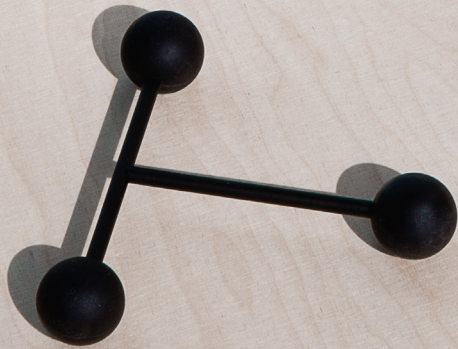

## CARRY GL

description:	coaster
material:	powder coated steel, silicon
colours available:	white, black
measurements:	140mm x 110mm x 25mm
weight:	80 g
including:	
important:	
styles available:	carry GS
company:	Ilot Ilov - ARTWORK SHOP GmbH
phone:	+49 (0)3069205504
email:	info@ilotilov.de
website:	www.ilotilov.com