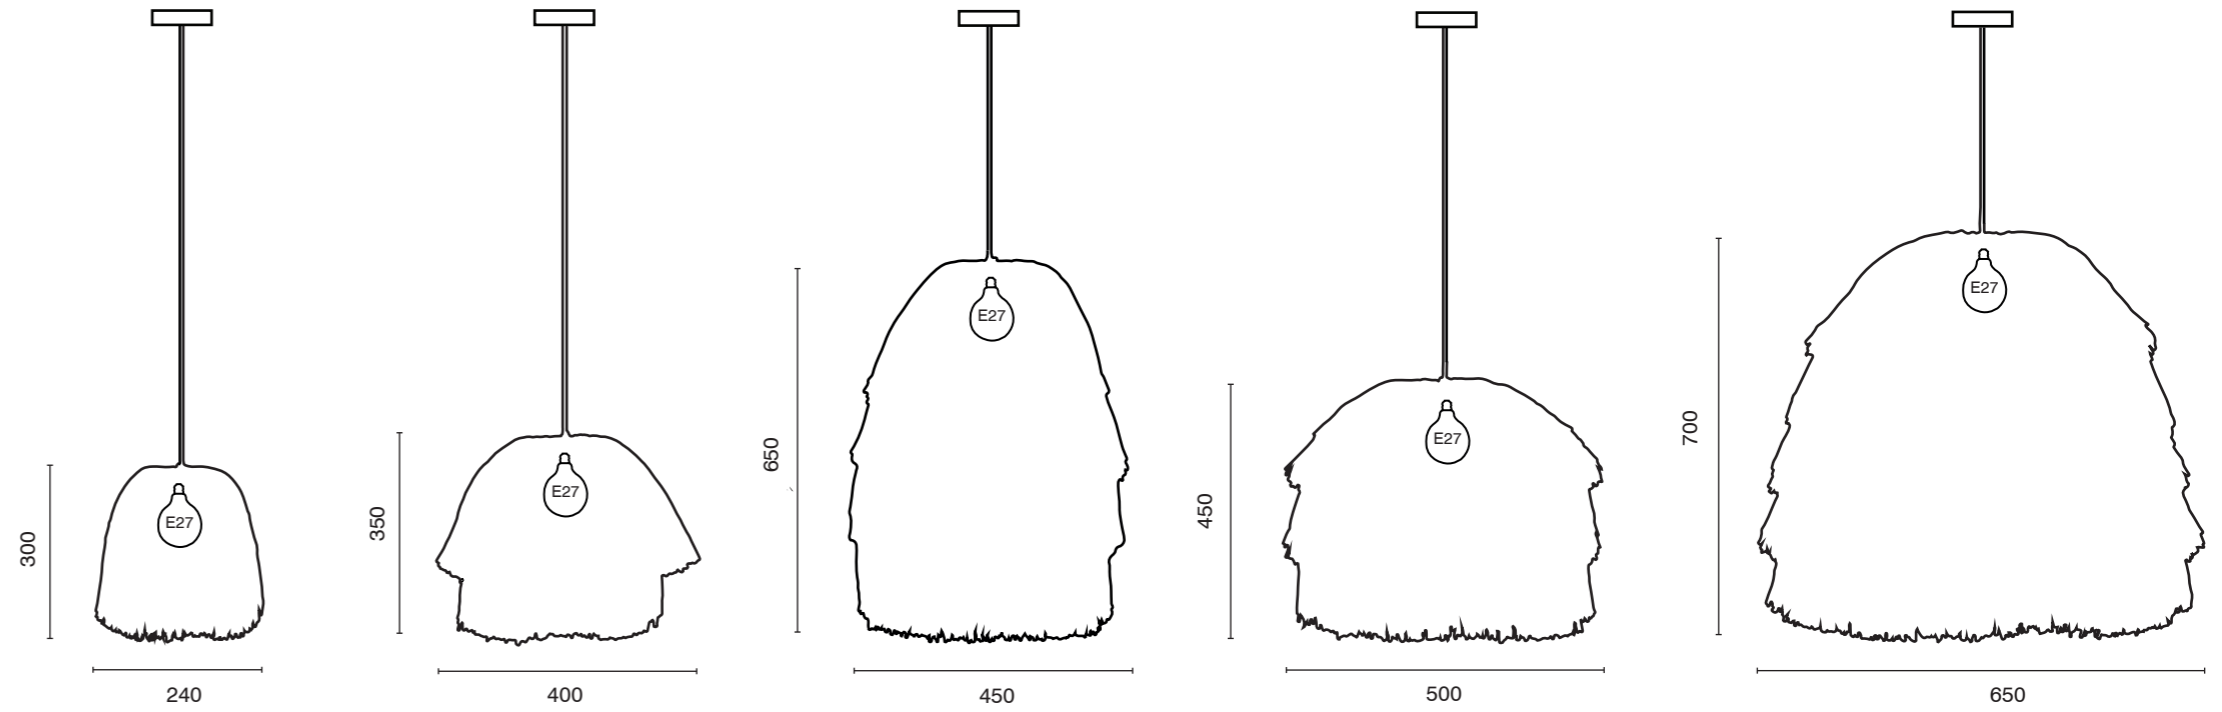

FRAN	
description:	pendant light
material:	raffia fringes
colours available :	coral, beige, green, black
including:	Ø100 mm x 25 mm ceiling canopy
made in:	latvia
production:	100% hand made
availability:	on request
years of development:	2018
design:	Ilot Ilov
website:	www.IlotIlov.com
pendant light:	XS
measurements:	240mm x 300mm
weight:	1,5 kg
pendant light:	S
measurements:	400mm x 350mm
weight:	1,5 kg
pendant light:	M
measurements:	450mm x 650mm
weight:	3 kg
pendant light:	L
measurements:	500mm x 450mm
weight:	3 kg
pendant light:	XL
measurements:	650mm x 700mm
weight:	5,5 kg