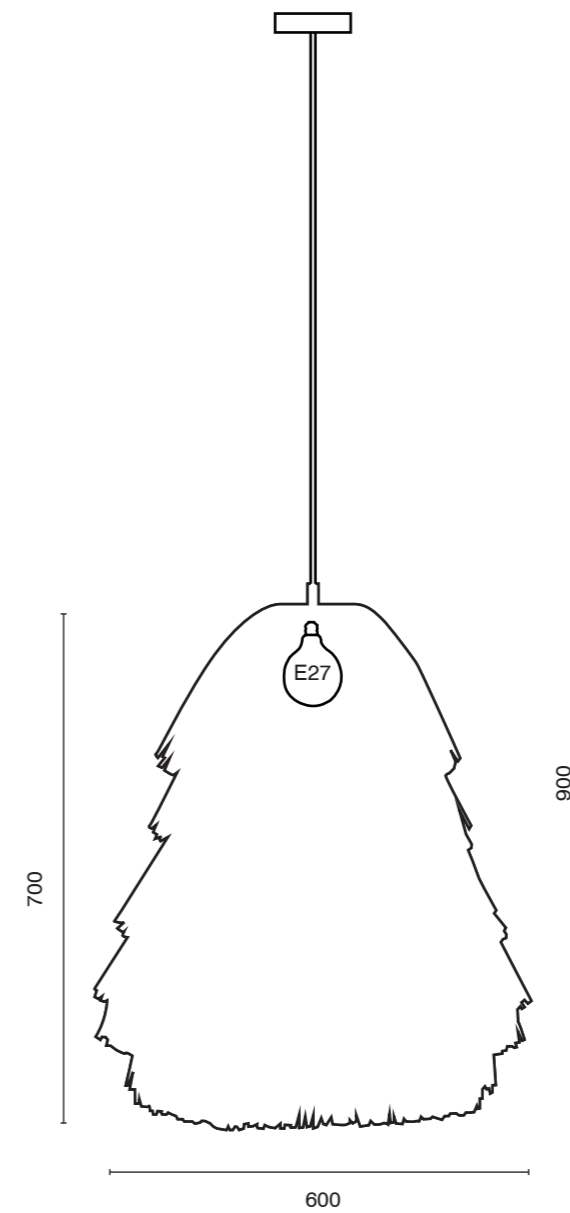

FRAN EDITION	
description:	pendant light
material:	raffia fringes
colours available :	coral, beige
including:	Ø100 mm x 25 mm ceiling canopy
made in:	latvia
production:	100% hand made
availability:	on request
years of development:	2019
design:	Ilot Ilov
website:	www.IlotIlov.com
pendant light:	CS
measurements:	650mm x 500mm
weight:	5,5 kg
pendant light:	RS
measurements:	700mm x 600mm
weight:	5,5 kg
pendant light:	AS
measurements:	650mm x 900mm
weight:	5,5 kg