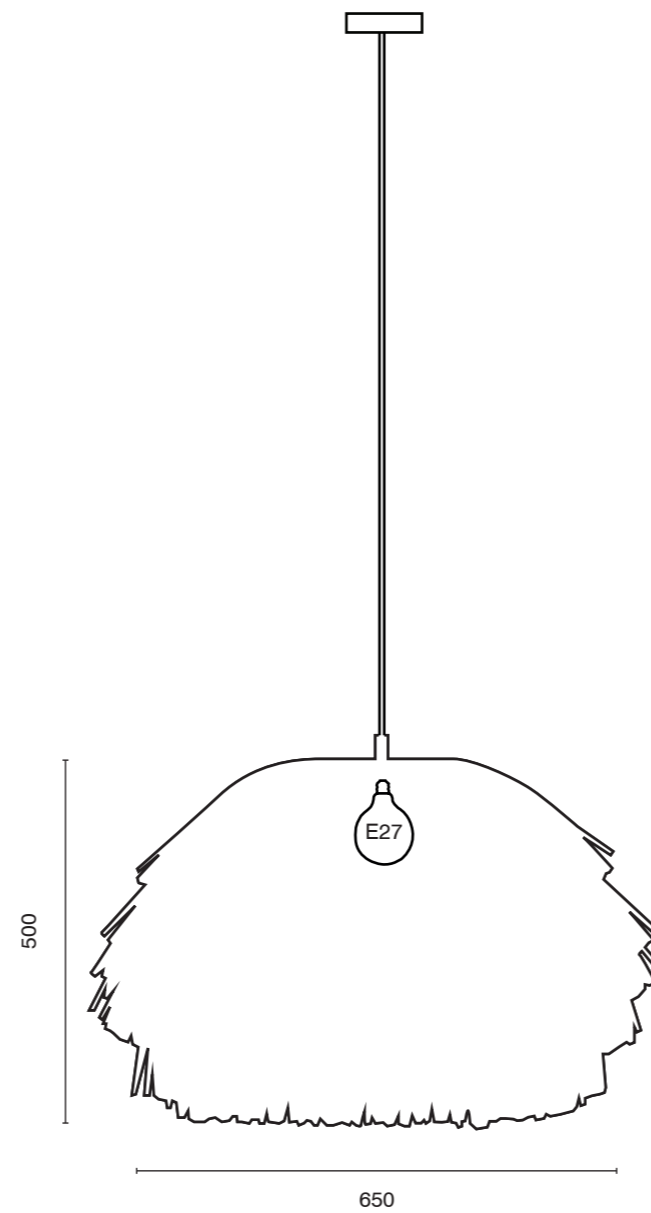

FRAN EDITION	
description:	pendant light
material:	raffia fringes
colours available :	coral, beige
including:	Ø100 mm x 25 mm ceiling canopy
made in:	latvia
production:	100% hand made
availability:	on request
years of development:	2019
design:	Ilot Ilov
website:	www.IlotIlov.com
pendant light:	CS
measurements:	650mm x 500mm
weight:	5,5 kg
pendant light:	RS
measurements:	700mm x 600mm
weight:	5,5 kg
pendant light:	AS
measurements:	650mm x 900mm
weight:	5,5 kg