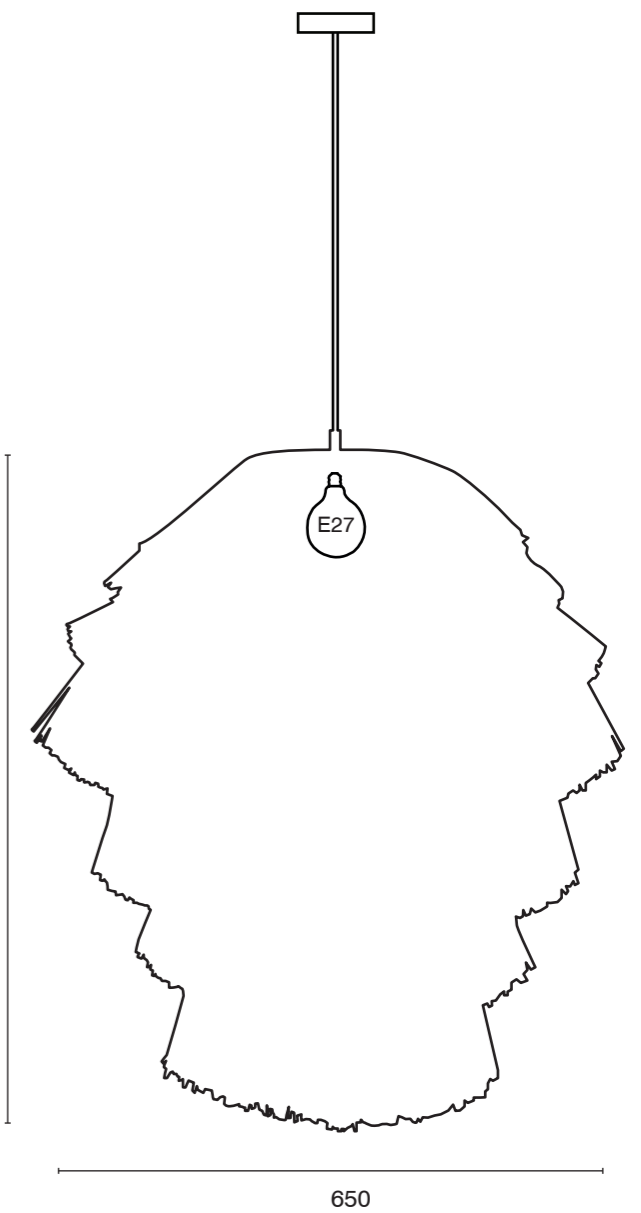

FRAN EDITION	
description:	pendant light
material:	raffia fringes
colours available :	coral, beige
including:	Ø100 mm x 25 mm ceiling canopy
made in:	latvia
production:	100% hand made
availability:	on request
years of development:	2019
design:	Ilot Ilov
website:	www.IlotIlov.com
pendant light:	CS
measurements:	650mm x 500mm
weight:	5,5 kg
pendant light:	RS
measurements:	700mm x 600mm
weight:	5,5 kg
pendant light:	AS
measurements:	650mm x 900mm
weight:	5,5 kg