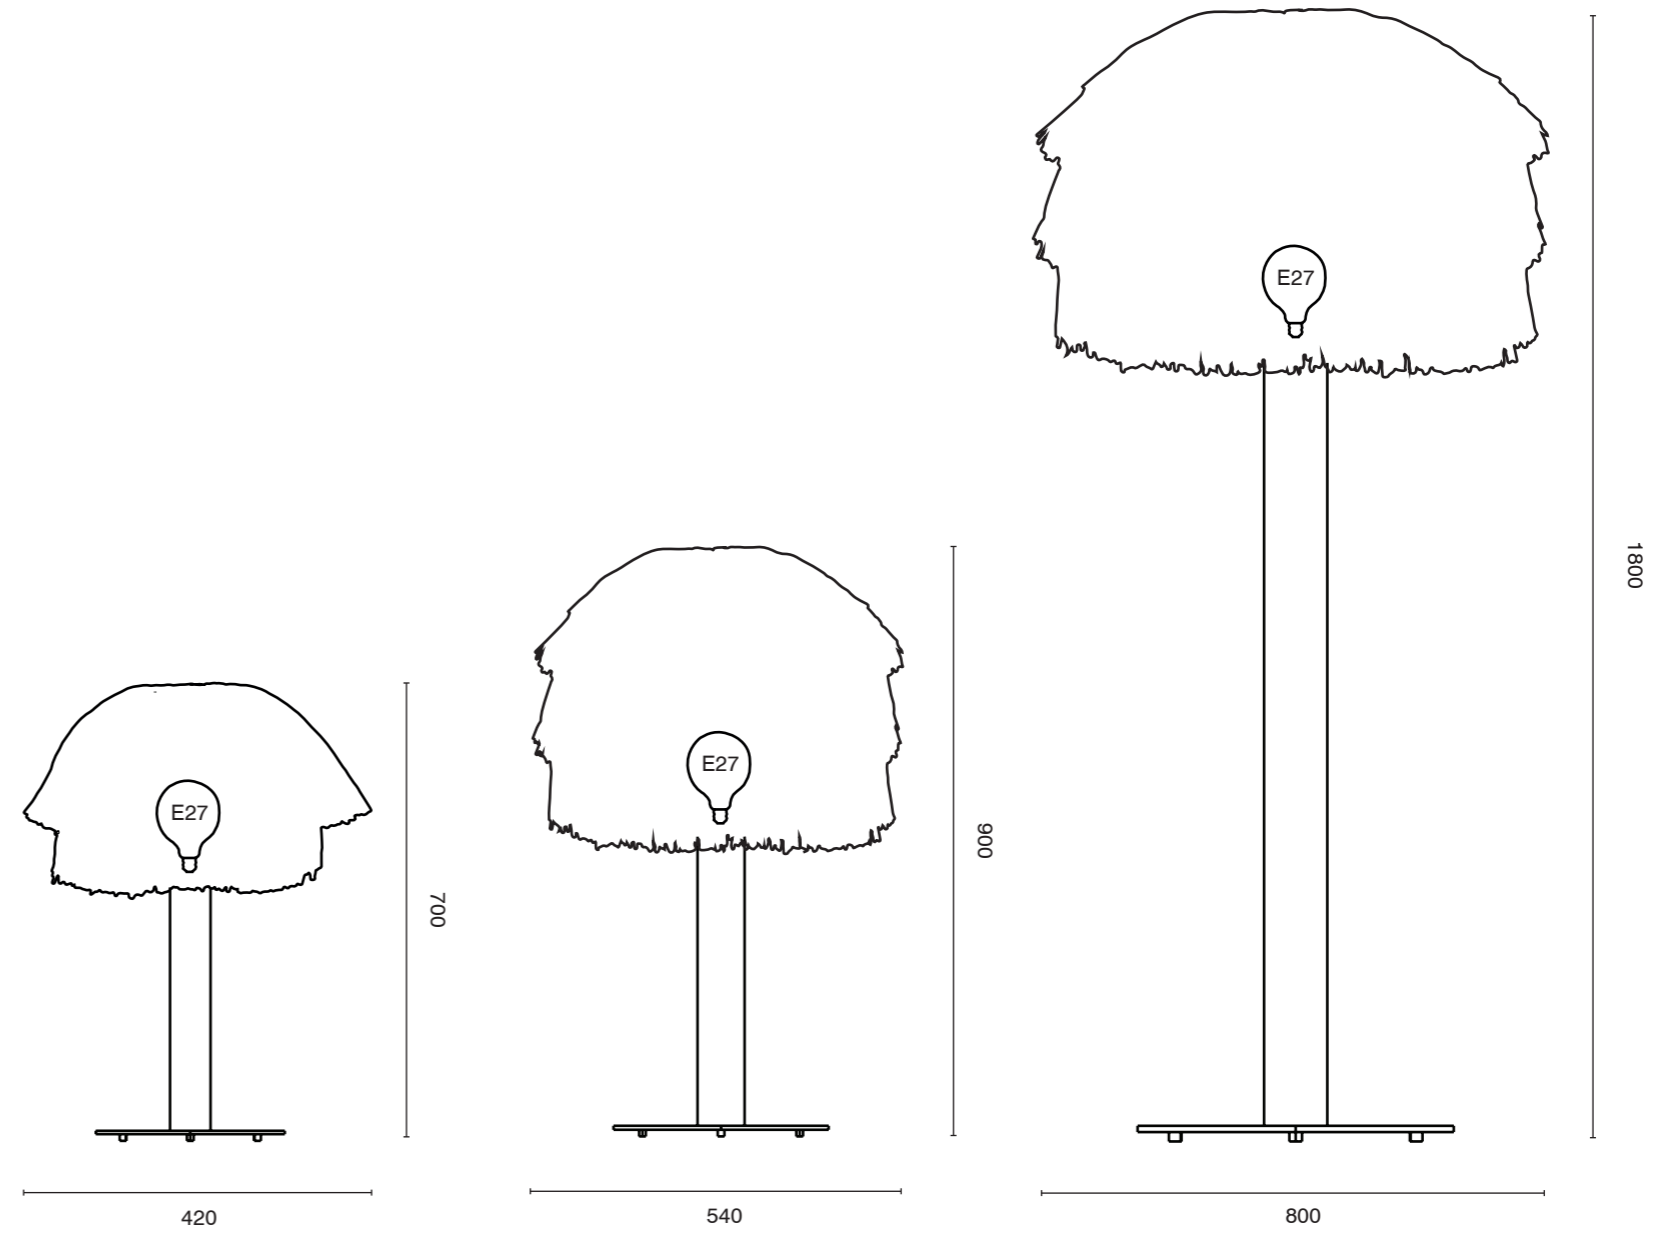

FRAN TABLE, FLOOR

description:	stand light
material:	raffia fringes, powder coated steel, rubber
colours available :	grey, beige
including:	light bulb is not included
made in:	latvia, poland
production:	100% hand made
availability:	on request
years of development:	2022
design:	lloot llov
website:	www.llootllov.com

pendant light:	midi
measurements:	420mm x 700mm
weight:	4 kg

pendant light:	large
measurements:	540mm x 900mm
weight:	6 kg

pendant light:	fran floor
measurements:	1800mm x 800mm
weight:	18 kg