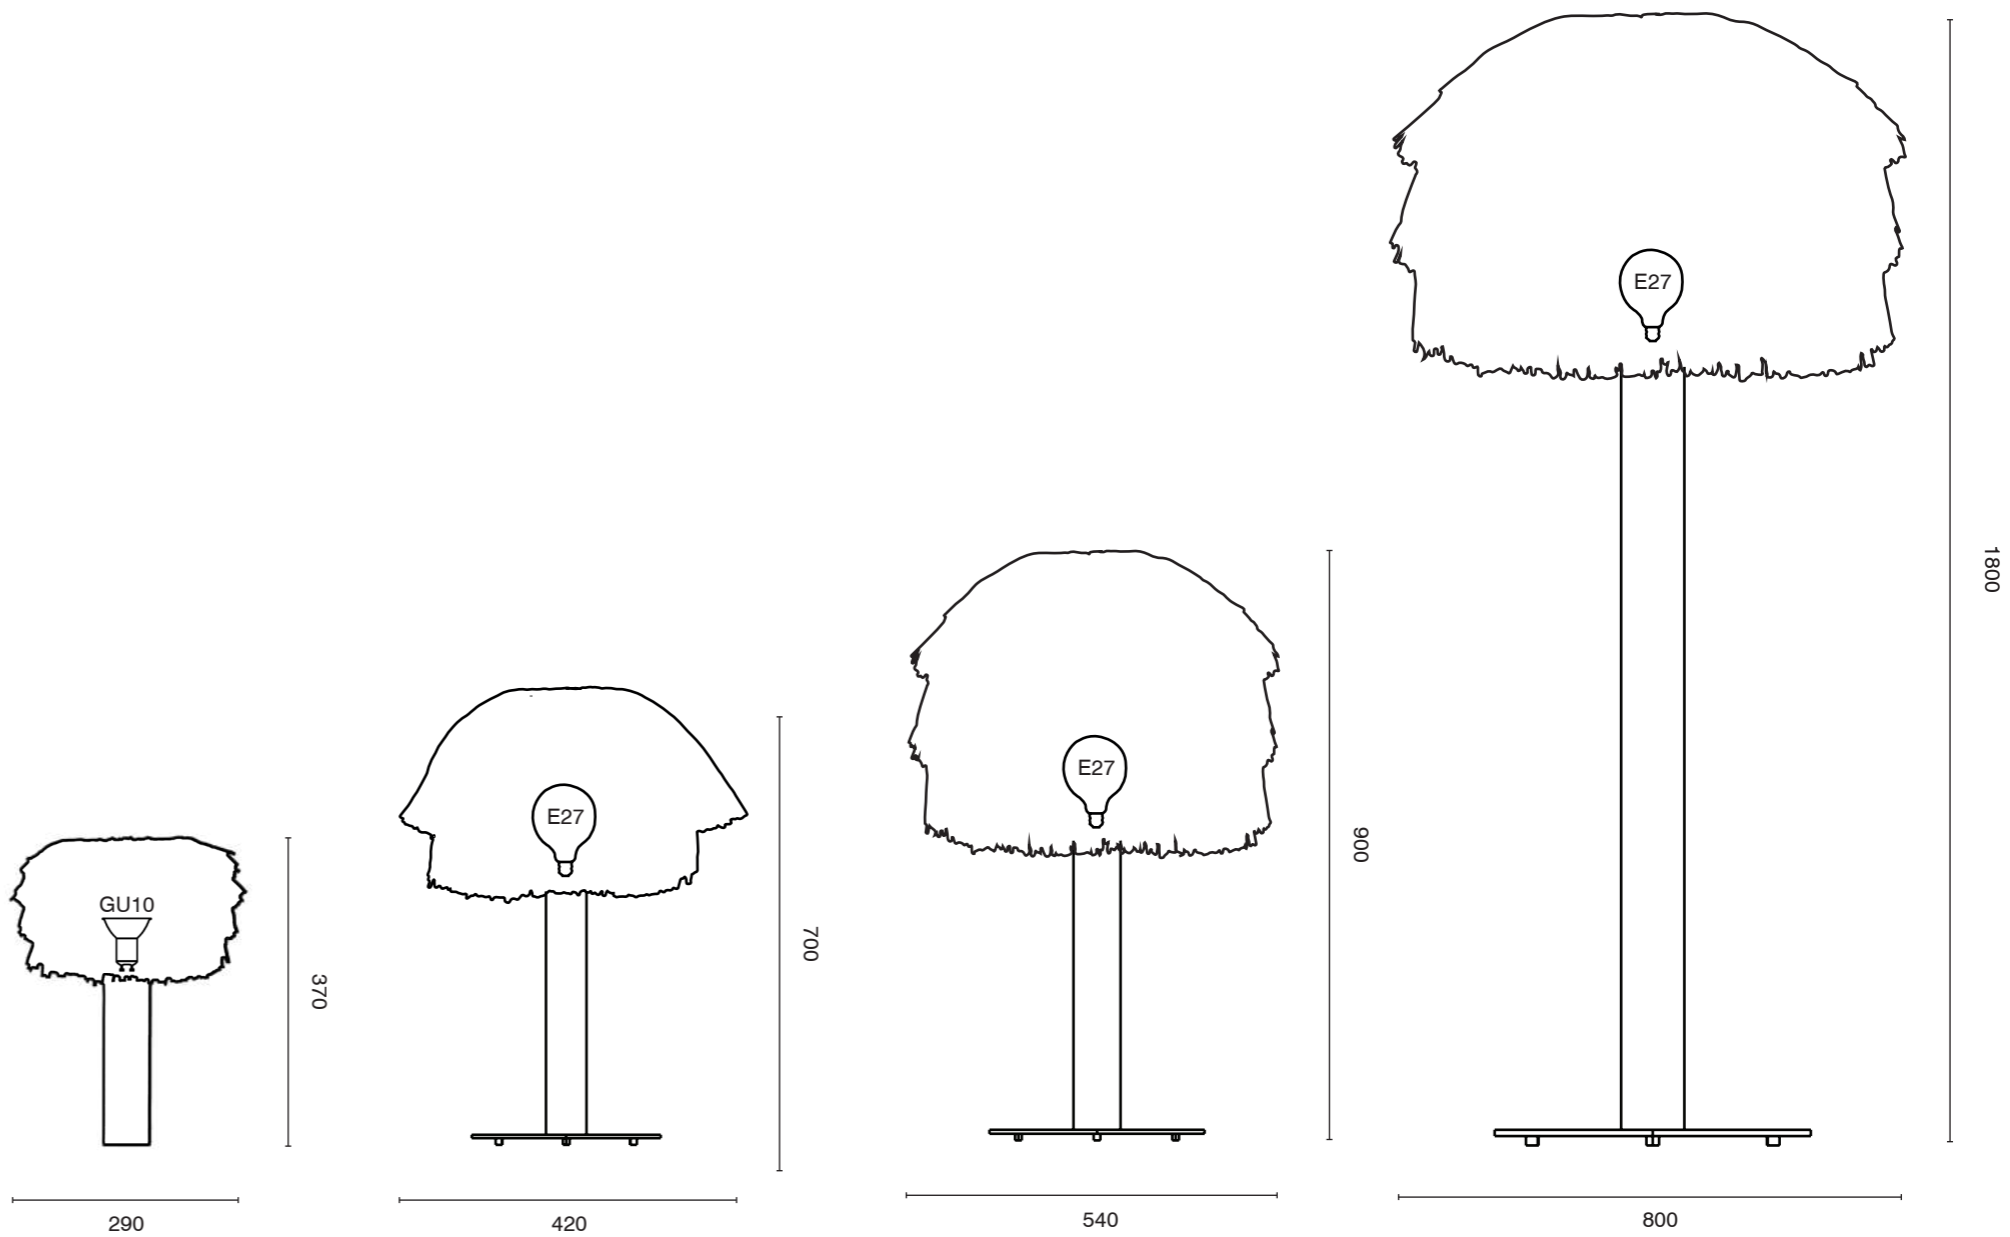

FRAN TABLE, FLOOR

description:	stand light
material:	raffia fringes, powder coated steel, rubber
colours available :	grey, beige
including:	light bulb is not included
made in:	latvia, poland
production:	100% hand made
availability:	on request
years of development:	2022
design:	Ilot Ilov
website:	www.ilotilov.com

table light:	small
measurements:	290mm x 370mm
weight:	2 kg

table light:	midi
measurements:	420mm x 700mm
weight:	4 kg

table light:	large
measurements:	540mm x 900mm
weight:	6 kg

floor light:	fran floor
measurements:	1800mm x 800mm
weight:	18 kg