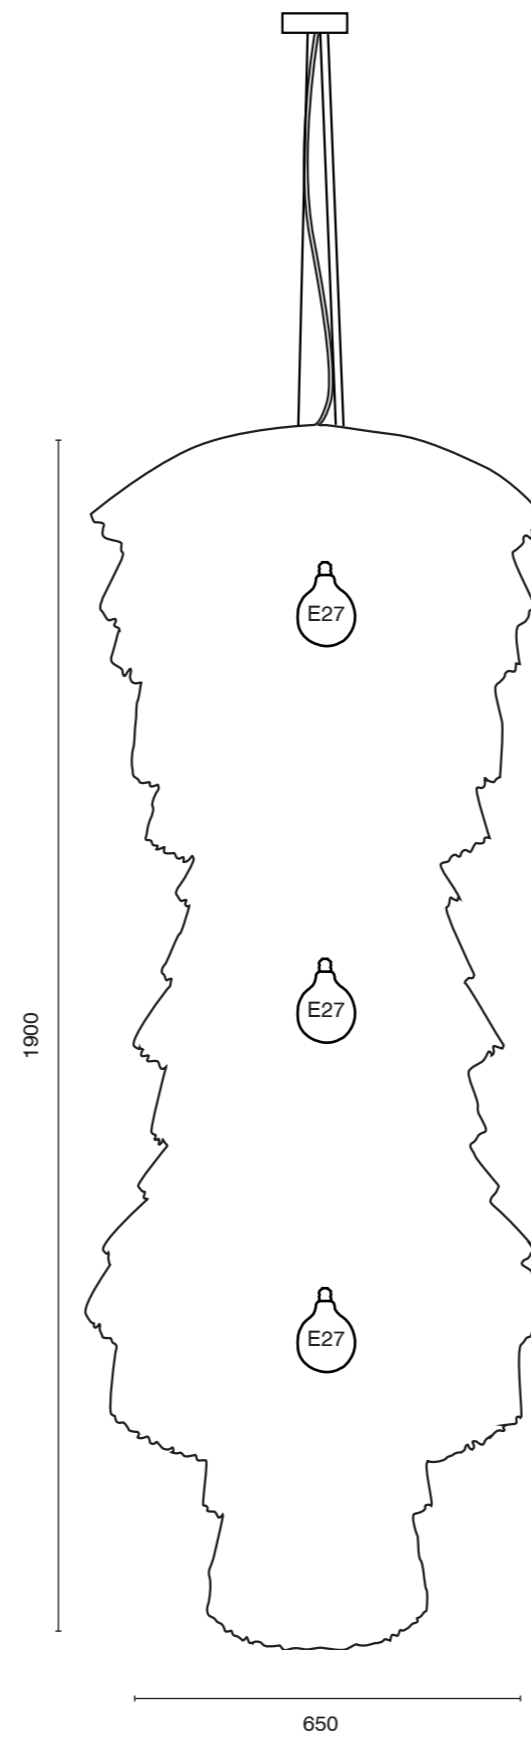

FRAN TOWER, DRUM, HIVE	
description:	pendant light
material:	raffia fringes
colours available :	coral, beige
including:	Ø100 mm x 30 mm ceiling canopy with steel wires
made in:	latvia
production:	100% hand made
availability:	on request
years of development:	2021
design:	Ilot Ilov
website:	www.lotilov.com
pendant light:	TOWER
measurements:	650mm x 1900mm
weight:	15 kg
pendant light:	DRUM
measurements:	850mm x 1250mm
weight:	10 kg
pendant light:	HIVE
measurements:	600mm x 1200mm
weight:	10 kg