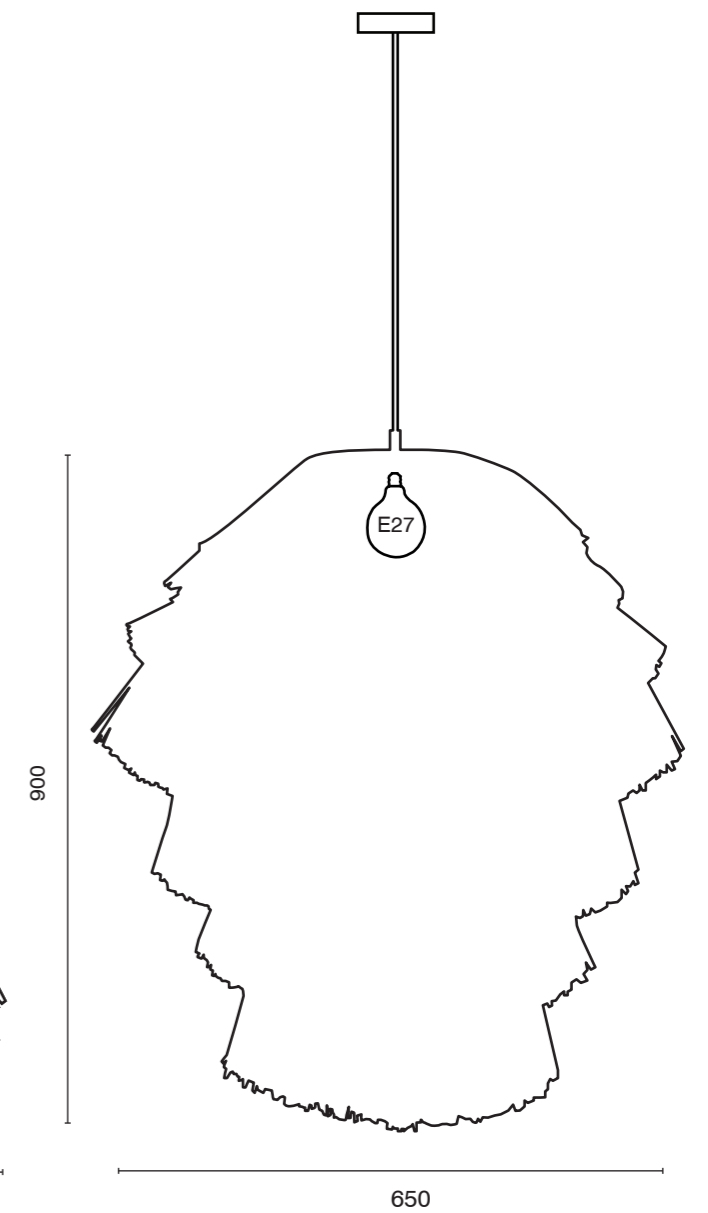

FRAN EDITION	
description:	pendant light
material:	raffia fringes
colours available :	coral, beige
including:	Ø100 mm x 25 mm ceiling canopy
made in:	latvia
production:	100% hand made
availability:	on request
years of development:	2019
design:	Ilot Ilov
website:	www.IlotIlov.com
pendant light:	CS
measurements:	650mm x 500mm
weight:	5,5 kg
pendant light:	RS
measurements:	700mm x 600mm
weight:	5,5 kg
pendant light:	AS
measurements:	650mm x 900mm
weight:	5,5 kg