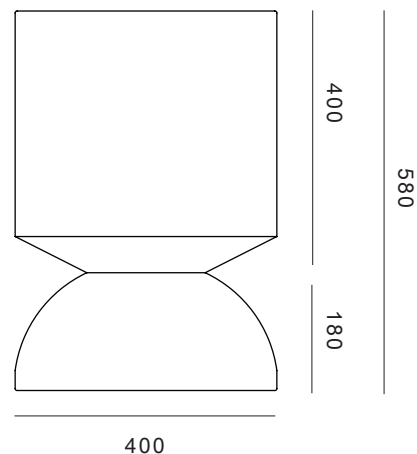

llo llov

ADA PLANTER BIG

description:	indoor & outdoor planter
material:	aluminium
colours available:	powder coated black, brushed aluminium raw
measurements:	Ø 400 mm x 580 mm
weight:	3,2 kg
important:	put clay granules on the bottom
styles available:	small, midi, large, bold
company:	llo llov - ARTWORK SHOP GmbH
phone:	+49 (0)3069205504
email:	info@llo llov.de
website:	www.llo llov.com

400