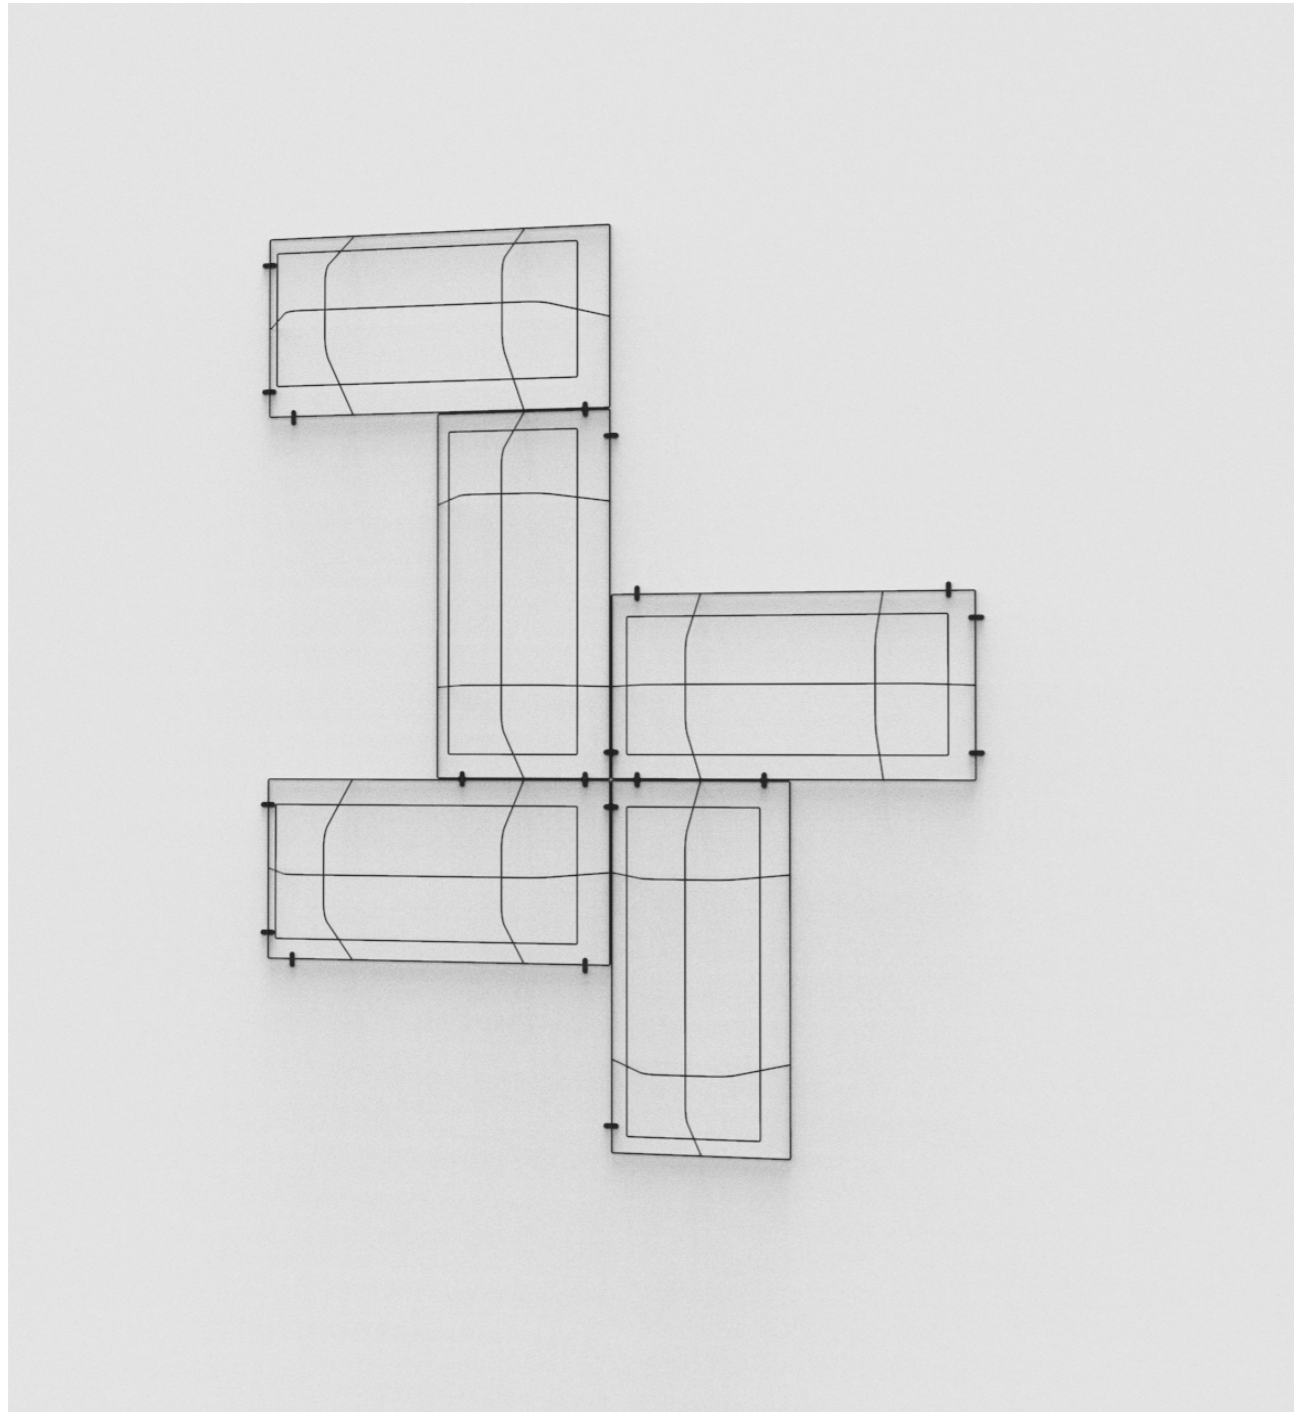

Comes in a set of 5. Freely arrangeable and connectable according to customers preferences. Simple, geometric shapes create a landscape and a frame for lianas and leaves that the plants can grow into. Gives them a hold while growing.