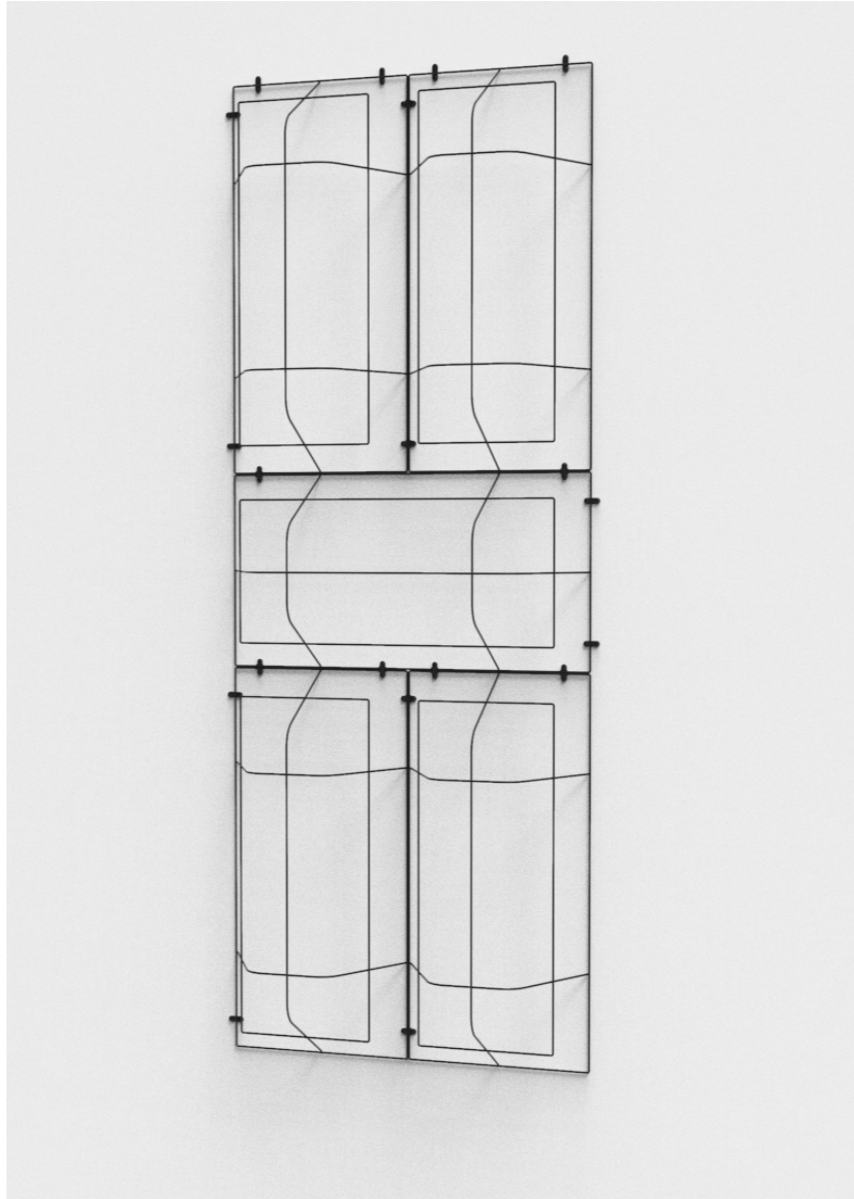

Comes in a set of 5. Freely arrangeable and connectable according to customers preferences. Simple, geometric shapes create a landscape and a frame for lianas and leaves that the plants can grow into. Gives them a hold while growing.