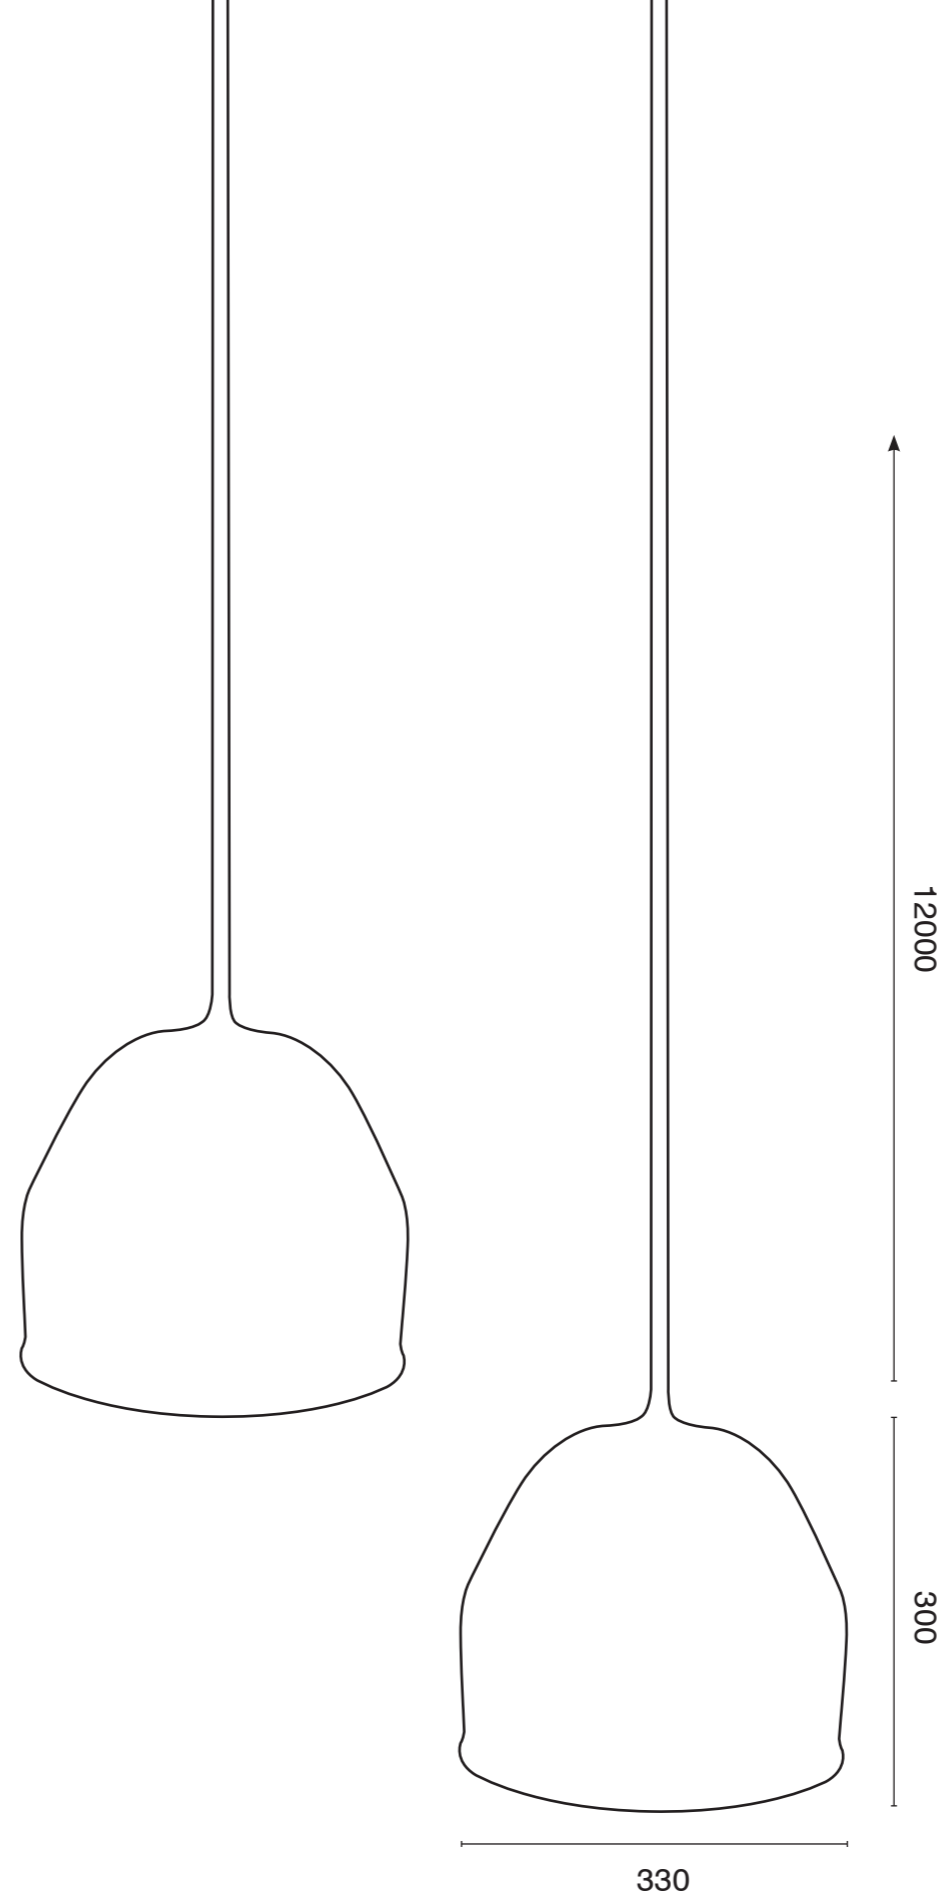

RAY	
description:	pendant light
material available:	merino, angora
including:	light bulb
colours available :	mouse, graphit, coyote, inga
made in:	germany
production:	100% hand made
availability:	in stock
years of development:	2008
design:	llo t llov
website:	www.llo t llov.com
pendand lamp:	ray
measurements:	300mm x 330mm x 12000 mm
weight:	2 kg