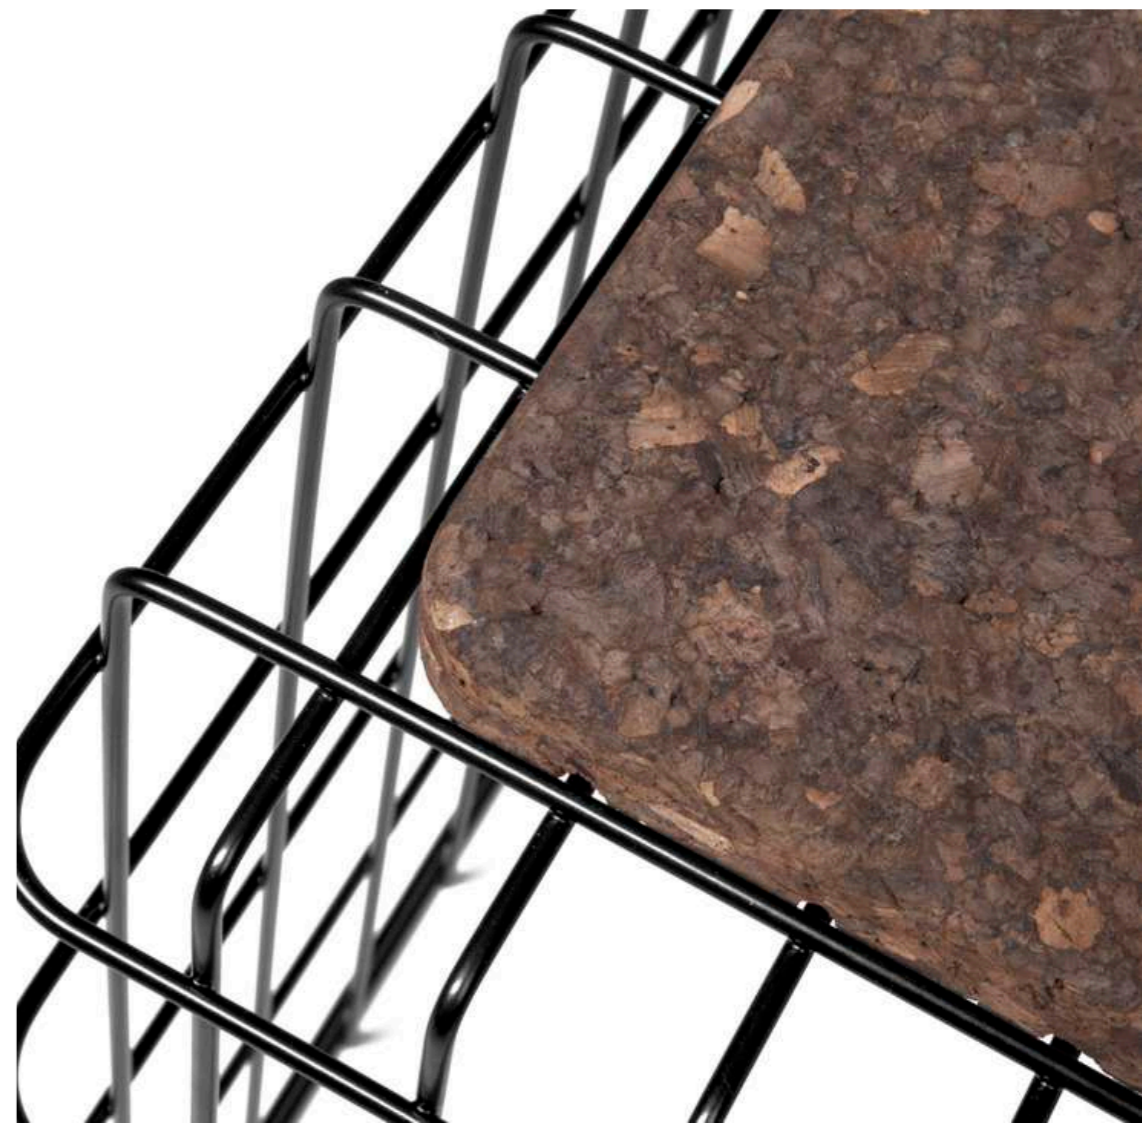

**GRIT**

The stool GRIT stool with its thin wiring has the appearance of a delicate drawing. The cross-wiring resembles a steel basket and offers due to the many connecting points a lot of stability. To enhance sitting comfort a cork seat with the grit of the wiring on the underside can be added. GRIT can be stacked and is equally suited for indoors and outdoors.