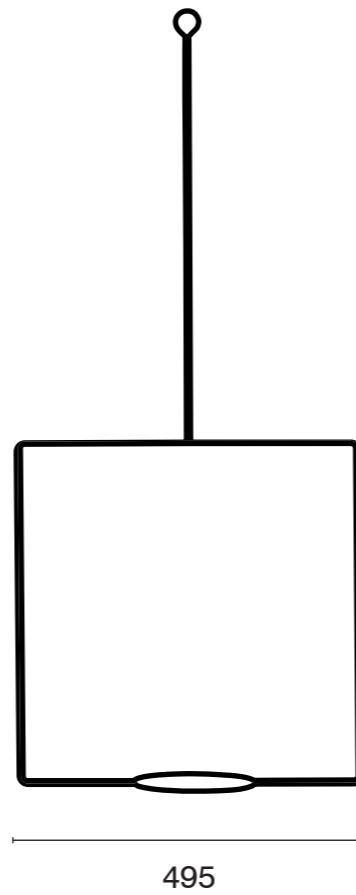

THEO	
description:	plant hanger
material:	steel
surface:	powder coated
colours available :	black
made in:	poland
production:	100% hand made
availability:	in stock
years of development:	2015
design:	Ilot Ilov
website:	www.IlotIlov.com
hanger:	circle
measurements:	1100mm x 510mm x 170mm
weight:	500 gramm
hanger:	triangle
measurements:	1100mm x 579mm x 179mm
weight:	500 gramm
hanger:	squared
measurements:	1100mm x 495mm x 170mm
weight:	500 gramm