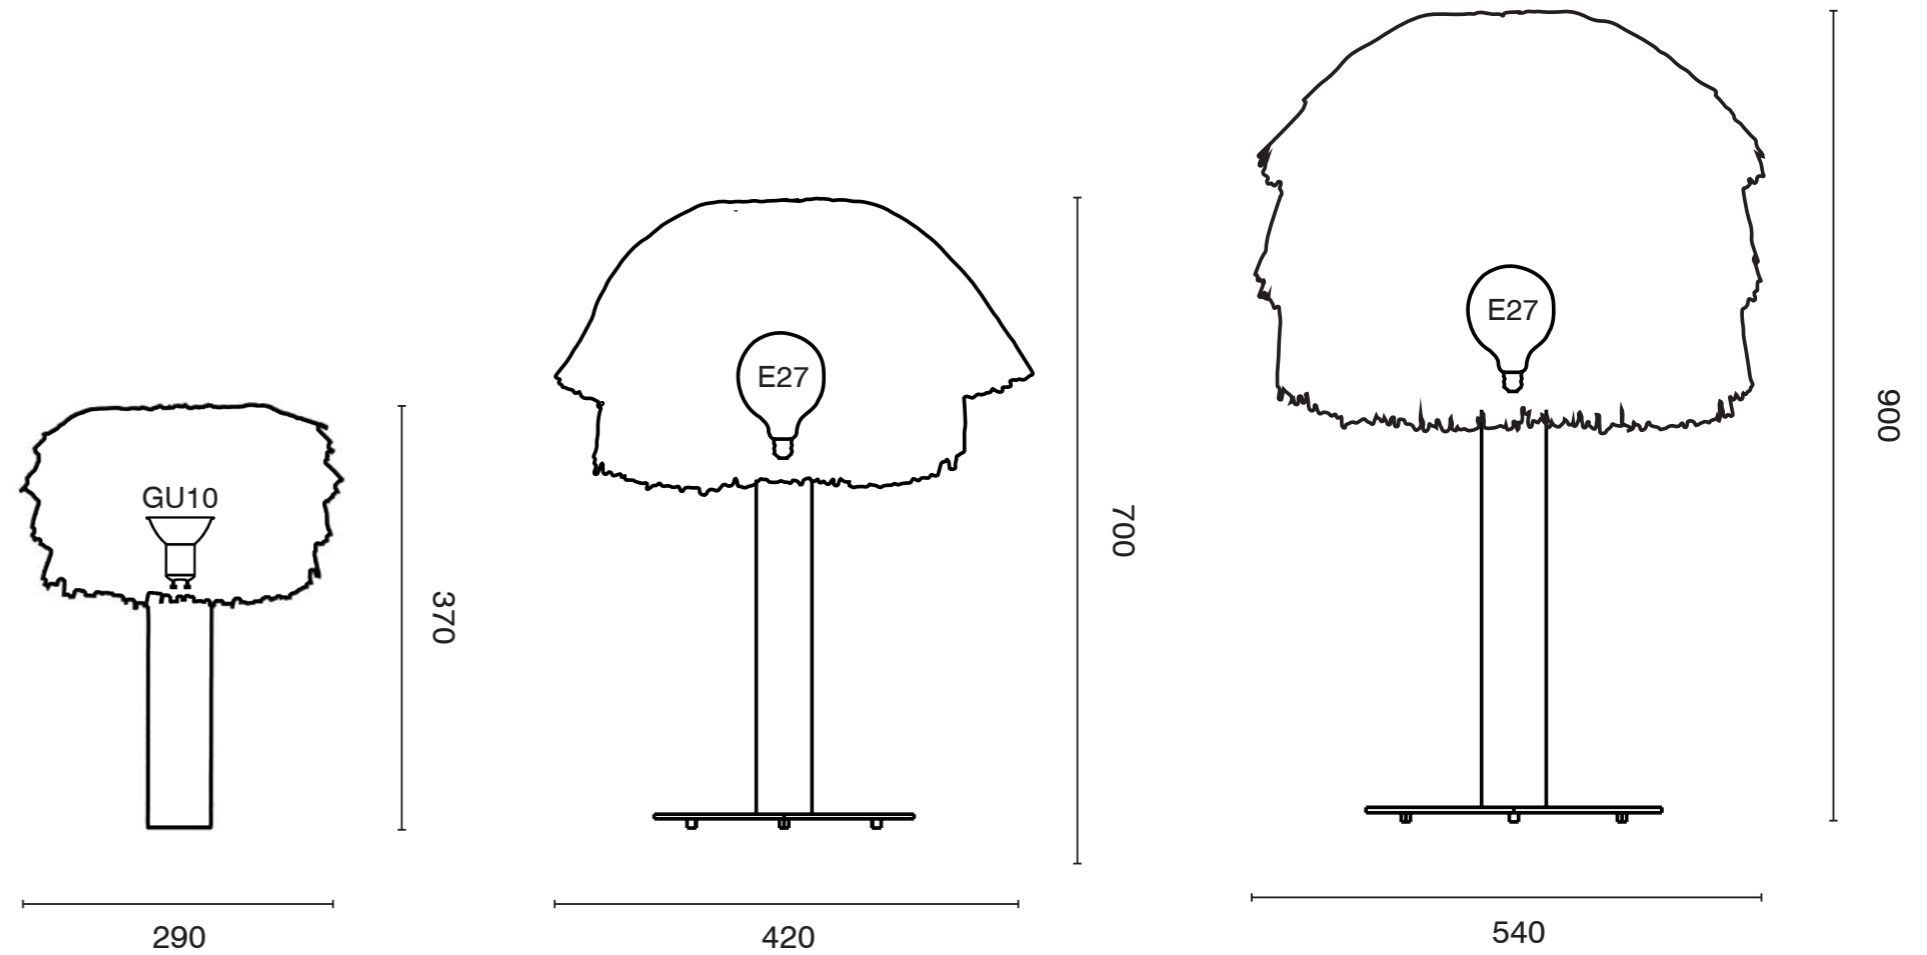

FRAN TABLE, FLOOR

description:	stand light
material:	raffia fringes, powder coated steel, rubber
colours available :	grey, beige
including:	light bulb is not included
made in:	latvia, poland
production:	100% hand made
availability:	on request
years of development:	2022
design:	llo t llov
website:	www.llo t llov.com

table light:	small
measurements:	290mm x 370mm
weight:	2 kg

table light:	midi
measurements:	420mm x 700mm
weight:	4 kg

table light:	large
measurements:	540mm x 900mm
weight:	6 kg