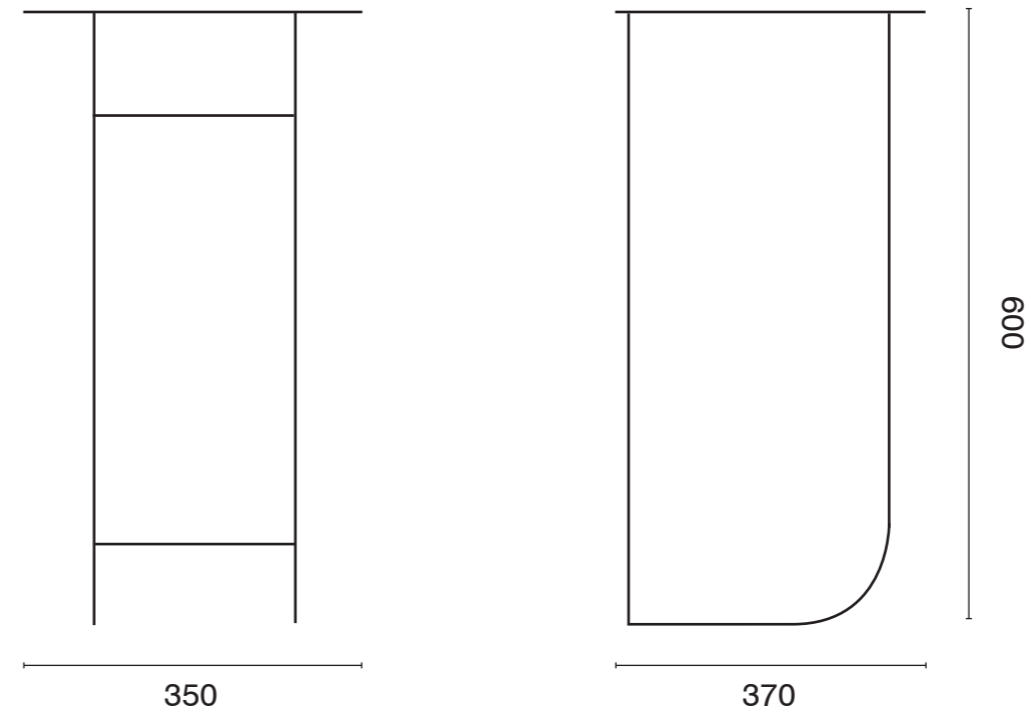

NAP	
description:	bedside table
material:	sheet steel
colour:	green, brown
including:	
made in:	germany
production:	100% hand made
availability:	on request
years of development:	2012
design:	Ilot Ilov
website:	www.ilotilov.com
bedside table:	bedside table
measurements:	350mm x 370mm x 600mm
weight:	10 kg