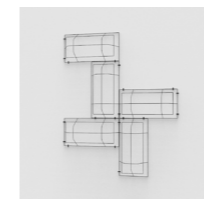

Product: Rank
Art No: RK_01
Colour: black
RRP: 220,00 € (set of 5)