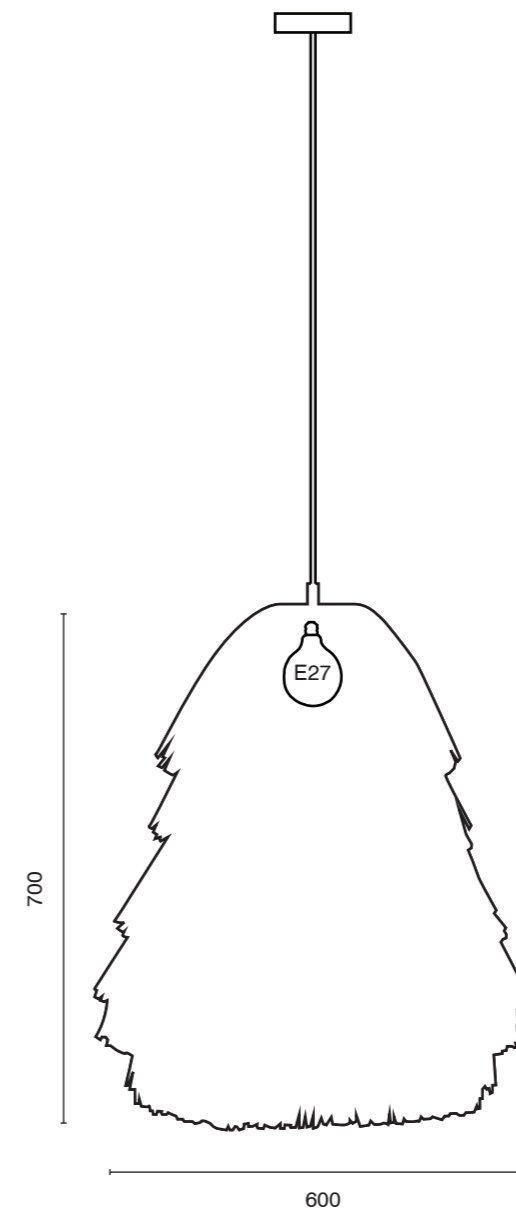

FRAN EDITION	
description:	pendant light
material:	raffia fringes
colours available :	coral, beige
including:	Ø100 mm x 25 mm ceiling canopy
made in:	latvia
production:	100% hand made
availability:	on request
years of development:	2019
design:	Ilot Ilov
website:	www.IlotIlov.com
pendant light:	CS
measurements:	650mm x 500mm
weight:	5,5 kg
pendant light:	RS
measurements:	700mm x 600mm
weight:	5,5 kg
pendant light:	AS
measurements:	650mm x 900mm
weight:	5,5 kg