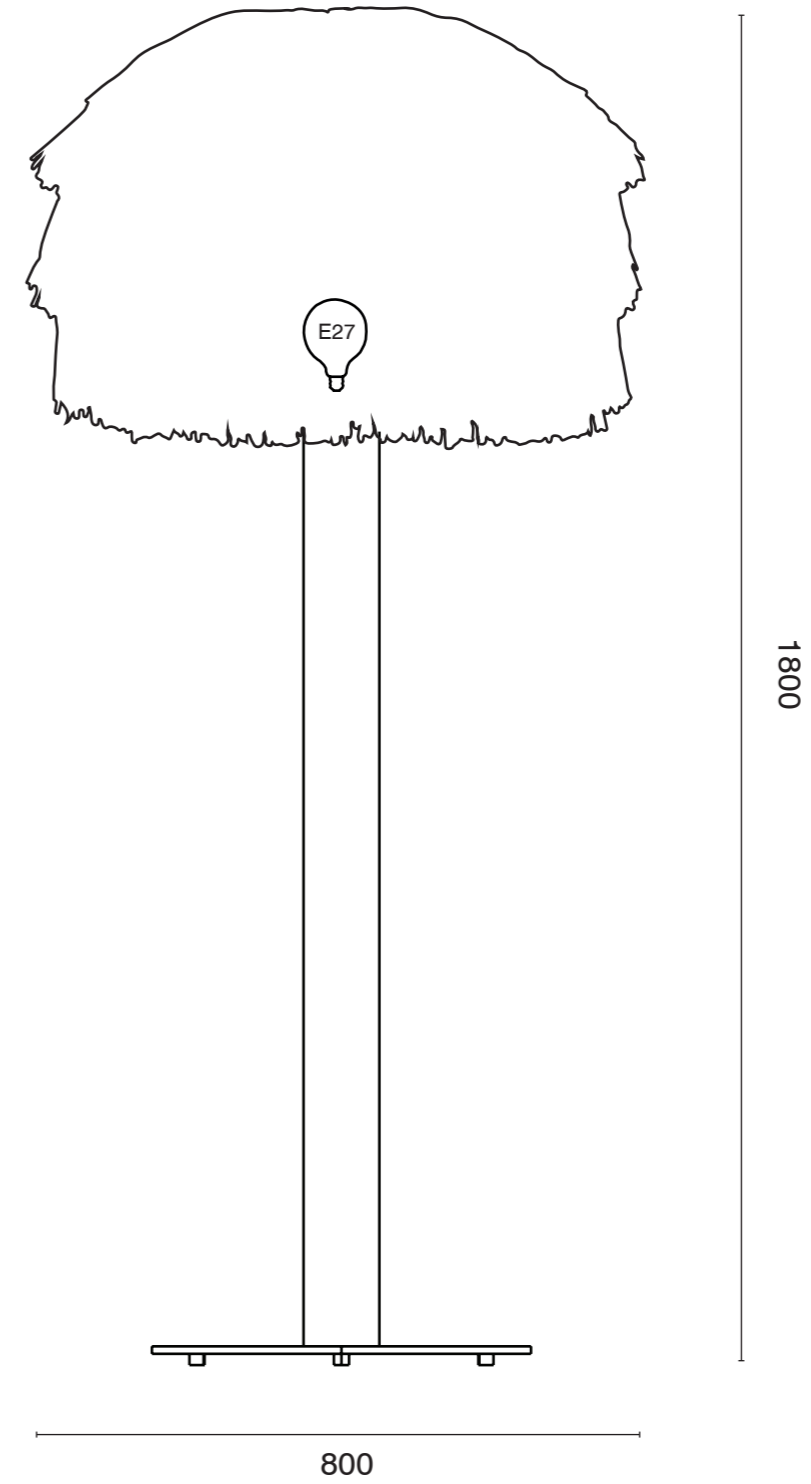

FRAN FLOOR	
description:	stand light
material:	raffia fringes, powder coated steel, rubber
colours available :	grey, beige
including:	light bulb is not included
made in:	latvia, poland
production:	100% hand made
availability:	in stock
years of development:	2022
design:	llo t llov
website:	www.llo t llov.com
floor light:	fran floor
measurements:	1800mm x 800mm
weight:	1,5 kg