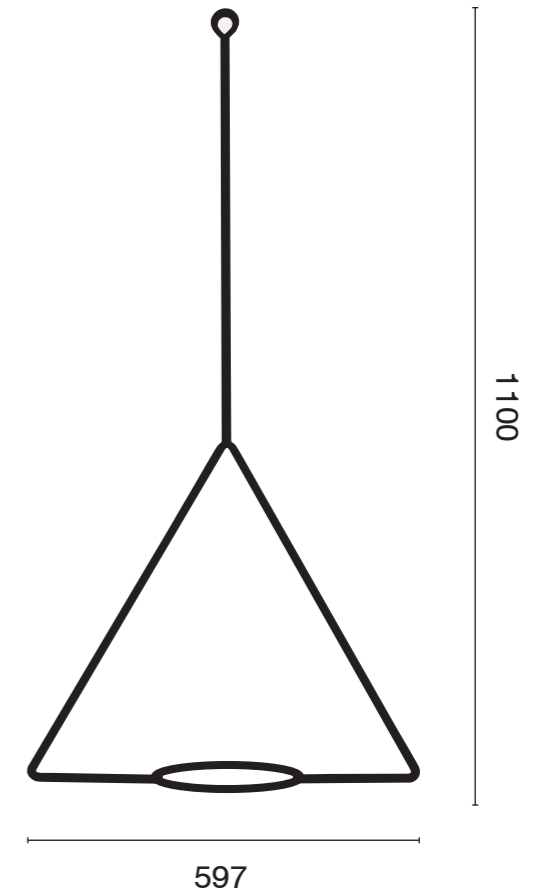

THEO	
description:	plant hanger
material:	steel
surface:	powder coated
colours available :	black
made in:	poland
production:	100% hand made
availability:	in stock
years of development:	2015
design:	Ilot Ilov
website:	www.IlotIlov.com
hanger:	circle
measurements:	1100mm x 510mm x 170mm
weight:	500 gramm
hanger:	triangle
measurements:	1100mm x 579mm x 179mm
weight:	500 gramm
hanger:	squared
measurements:	1100mm x 495mm x 170mm
weight:	500 gramm