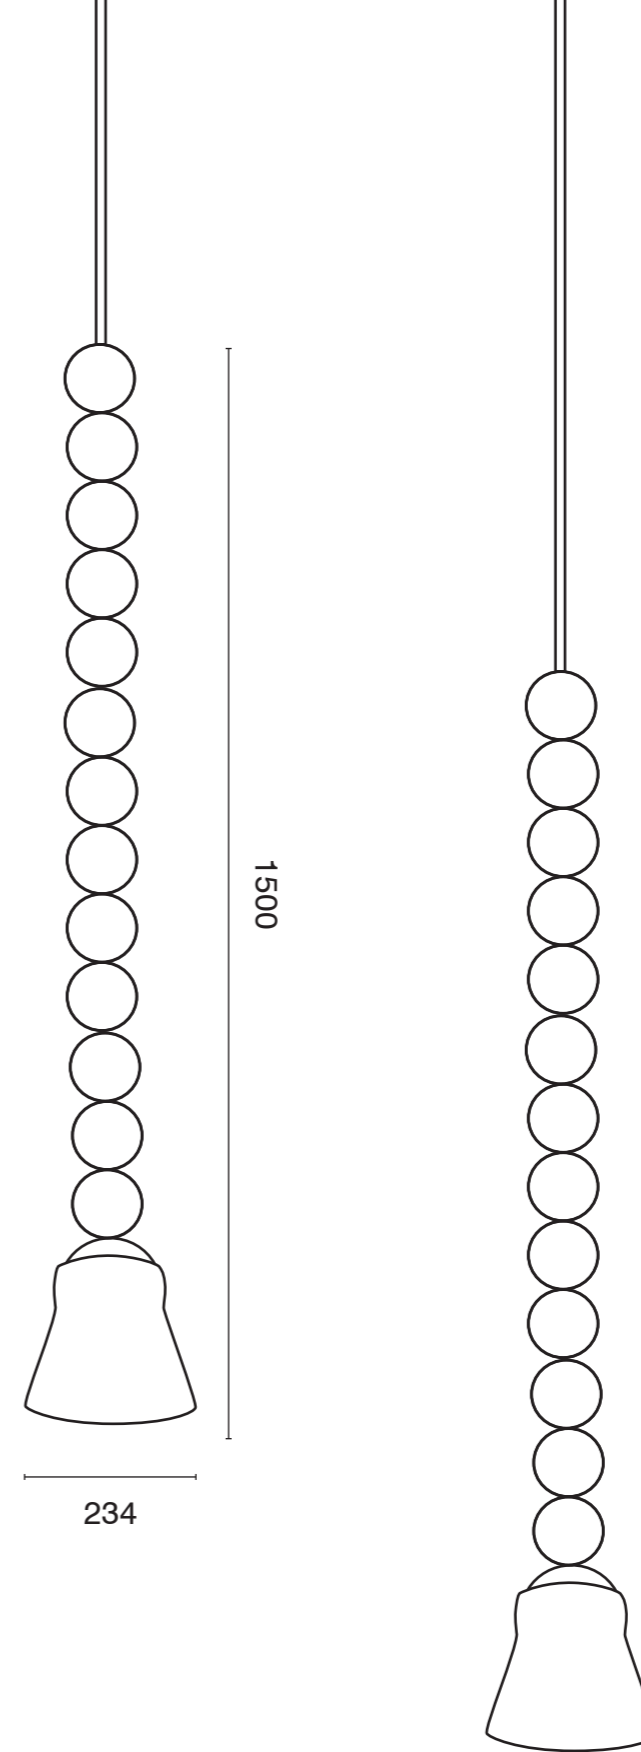

EARL	
description:	pendant light
materials:	beech wood, steel, silicon
including:	light bulb
colours available :	nature, nature/marbled black
made in:	germany
production:	100% hand made
availability:	in stock
years of development:	2011, 2013
design:	Ilot Ilov
website:	www.IlotIlov.com
pendand lamp:	earl
measurements:	Ø 243mm x 1500 mm
weight:	2 kg