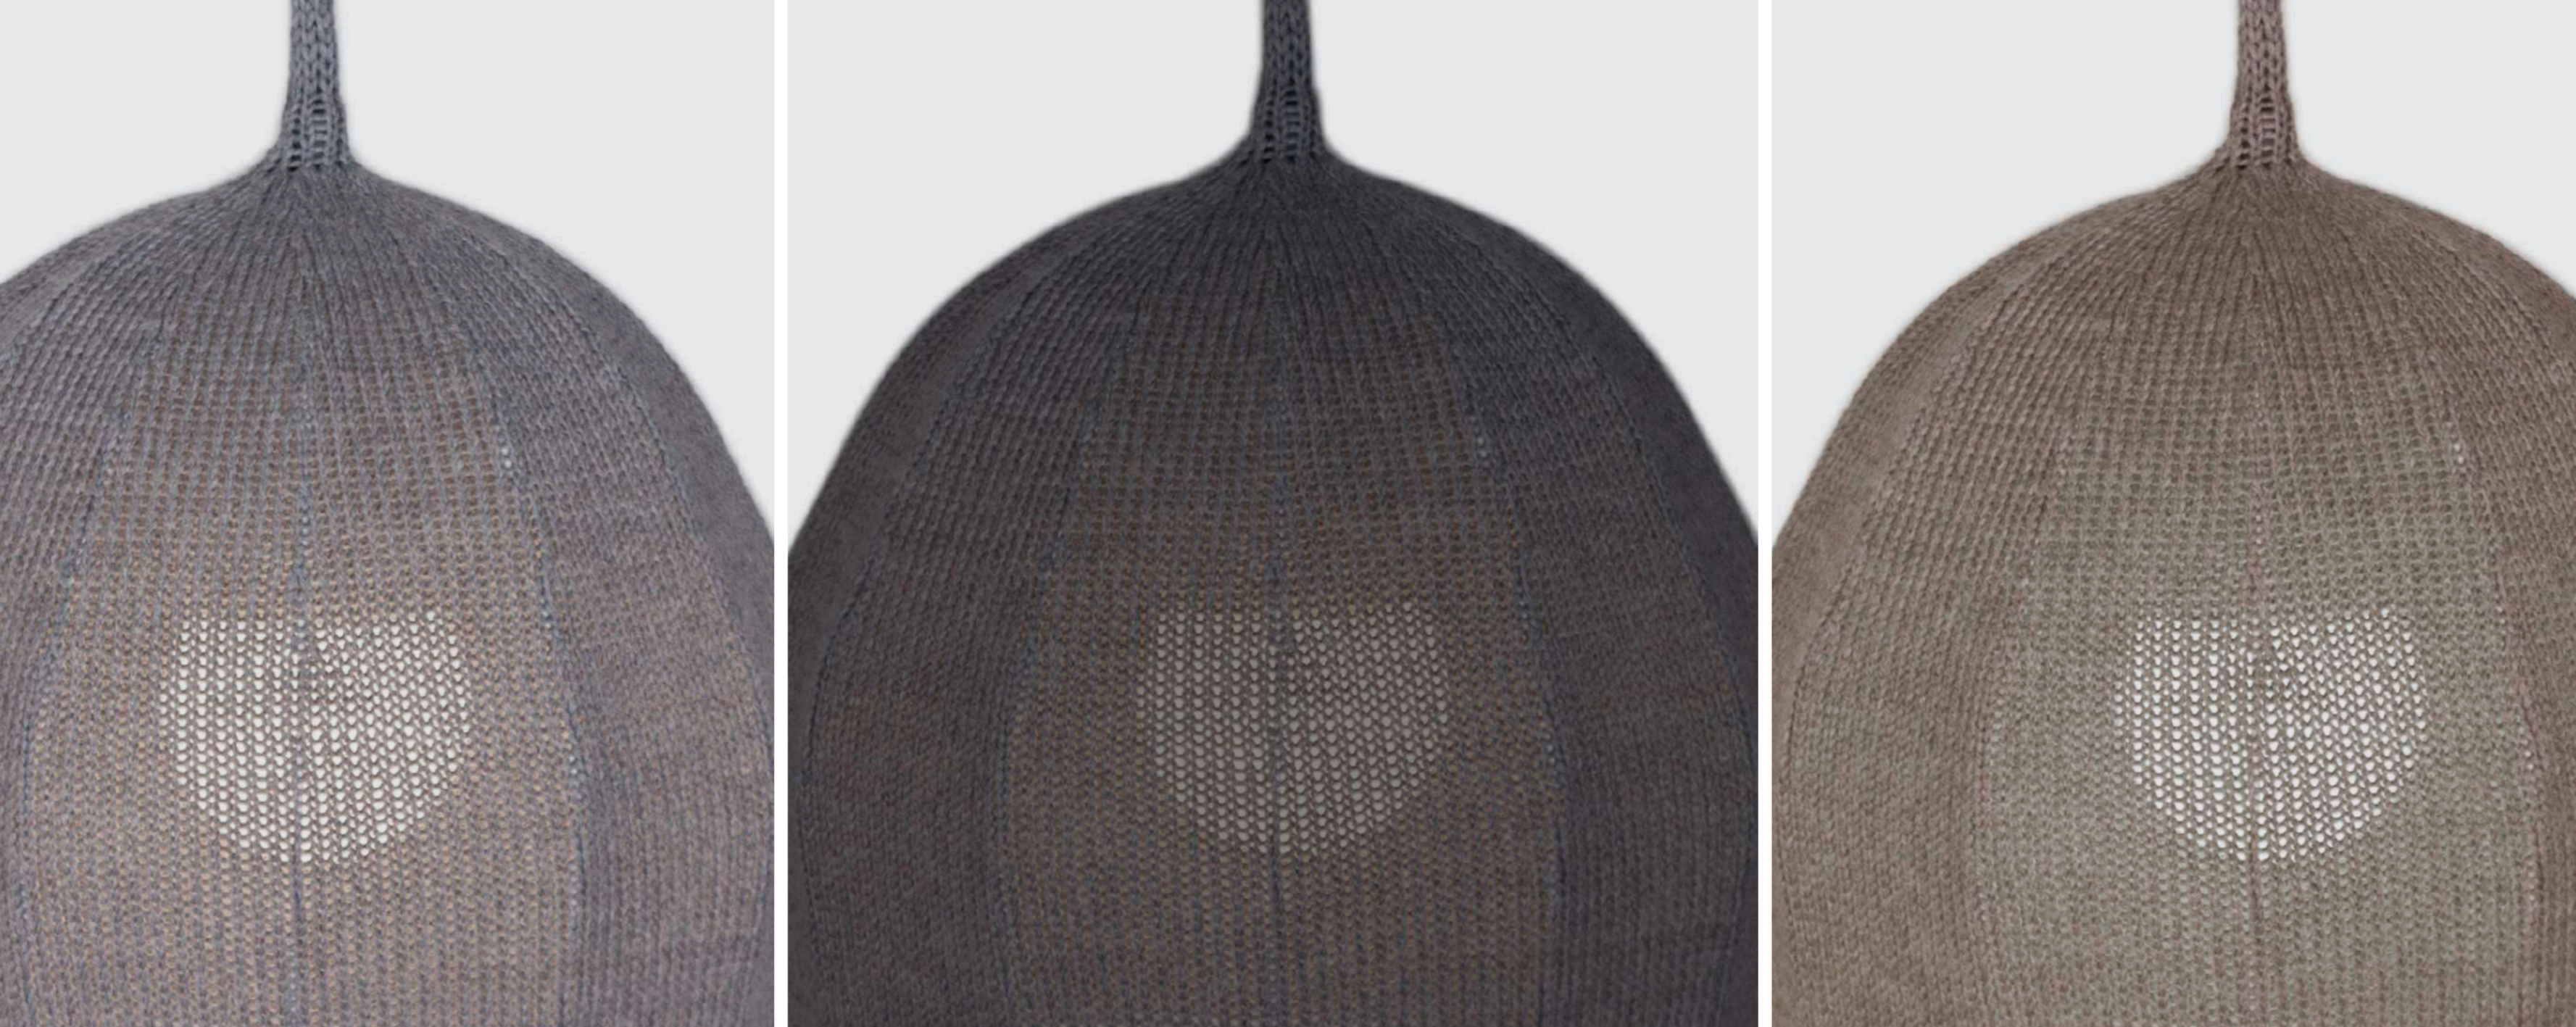

RAY hangs on to things, wraps objects together, follows the user to where it is needed, forming sculptures as it goes. In this way, the lamp combines the essentials of Ilot Ilov, who always aim to involve the user as a designer.

RAYs lampshade and the 12 meters of cable are covered by knitted merino wool. Due to this choice of material, it is intended to serve as a main source of light over a dinner table or in the designated reading corner. Used as a wall-mounted lamp, winding lamp, knotted or just lightly slung over the back of a chair - this lamp is made to create lighting space on a high aesthetic level whilst providing complete flexibility in adjusting to ones personal changing needs.