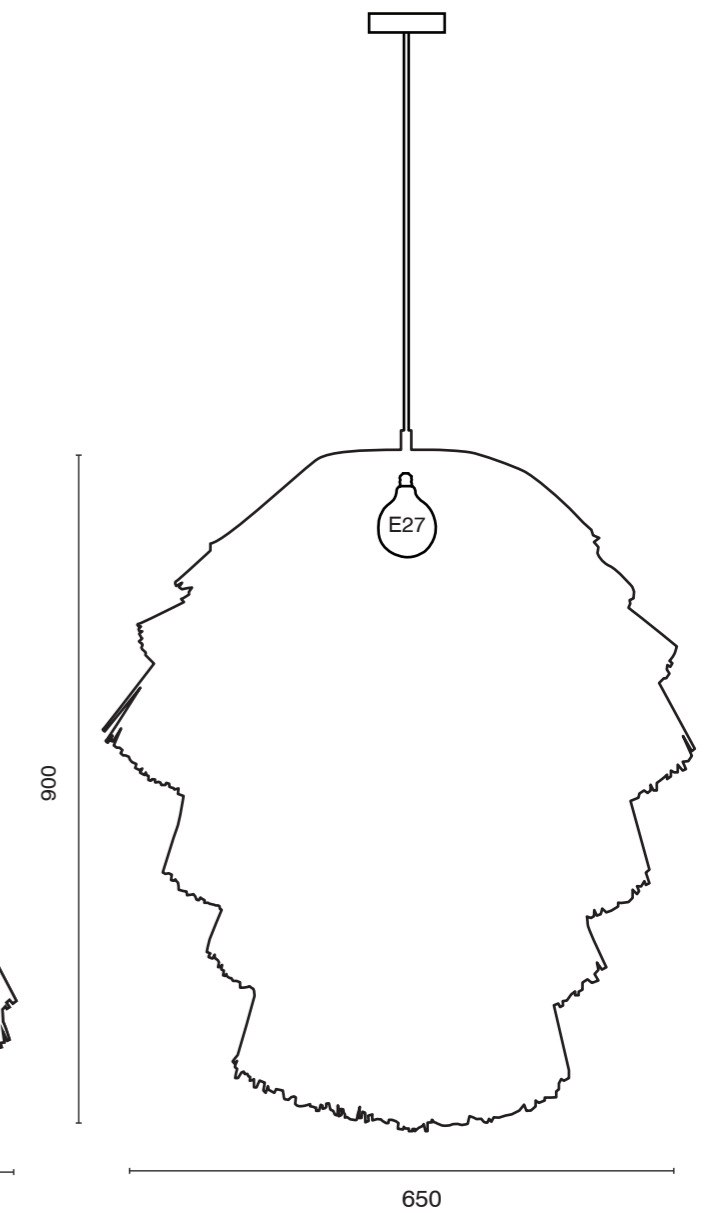

FRAN EDITION	
description:	pendant light
material:	raffia fringes
colours available :	coral, beige
including:	Ø100 mm x 25 mm ceiling canopy
made in:	latvia
production:	100% hand made
availability:	on request
years of development:	2019
design:	Ilot Ilov
website:	www.IlotIlov.com
pendant light:	CS
measurements:	650mm x 500mm
weight:	5,5 kg
pendant light:	RS
measurements:	700mm x 600mm
weight:	5,5 kg
pendant light:	AS
measurements:	650mm x 900mm
weight:	5,5 kg