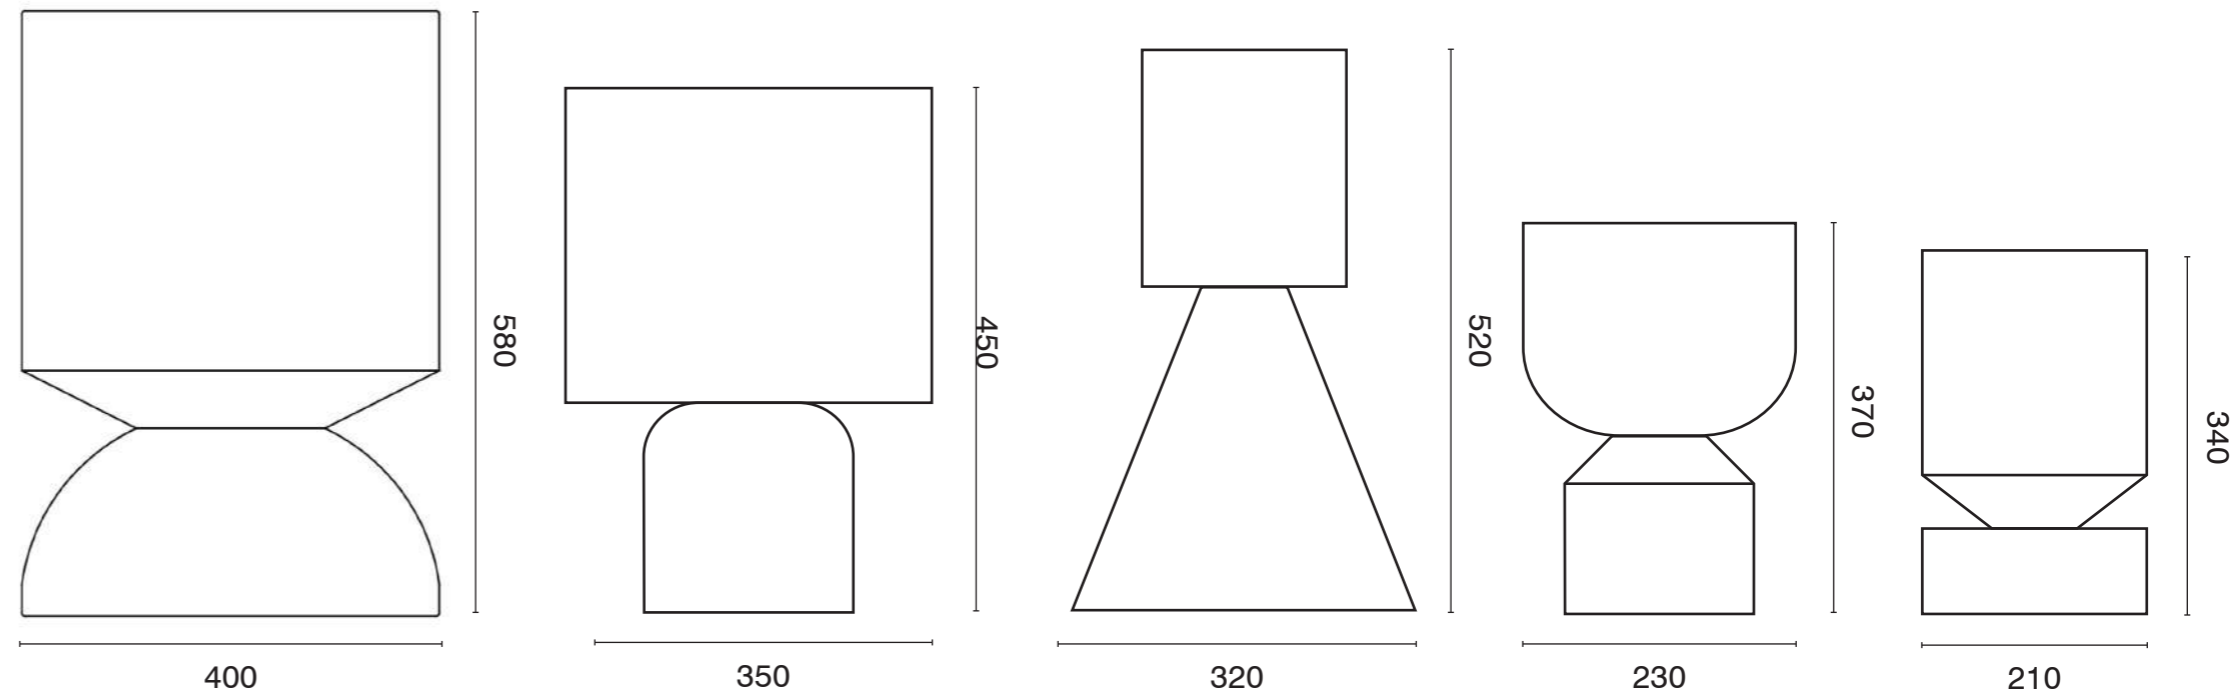

Addressing the need of our customers looking for better domestication of the largest potted plants, we added ADA BIG to our planter collection. With 58 centimeters of height and 40 centimeters of diameter, the biggest of planters is the one to make an impression. Made to house the large plants, ADA BiG will be an elegant addition to your lounge area or garden.

planter:	big
measurements:	580 x 400mm
weight:	3,5kg

planter:	bold
measurements:	v
weight:	1,5kg

planter:	large
measurements:	520mm x 320mm
weight:	1,7 kg

planter:	midi
measurements:	370mm x 230mm
weight:	1kg

planter:	small
measurements:	340mm x 210mm
weight:	1kg

The frame THEO puts pots from diameter 17 - 22 centimeter up in the air. Two stoppers made from cork are included. They are plugged into the hole in the bottom due to keep the roots well supplied with water and match any pot. Equipped with a 150 centimeter long rope, THEO allows adjusting the height dynamically.