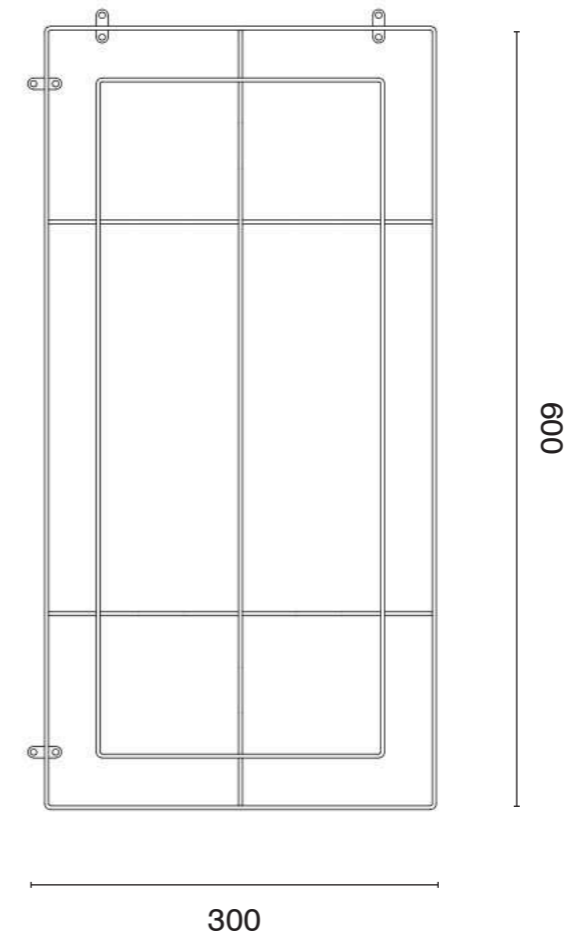

table light:	small
measurements:	290mm x 370mm
weight:	2 kg

table light:	midi
measurements:	420mm x 700mm
weight:	4 kg

table light:	large
measurements:	540mm x 900mm
weight:	6 kg

**FRAN FLOOR**

With a solid block base, FRAN FLOOR is a massive floor lamp with a height of 180 centimetres. Its lampshade unfolds an eccentric effect with its 80 centimetre diameter.

RANK	
description:	climbing aid for plants
material:	steel powder-coated
including:	set of 5
colours available :	black
made in:	poland
production:	100% hand made
availability:	in stock
years of development:	2022
design:	Ilot Ilov
website:	<a href="http://www.IlotIlov.com">www.IlotIlov.com</a>
measurements:	300mm x 600mm x 155mm
weight:	3,5 kg