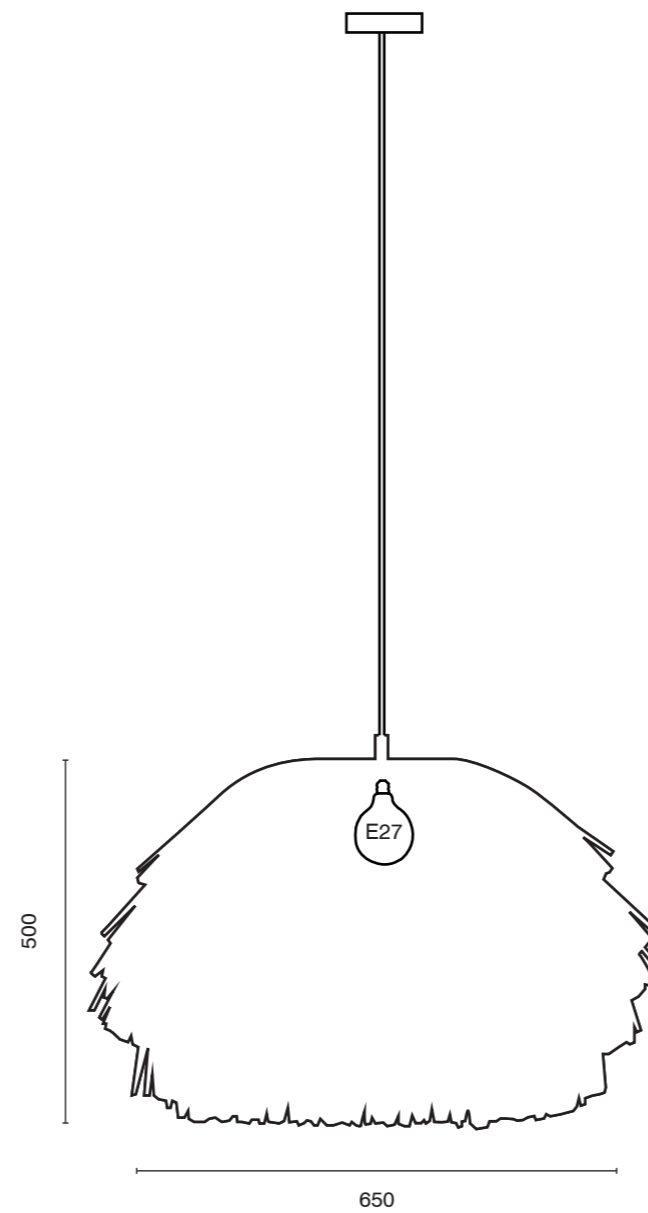

FRAN EDITION	
description:	pendant light
material:	raffia fringes
colours available :	coral, beige
including:	Ø100 mm x 25 mm ceiling canopy
made in:	latvia
production:	100% hand made
availability:	on request
years of development:	2019
design:	Ilot Ilov
website:	www.IlotIlov.com
pendant light:	CS
measurements:	650mm x 500mm
weight:	5,5 kg
pendant light:	RS
measurements:	700mm x 600mm
weight:	5,5 kg
pendant light:	AS
measurements:	650mm x 900mm
weight:	5,5 kg