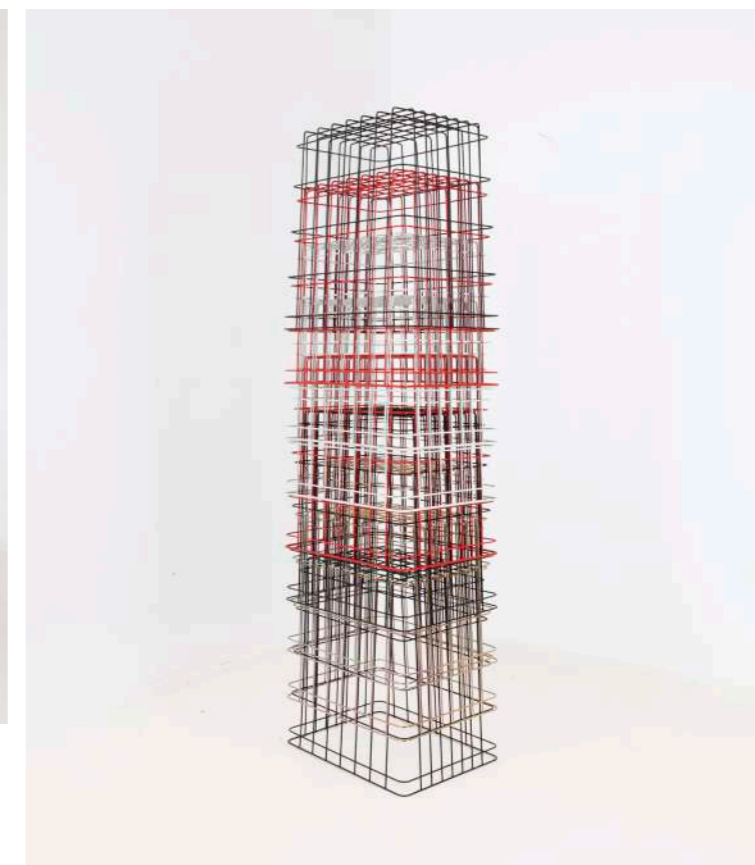

EARL is a flexible light that is convincing through its simple, but a dynamic system. The wooden pearls threaded on a cable act as levels in order to adjust the illuminating object. A hook locates the light source to any desired position. This provides an easy method of changing height and orientation, which enables a wide variety of implementation. The led light source is embedded into the biggest pearl at the end of the thread. The silicone shade is pushed onto this pearl without being fixated. Similar to a spherical joint, the silicone shade can be moved into different directions.

EARL	
description:	pendant light
materials:	beech wood, steel, silicon
including:	light bulb
colours available :	nature, nature/marbled black
made in:	germany
production:	100% hand made
availability:	in stock
years of development:	2011, 2013
design:	Ilot Ilov
website:	www.IlotIlov.com
pendand lamp:	earl
measurements:	Ø 243mm x 1500 mm
weight:	2 kg

**GRIT**

The stool GRIT stool with its thin wiring has the appearance of a delicate drawing. The cross-wiring resembles a steel basket and offers due to the many connecting points a lot of stability. To enhance sitting comfort a cork seat with the grit of the wiring on the underside can be added. GRIT can be stacked and is equally suited for indoors and outdoors.