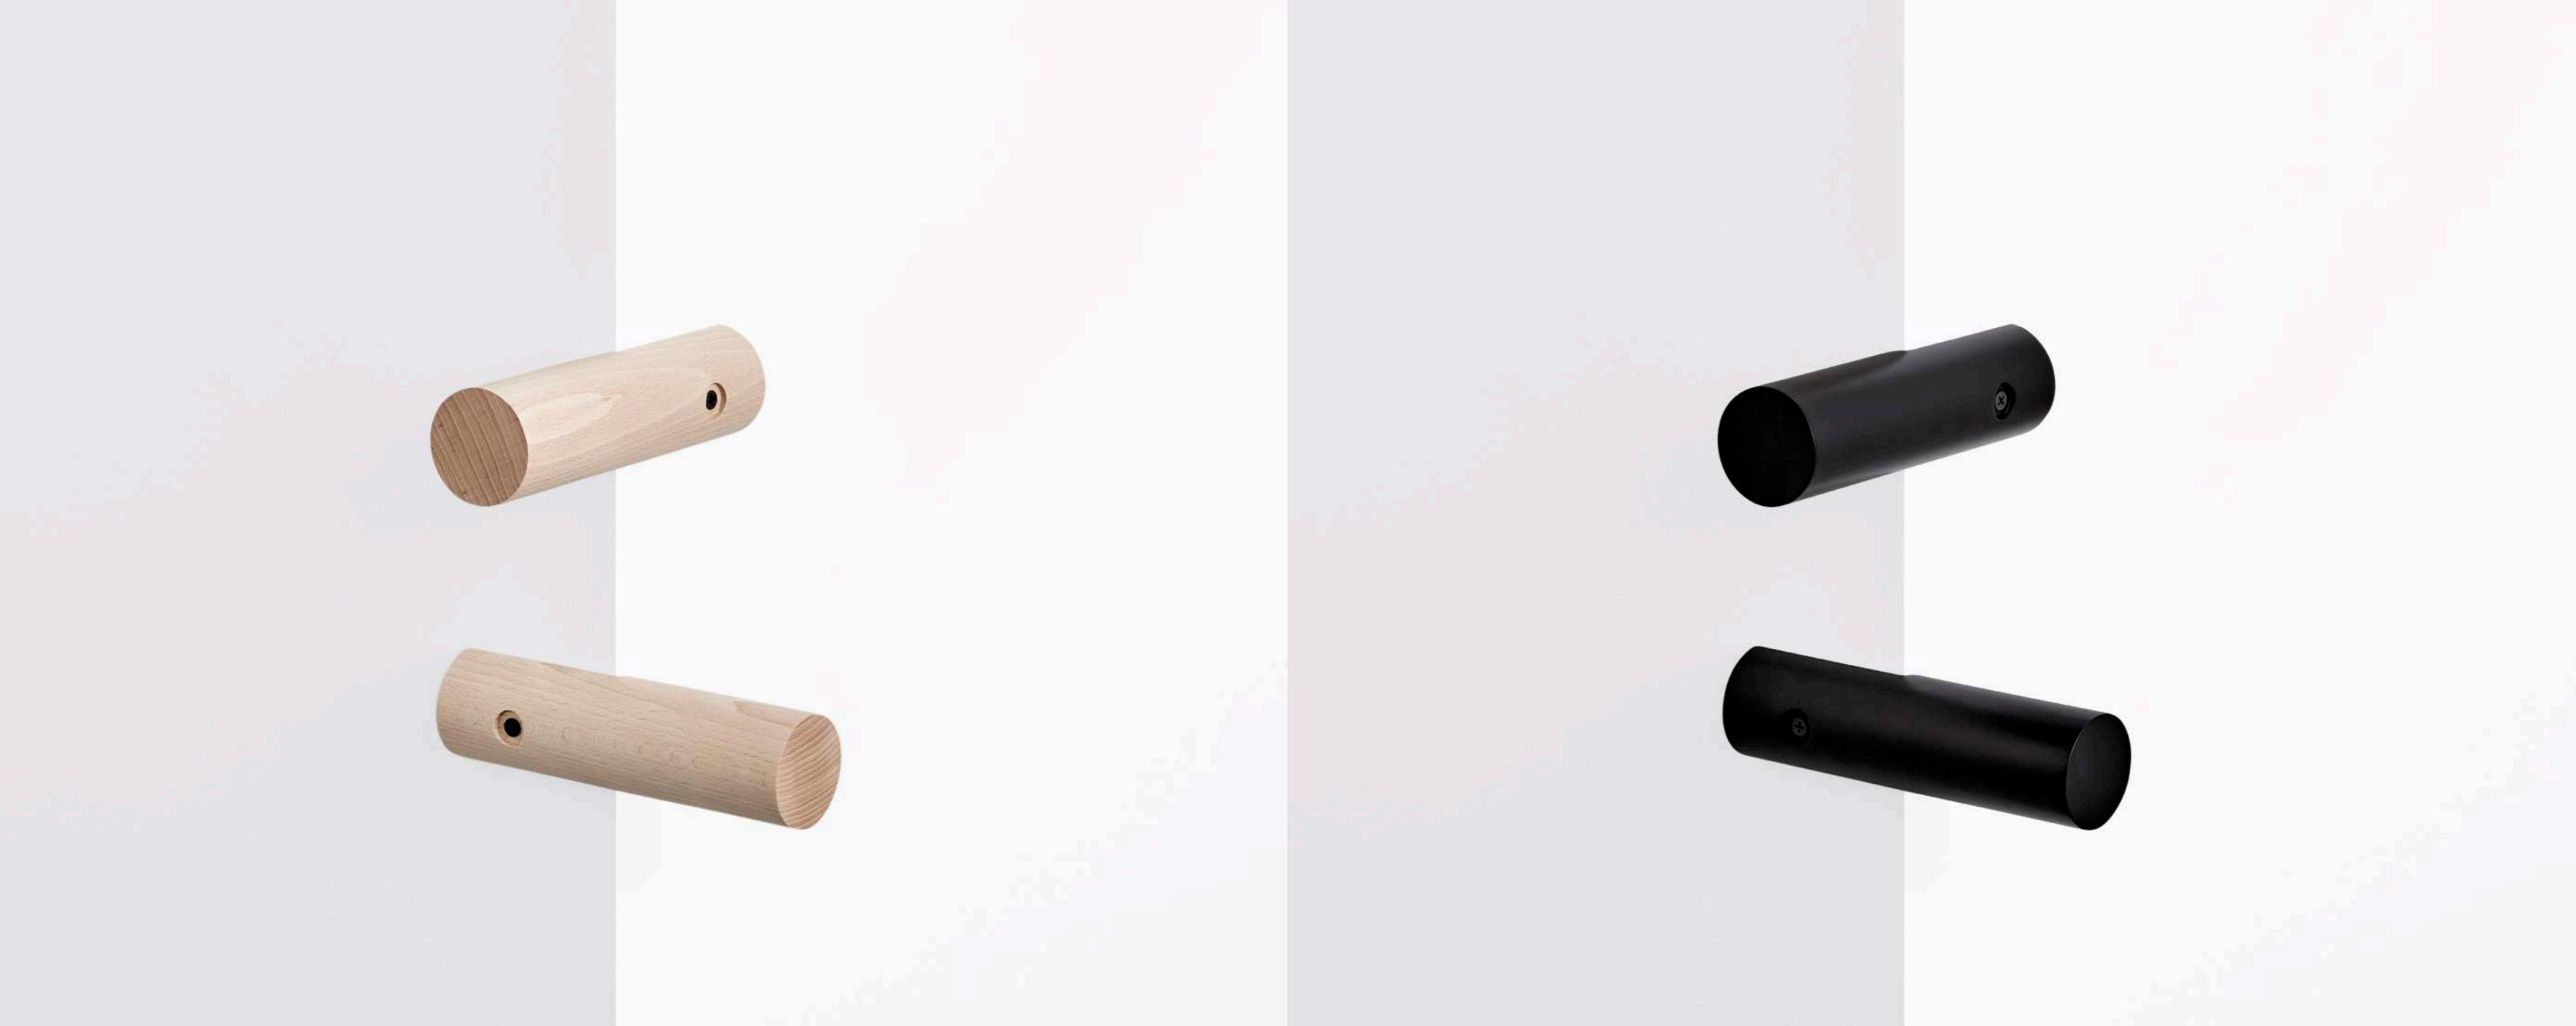

**H** **O** **O** **K**

HOOK is a cylindric round wood that adjusts itself and thus becomes a little helper at every corner. Whether it be a wall or a cabinet, each and everything can with the help of HOOK become a piece of furniture with hooks or a very special coat rack. The cylinder is wedged tight in a 90-degree angle and stable enough to carry some weight.

HOOK comes in natural beech wood or black lacquered.  
It comes in pairs, but can be individually applied and combined to create a very personal coat rack.

HOOK	
description:	hook for edges; set of two
material:	beech wood
including:	rawlplugs, screws
colours available :	black, natural
made in:	germany
production:	100% hand made
availability:	in stock
years of development:	2019
design:	llo t llov
website:	www.llo t llov.com
hook:	corner hook
measurements:	50 mm x 180 mm
weight:	600 gram