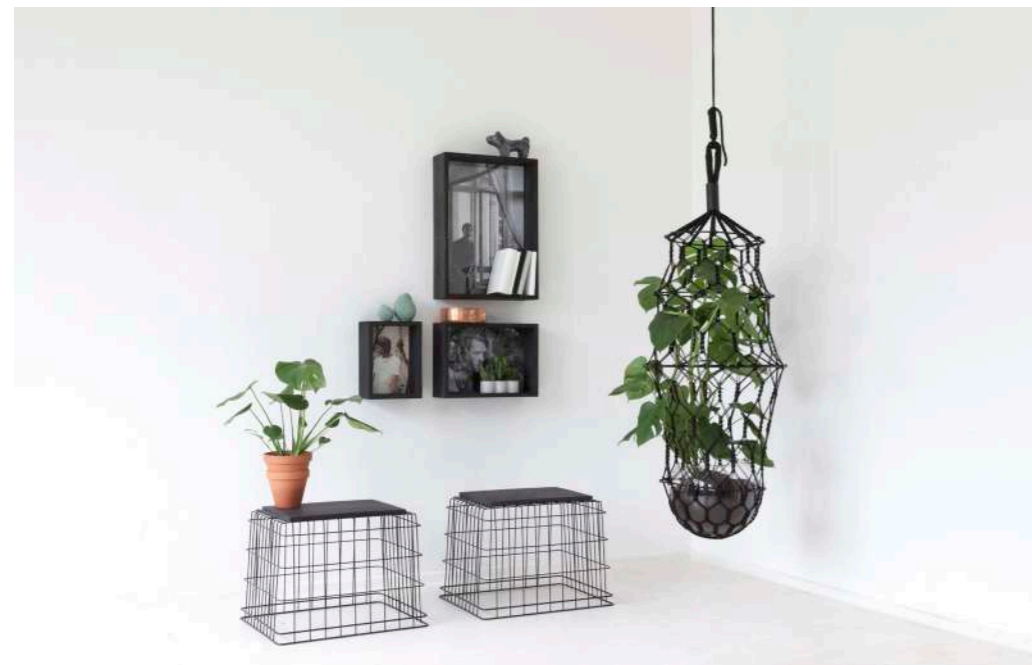

**LUCILLE**

Less is a bore when it comes to the domestic jungle. LUCILLE is a contemporary interpretation of a hanging plant basket and organizes our lush indoor greenery.

The knotted structure is adapted from the traditional macramé but converted for our modern needs. While conventional flower nets end in a bunch of loose ends, LUCILLEs construction is turned upside down and the ropes are bundled at the top. The noose serves as a hanging loop and the hoist also modifies the height.

With its big meshes and without curlicues, the airy cocoon leaves room for the plant to develop and serves as a climbing aid. Looking up from beneath we can see the usually hidden natural processes. Earth and roots are visible through the bottom of the hand-blown glass flowerpot.