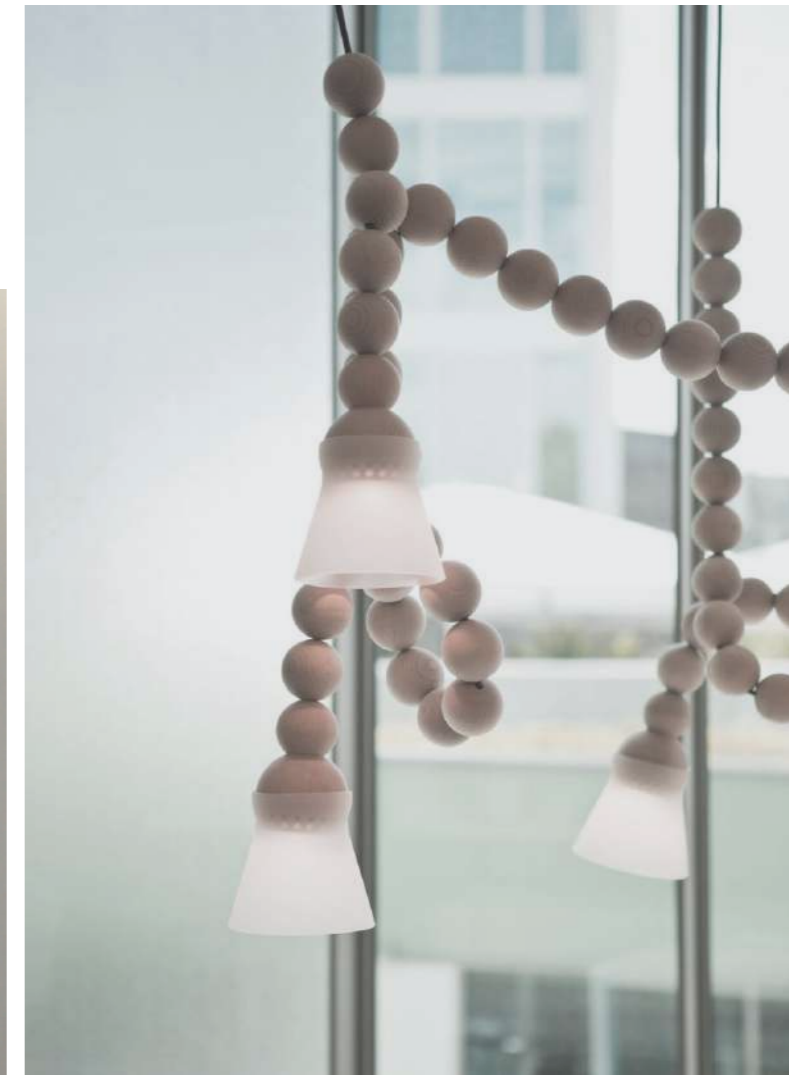

EARL is a flexible light that is convincing through its simple, but a dynamic system. The wooden pearls threaded on a cable act as levels in order to adjust the illuminating object. A hook locates the light source to any desired position. This provides an easy method of changing height and orientation, which enables a wide variety of implementation. The led light source is embedded into the biggest pearl at the end of the thread. The silicone shade is pushed onto this pearl without being fixated. Similar to a spherical joint, the silicone shade can be moved into different directions.