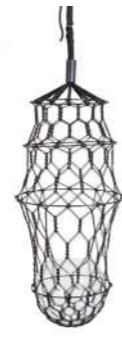

Product: Lucille Grand
Art No: LN14
Colour: black
RRP: 780,00 €