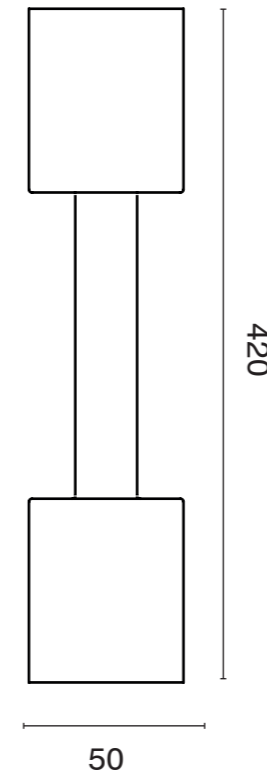

table light:	small
measurements:	290mm x 370mm
weight:	2 kg

table light:	midi
measurements:	420mm x 700mm
weight:	4 kg

table light:	large
measurements:	540mm x 900mm
weight:	6 kg

**FRAN FLOOR**

With a solid block base, FRAN FLOOR is a massive floor lamp with a height of 180 centimetres. Its lampshade unfolds an eccentric effect with its 80 centimetre diameter.

FRAN TOWER, DRUM, HIVE	
description:	pendant light
material:	raffia fringes
colours available :	coral, beige
including:	Ø100 mm x 30 mm ceiling canopy with steel wires
made in:	latvia
production:	100% hand made
availability:	on request
years of development:	2021
design:	Ilot Ilov
website:	www.lotilov.com
pendant light:	TOWER
measurements:	650mm x 1900mm
weight:	15 kg
pendant light:	DRUM
measurements:	850mm x 1250mm
weight:	10 kg
pendant light:	HIVE
measurements:	600mm x 1200mm
weight:	10 kg

The MEDEIA trio is not only divers through its geometric cuts. Each vase has its purpose of bouquet of flowers. Since MEDEIA BOLD restrains the wild branches, MEDEIA SLIM loves to hold just one flower. MEDEIA MIDI is self-confident even without any flower bouquet and charming just though its clear geometric shape. Not every vase needs to carry flowers.

MEDEIA	
description:	geometric vase
material:	aluminum
surface:	powder coated, raw
colours available :	white, black, blue, pigeon, raw
made in:	india
production:	100% hand made
availability:	in stock
years of development:	2016
design:	Ilot Ilov
website:	www.IlotIlov.com
vase:	bold
measurements:	250mm x 220mm
weight:	800g
vase:	midi
measurements:	160mm x 270mm
weight:	650g
vase:	slim
measurements:	50mm x 420mm
weight:	500g