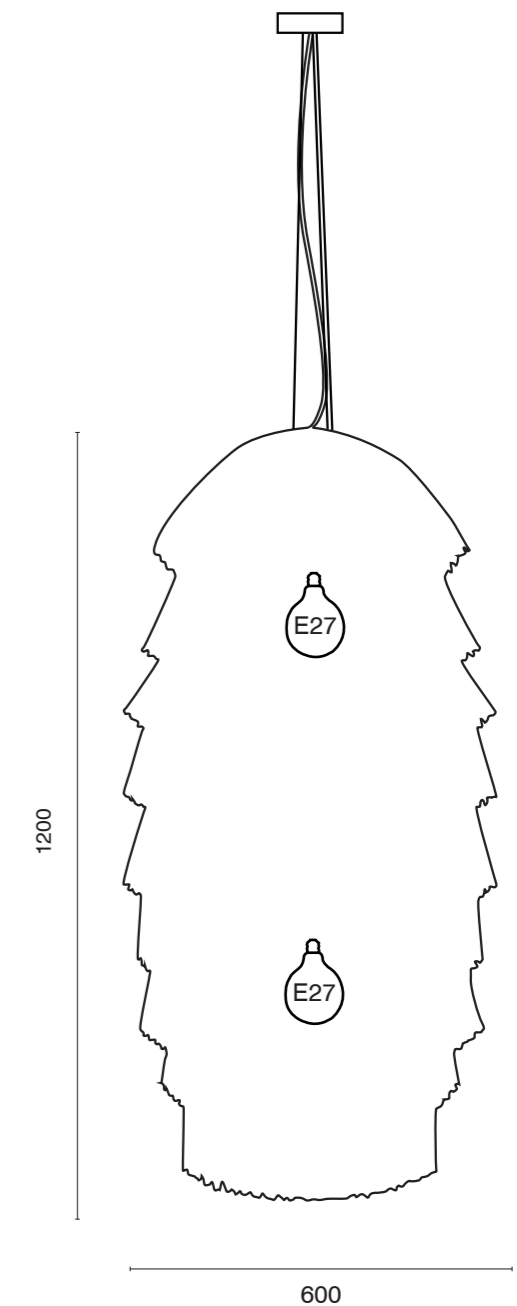

FRAN TOWER, DRUM, HIVE	
description:	pendant light
material:	raffia fringes
colours available :	coral, beige
including:	Ø100 mm x 30 mm ceiling canopy with steel wires
made in:	latvia
production:	100% hand made
availability:	on request
years of development:	2021
design:	Ilot Ilov
website:	www.lotilov.com
pendant light:	TOWER
measurements:	650mm x 1900mm
weight:	15 kg
pendant light:	DRUM
measurements:	850mm x 1250mm
weight:	10 kg
pendant light:	HIVE
measurements:	600mm x 1200mm
weight:	10 kg