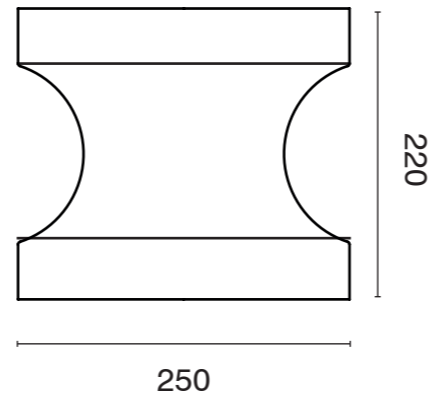

table light:	small
measurements:	290mm x 370mm
weight:	2 kg

table light:	midi
measurements:	420mm x 700mm
weight:	4 kg

table light:	large
measurements:	540mm x 900mm
weight:	6 kg

**FRAN FLOOR**

With a solid block base, FRAN FLOOR is a massive floor lamp with a height of 180 centimetres. Its lampshade unfolds an eccentric effect with its 80 centimetre diameter.

FRAN TOWER, DRUM, HIVE	
description:	pendant light
material:	raffia fringes
colours available :	coral, beige
including:	Ø100 mm x 30 mm ceiling canopy with steel wires
made in:	latvia
production:	100% hand made
availability:	on request
years of development:	2021
design:	Ilot Ilov
website:	www.lotilov.com
pendant light:	TOWER
measurements:	650mm x 1900mm
weight:	15 kg
pendant light:	DRUM
measurements:	850mm x 1250mm
weight:	10 kg
pendant light:	HIVE
measurements:	600mm x 1200mm
weight:	10 kg

The MEDEIA trio is not only divers through its geometric cuts. Each vase has its purpose of bouquet of flowers. Since MEDEIA BOLD restrains the wild branches, MEDEIA SLIM loves to hold just one flower. MEDEIA MIDI is self-confident even without any flower bouquet and charming just though its clear geometric shape. Not every vase needs to carry flowers.

MEDEIA	
description:	geometric vase
material:	aluminum
surface:	powder coated, raw
colours available :	white, black, blue, pigeon, raw
made in:	india
production:	100% hand made
availability:	in stock
years of development:	2016
design:	Ilot Ilov
website:	www.IlotIlov.com
vase:	bold
measurements:	250mm x 220mm
weight:	800g
vase:	midi
measurements:	160mm x 270mm
weight:	650g
vase:	slim
measurements:	50mm x 420mm
weight:	500g