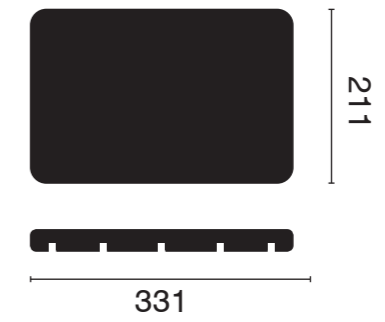

GRIT	
description:	stool
materials:	powder coated steel, cork
including:	cork pad
colours available :	black, grey, red, white
made in:	poland
production:	100% hand made
availability:	in stock
years of development:	2013
design:	llo t llov
website:	www.llo t llov.com
stool:	grit
measurements:	460mm x 496mm x 340mm
weight:	3 kg