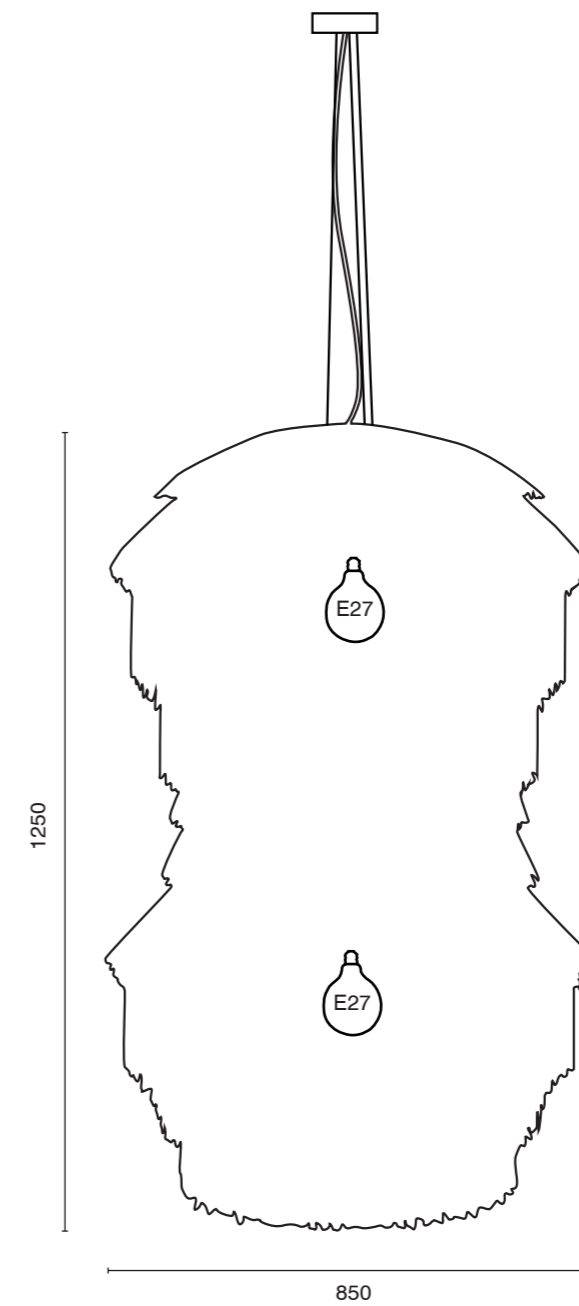

FRAN TOWER, DRUM, HIVE	
description:	pendant light
material:	raffia fringes
colours available :	coral, beige
including:	Ø100 mm x 30 mm ceiling canopy with steel wires
made in:	latvia
production:	100% hand made
availability:	on request
years of development:	2021
design:	Ilot Ilov
website:	www.lotilov.com
pendant light:	TOWER
measurements:	650mm x 1900mm
weight:	15 kg
pendant light:	DRUM
measurements:	850mm x 1250mm
weight:	10 kg
pendant light:	HIVE
measurements:	600mm x 1200mm
weight:	10 kg