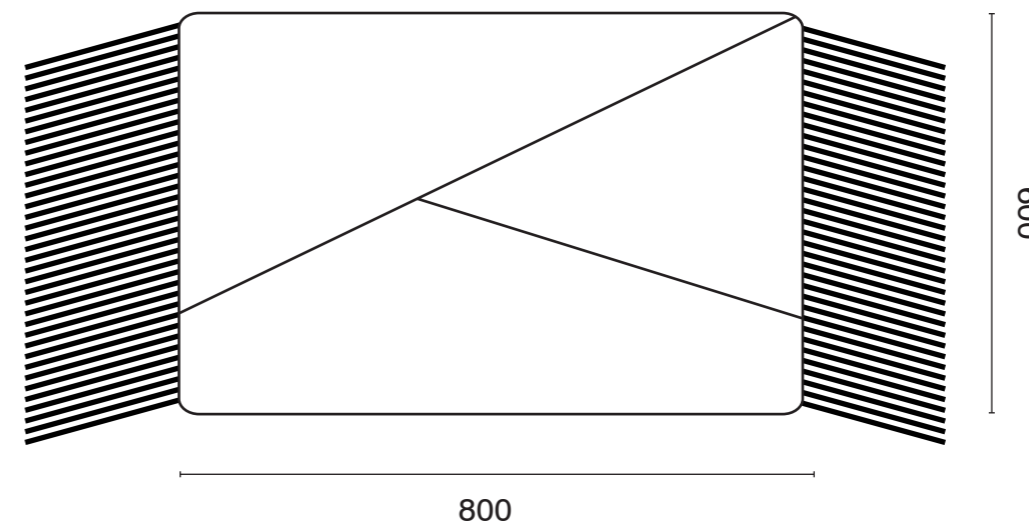

GUR PILLOW	
description:	pillow case
material:	cotton
including:	pillow not included
colours available :	multicoloured
made in:	portugal
production:	100% hand made
availability:	in stock
years of development:	2019
design:	llo t llov
website:	www.llo t llov.com
pillow case:	GUR pillow
measurements:	800mm x 600mm
weight:	1,5 kg