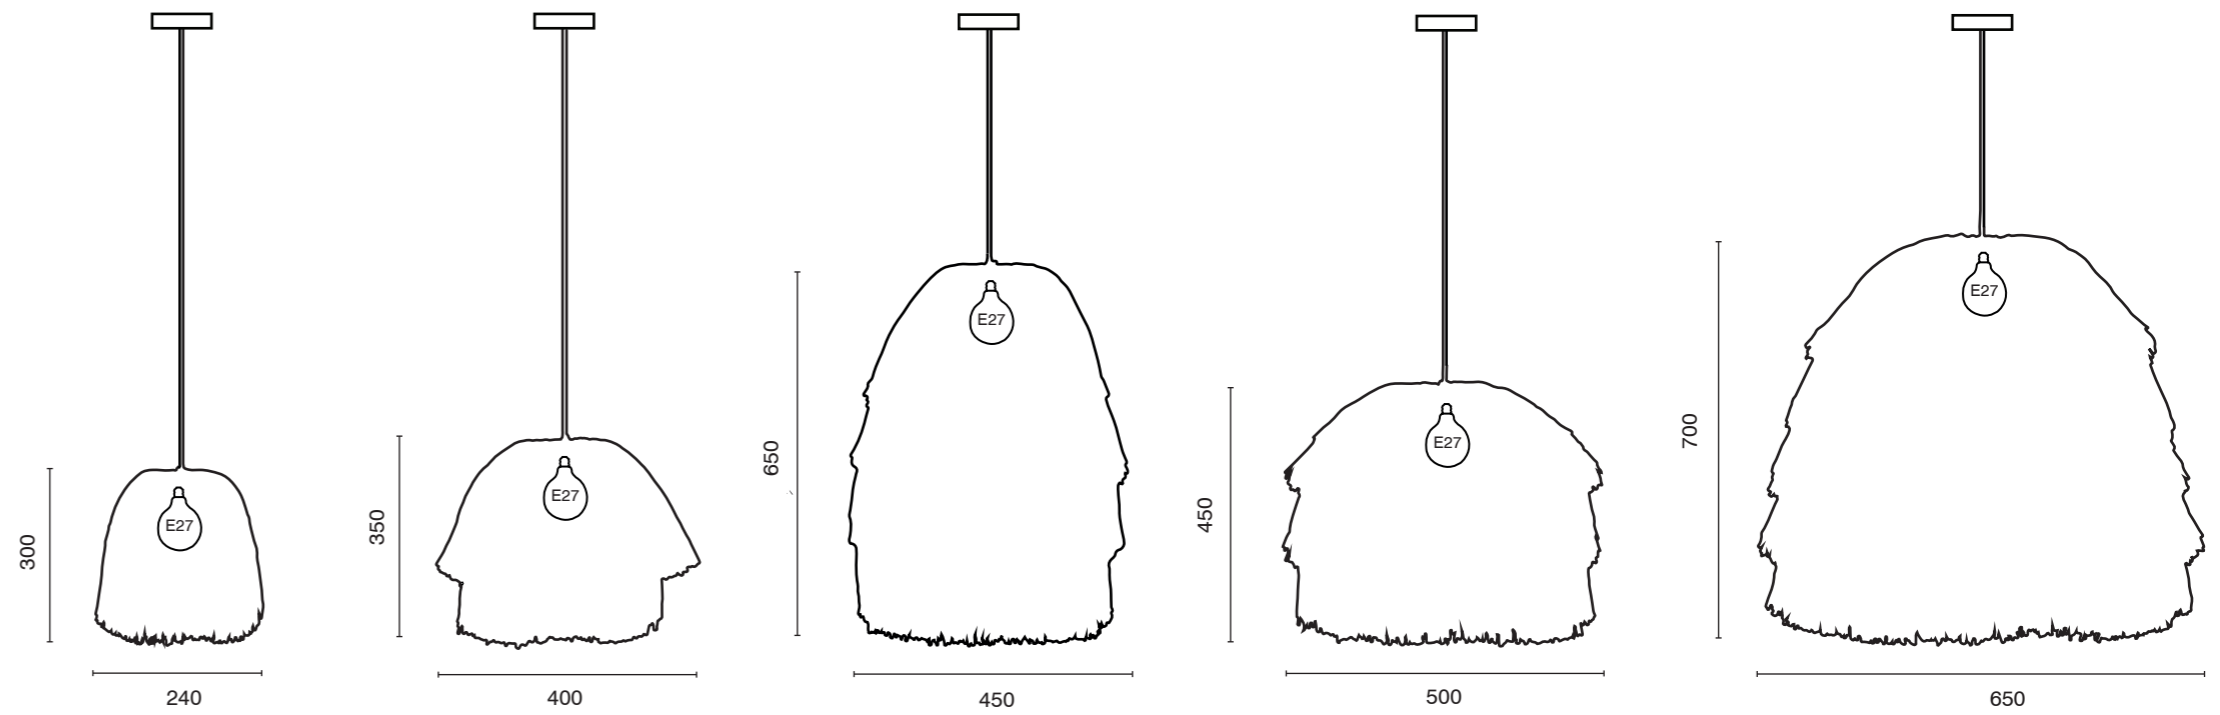

FRAN	
description:	pendant light
material:	raffia fringes
colours available :	coral, beige, green, black
including:	Ø100 mm x 25 mm ceiling canopy
made in:	latvia
production:	100% hand made
availability:	in stock
years of development:	2018
design:	Ilot Ilov
website:	www.IlotIlov.com
pendant light:	XL
measurements:	650mm x 700mm
weight:	5,5 kg
pendant light:	L
measurements:	500mm x 450mm
weight:	3 kg
pendant light:	M
measurements:	450mm x 650mm
weight:	3 kg
pendant light:	S
measurements:	400mm x 350mm
weight:	1,5 kg
pendant light:	XS
measurements:	240mm x 300mm
weight:	1,5 kg