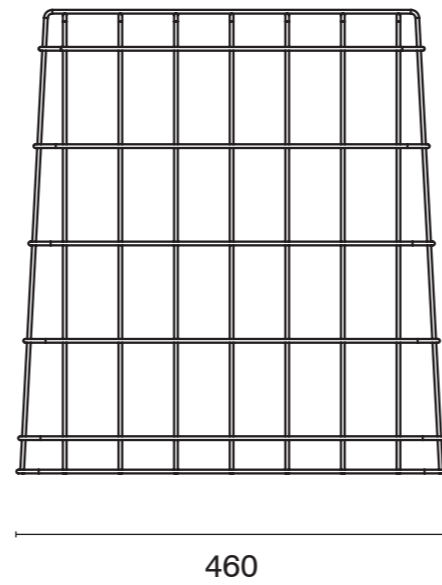

GRIT	
description:	stool
materials:	powder coated steel, cork
including:	cork pad
colours available :	black, grey, red, white
made in:	poland
production:	100% hand made
availability:	in stock
years of development:	2013
design:	llo t llov
website:	www.llo t llov.com
stool:	grit
measurements:	460mm x 496mm x 340mm
weight:	3 kg