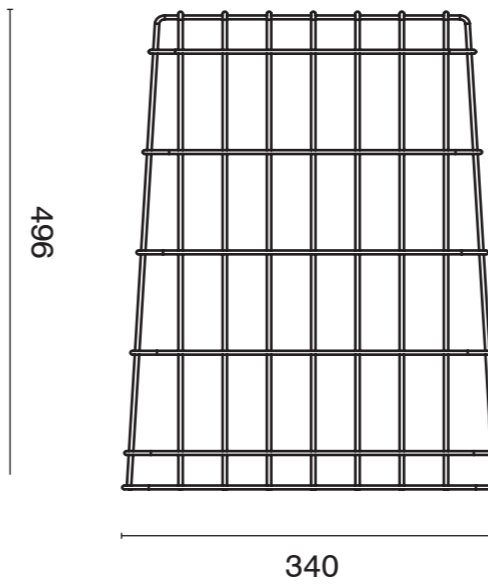

GRIT	
description:	stool
materials:	powder coated steel, cork
including:	cork pad
colours available :	black, grey, red, white
made in:	poland
production:	100% hand made
availability:	in stock
years of development:	2013
design:	llo t llov
website:	www.llo t llov.com
stool:	grit
measurements:	460mm x 496mm x 340mm
weight:	3 kg