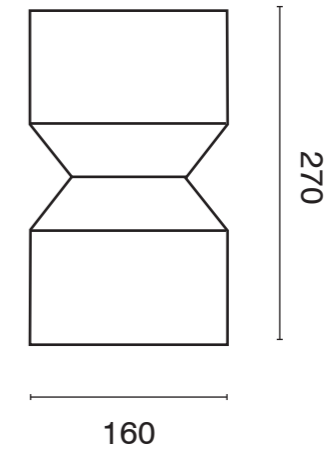

table light:	small
measurements:	290mm x 370mm
weight:	2 kg

table light:	midi
measurements:	420mm x 700mm
weight:	4 kg

table light:	large
measurements:	540mm x 900mm
weight:	6 kg

**FRAN FLOOR**

With a solid block base, FRAN FLOOR is a massive floor lamp with a height of 180 centimetres. Its lampshade unfolds an eccentric effect with its 80 centimetre diameter.

FRAN TOWER, DRUM, HIVE	
description:	pendant light
material:	raffia fringes
colours available :	coral, beige
including:	Ø100 mm x 30 mm ceiling canopy with steel wires
made in:	latvia
production:	100% hand made
availability:	on request
years of development:	2021
design:	Ilot Ilov
website:	www.lotilov.com
pendant light:	TOWER
measurements:	650mm x 1900mm
weight:	15 kg
pendant light:	DRUM
measurements:	850mm x 1250mm
weight:	10 kg
pendant light:	HIVE
measurements:	600mm x 1200mm
weight:	10 kg

MEDEIA	
description:	geometric vase
material:	aluminum
surface:	powder coated, raw
colours available :	white, black, blue, pigeon, raw
made in:	india
production:	100% hand made
availability:	in stock
years of development:	2016
design:	Ilot Ilov
website:	www.IlotIlov.com
vase:	bold
measurements:	250mm x 220mm
weight:	800g
vase:	midi
measurements:	160mm x 270mm
weight:	650g
vase:	slim
measurements:	50mm x 420mm
weight:	500g

planter:	big
measurements:	580 x 400mm
weight:	3,5kg

planter:	bold
measurements:	v
weight:	1,5kg

planter:	large
measurements:	520mm x 320mm
weight:	1,7 kg

planter:	midi
measurements:	370mm x 230mm
weight:	1kg