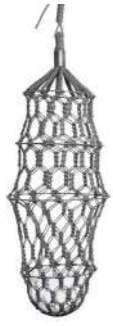

Product: Lucille Grand
Art No: LN12
Colour: grey
RRP: 780,00 €