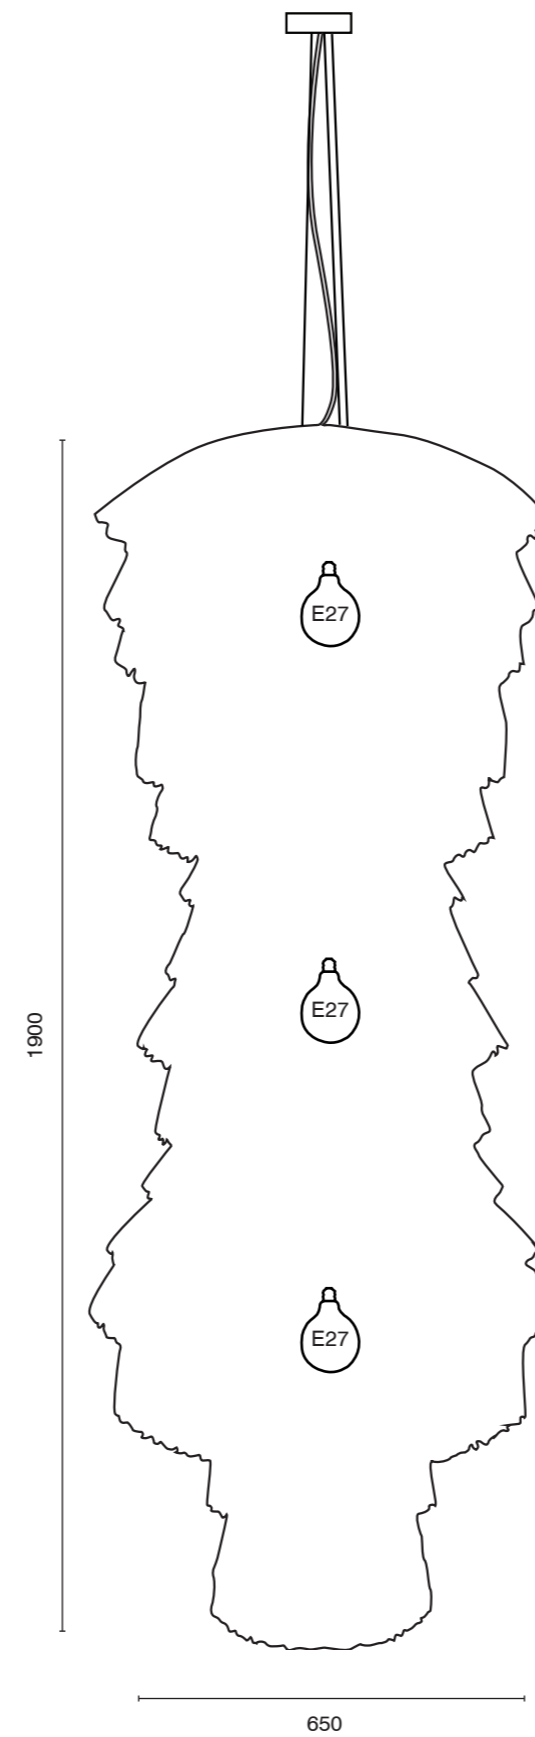

FRAN TOWER, DRUM, HIVE	
description:	pendant light
material:	raffia fringes
colours available :	coral, beige
including:	Ø100 mm x 30 mm ceiling canopy with steel wires
made in:	latvia
production:	100% hand made
availability:	on request
years of development:	2021
design:	Ilot Ilov
website:	www.lotilov.com
pendant light:	TOWER
measurements:	650mm x 1900mm
weight:	15 kg
pendant light:	DRUM
measurements:	850mm x 1250mm
weight:	10 kg
pendant light:	HIVE
measurements:	600mm x 1200mm
weight:	10 kg