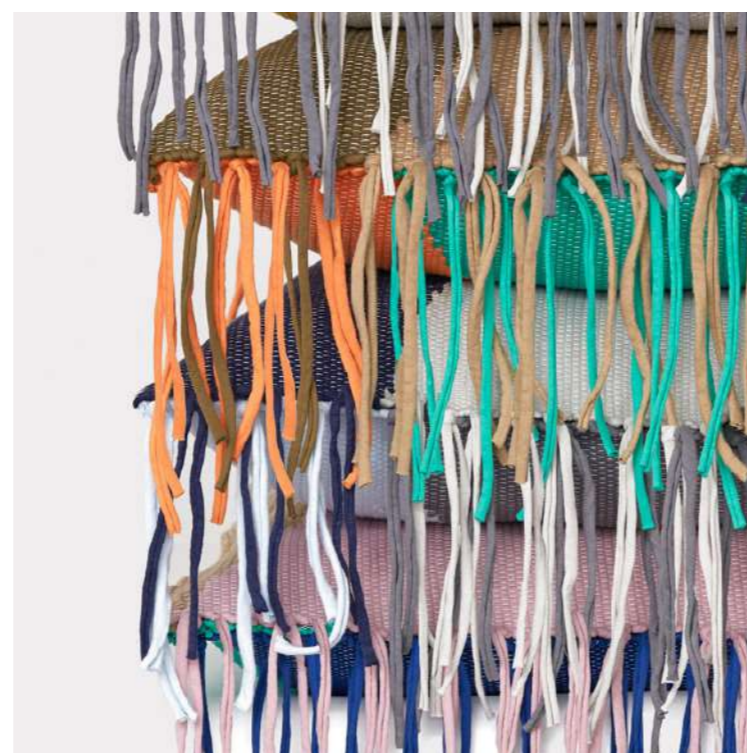

In collaboration with the Portuguese rug label ›rug by GUR‹ we designed our supersize pillows created from their handmade multicoloured rugs. Because of their size, they double as a seat cushion as well as a rest.