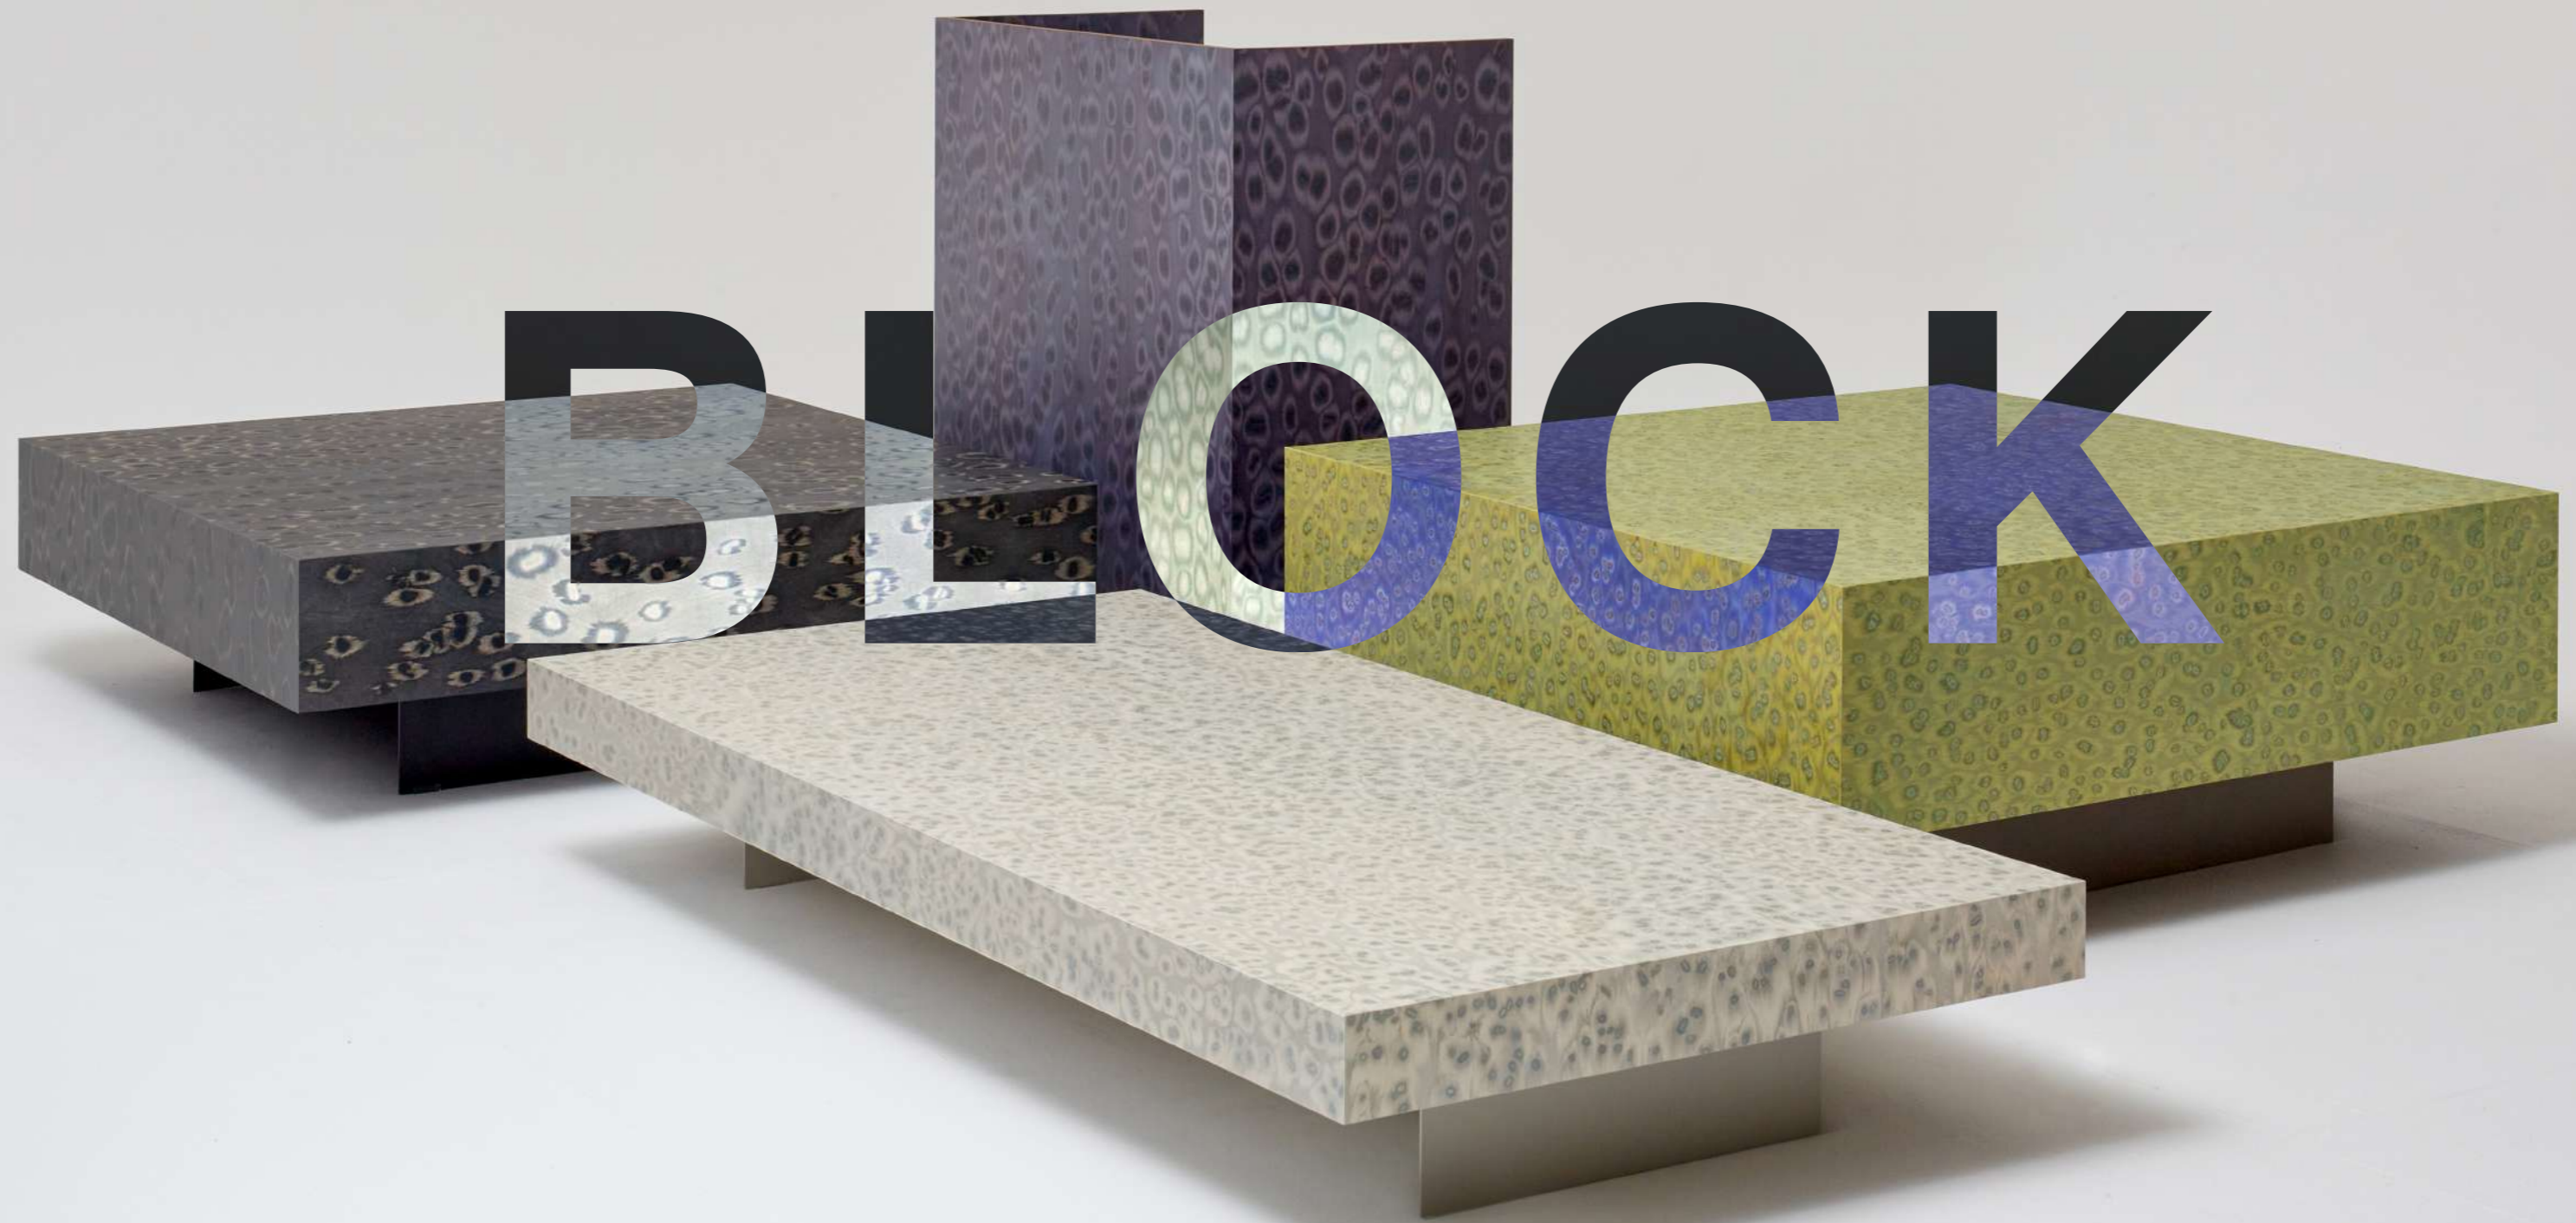

Not Now

lloç llov

**R
A
S
E**

S T A N D

A 3D rendering of the word "STAND" in a bold, black, sans-serif font. The letters "T" and "N" are replaced by dark, textured metal beams with a gold-colored top surface. The beams are positioned vertically, with the "T" beam extending upwards and the "N" beam extending downwards. The word is centered against a light gray background.

SHELWING

SIDEEBOARD

E D I T O R I A L

KARL

SNOW WHITE

The image features several fabric swatches. On the left, there are two rolls of fabric with a fine, repeating geometric pattern in shades of pink and white. To the right, there is a solid purple fabric sample. The background is a plain, light-colored surface.

CHAISE LOUNGE

BENCH

The image shows two round tables with glass tops and wooden frames. The table in the foreground has a clear glass top, while the one behind it has a pinkish-tinted glass top. Both tables have a simple, industrial-style wooden frame with four legs and a central crossbar. They are set against a plain, light-colored wall on a light-colored tiled floor. The text 'ELIAS & SON' is overlaid in a large, bold, black font across the center of the image.

ELIAS & SON

PLANIK

CLARK

25 / 25

BOB

A photograph of a white table with a speckled top. The table is supported by white legs. The word "BOBO" is written in large, bold, black capital letters across the center of the table top. The background is a plain, light-colored wall.