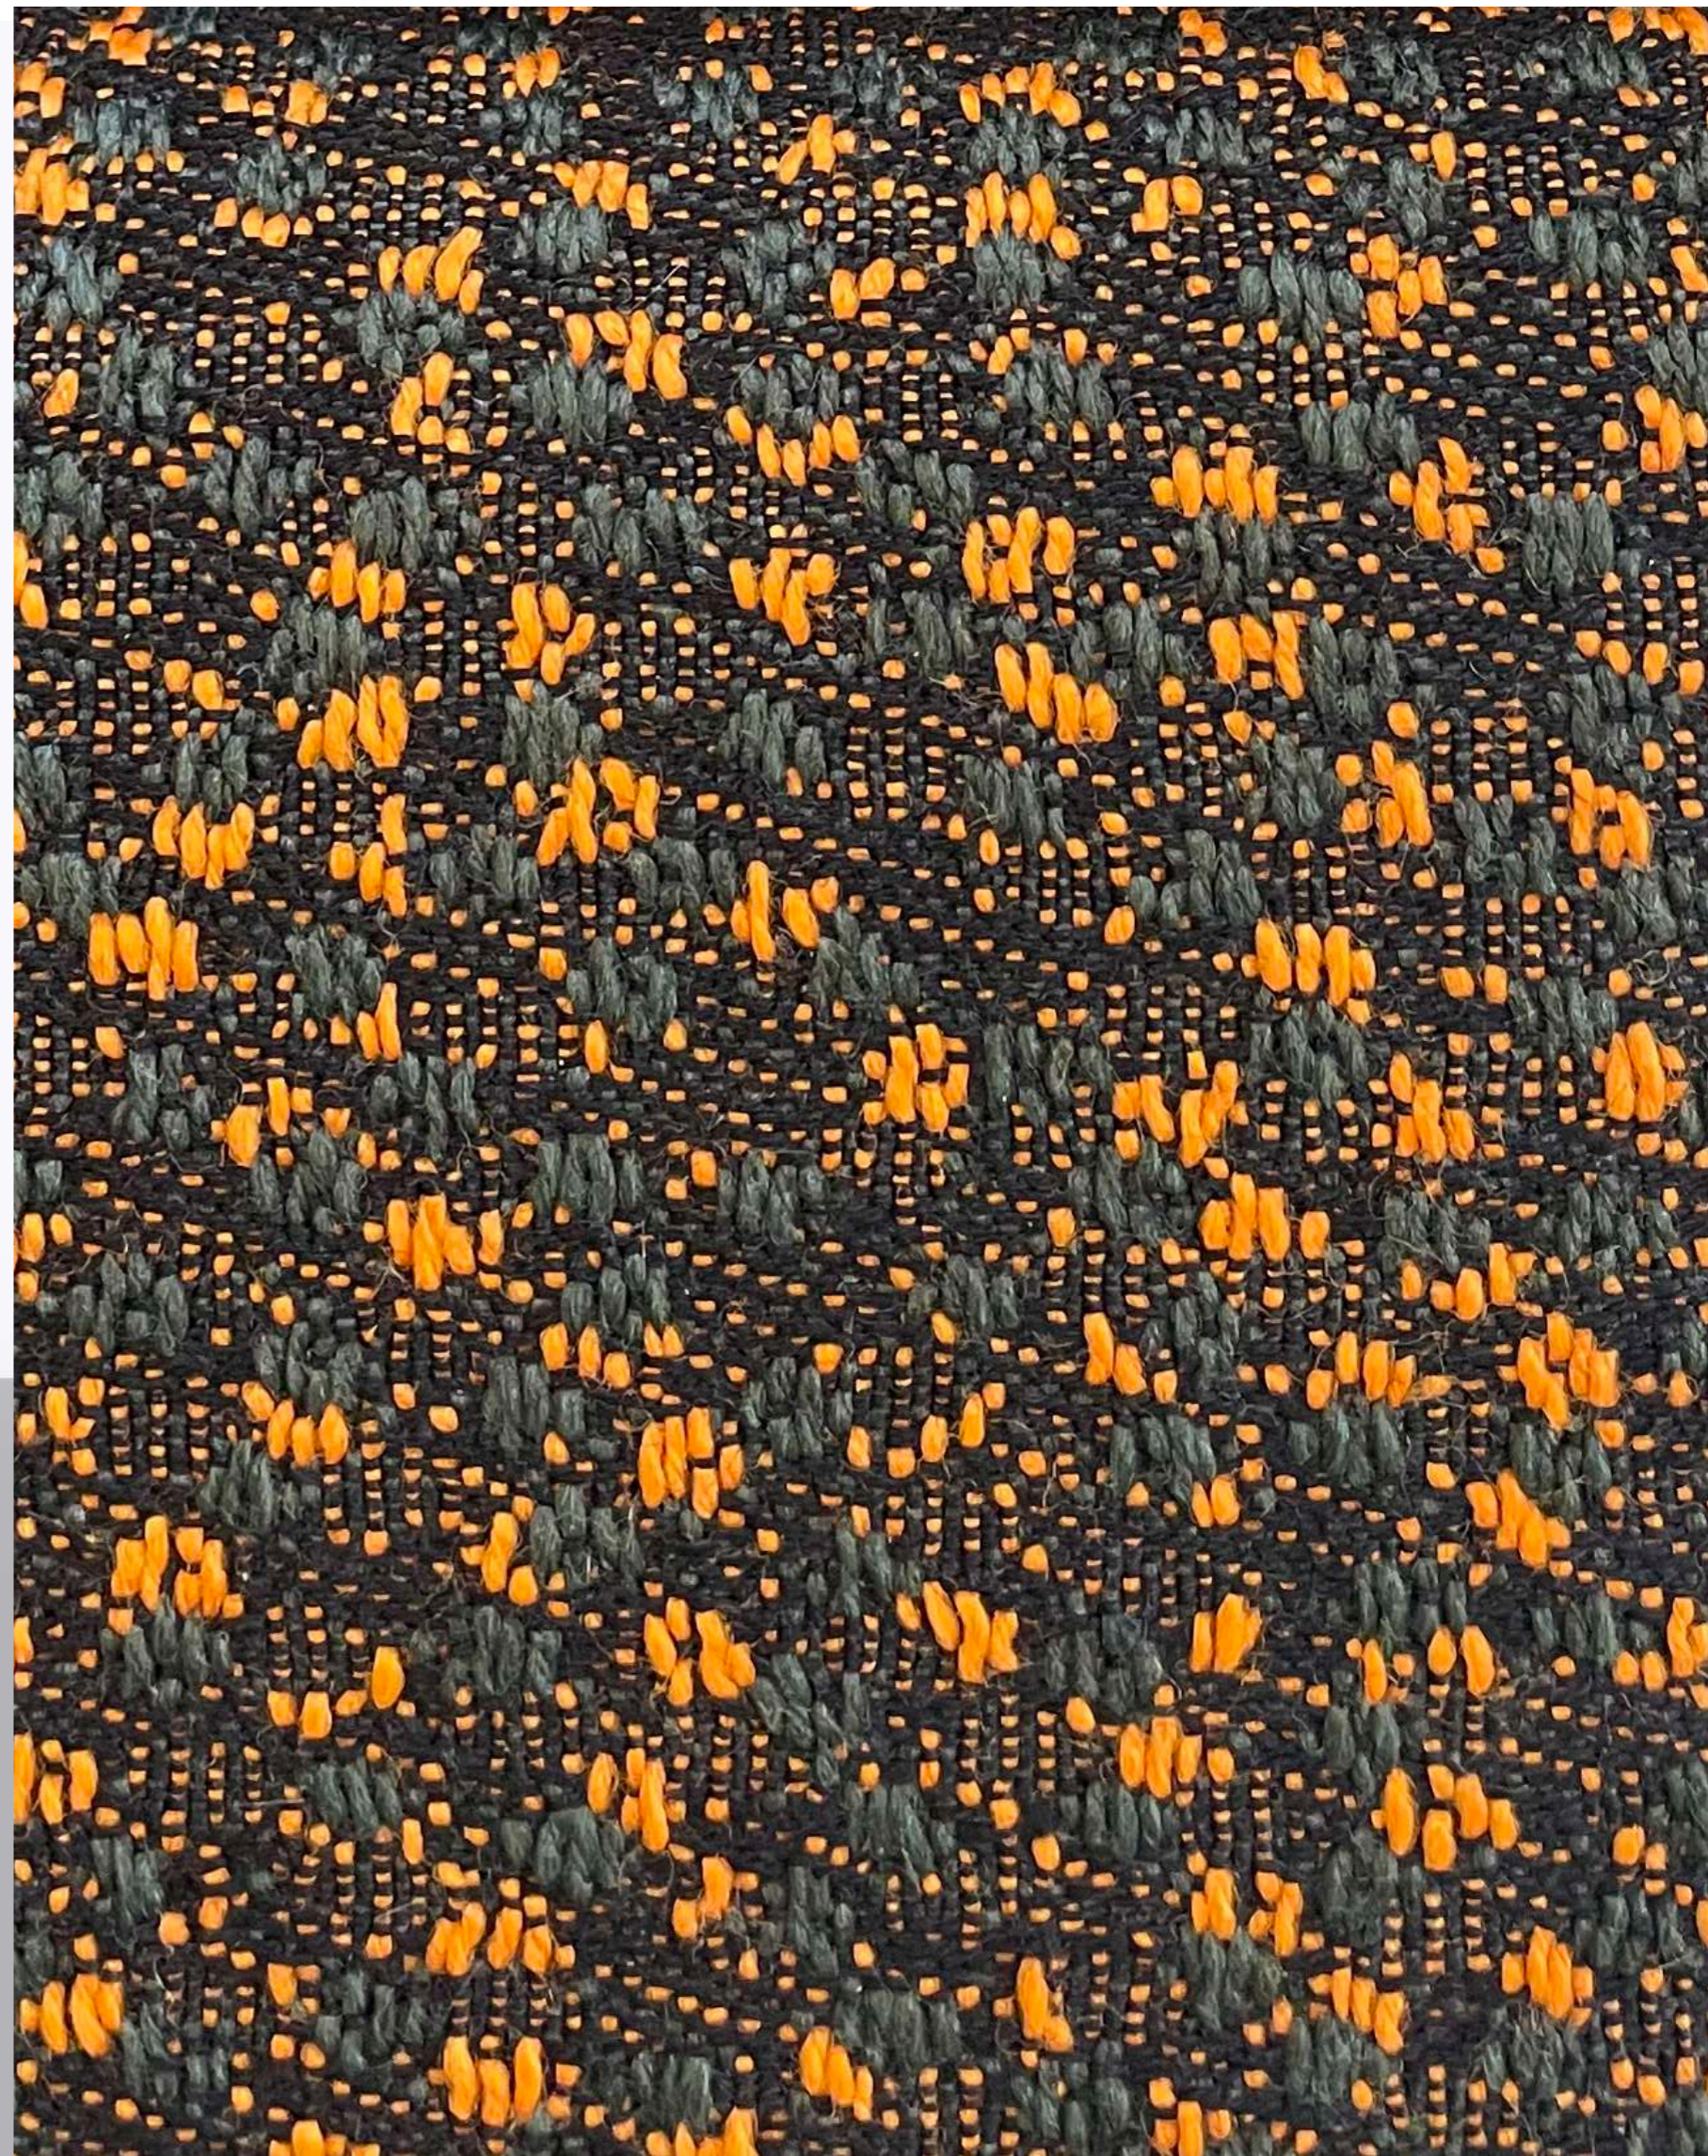

Not Now

lloç llov

**R
A
S
E**

S T A N D

A 3D rendering of the word "STAND" in a bold, black, sans-serif font. The letters "T" and "N" are replaced by dark, textured metal beams with a gold-colored top surface. The beams are positioned vertically, with the "T" beam extending upwards and the "N" beam extending downwards. The word is centered against a light gray background.

BLOCK

TEINNT

A clear glass jar with a ribbed texture is lying on its side on a light-colored surface. The jar is positioned in the center of the frame, and its shadow is cast to the right. The text "CREAM LIGHT" is overlaid in a bold, dark, sans-serif font across the middle of the image.

CREAM LIGHT

FRAN

KARLA

**T
A
B
L
E**

An aerial photograph of a green field, possibly a golf course, with a black vertical pole in the center. Two white diagonal lines cross the field, creating a triangular shape on the right side. The text 'SHELWING' is overlaid on the image.

SHELWING

SIDEEBOARD

E D I T O R I A L

KARL

SNOW WHITE

The image features several fabric swatches. On the left, there are two rolls of fabric with a fine, repeating geometric pattern in shades of pink and white. To the right, there is a solid purple fabric sample. The background is a plain, light-colored surface.