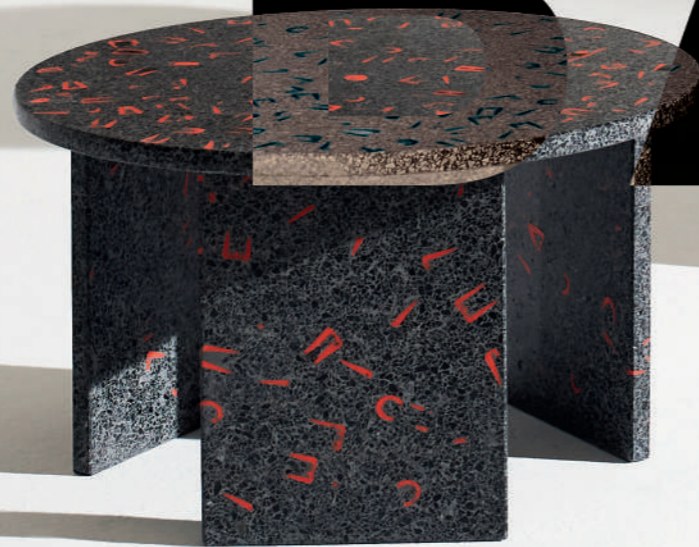

Not Now

lloç llov

**R
A
S
E**

S T A N D

A 3D rendering of the word "STAND" in a bold, black, sans-serif font. The letters "T" and "N" are replaced by dark, textured metal beams with a gold-colored top surface. The beams are positioned vertically, with the "T" beam extending upwards and the "N" beam extending downwards. The word is centered against a light gray background.

BLOCK

TEINNT

A clear glass jar with a ribbed texture is lying on its side on a light-colored surface. The jar is positioned in the center of the frame, and its shadow is cast to the right. The text "CREAM LIGHT" is overlaid in a bold, dark, sans-serif font across the middle of the image.

CREAM LIGHT

FRAN

KARLA

**T
A
B
L
E**

An aerial photograph of a green field, possibly a golf course, with a black vertical pole in the center. Two white diagonal lines cross the field, creating a triangular shape on the right side. The text 'SHELWING' is overlaid on the image.

ELIAS & SON

PLANIK

CLARK

25 / 25

BOB

A photograph of a white table with a speckled top. The table is supported by white legs. The word "BOBO" is written in large, bold, black capital letters across the center of the table top. The background is a plain, light-colored wall.