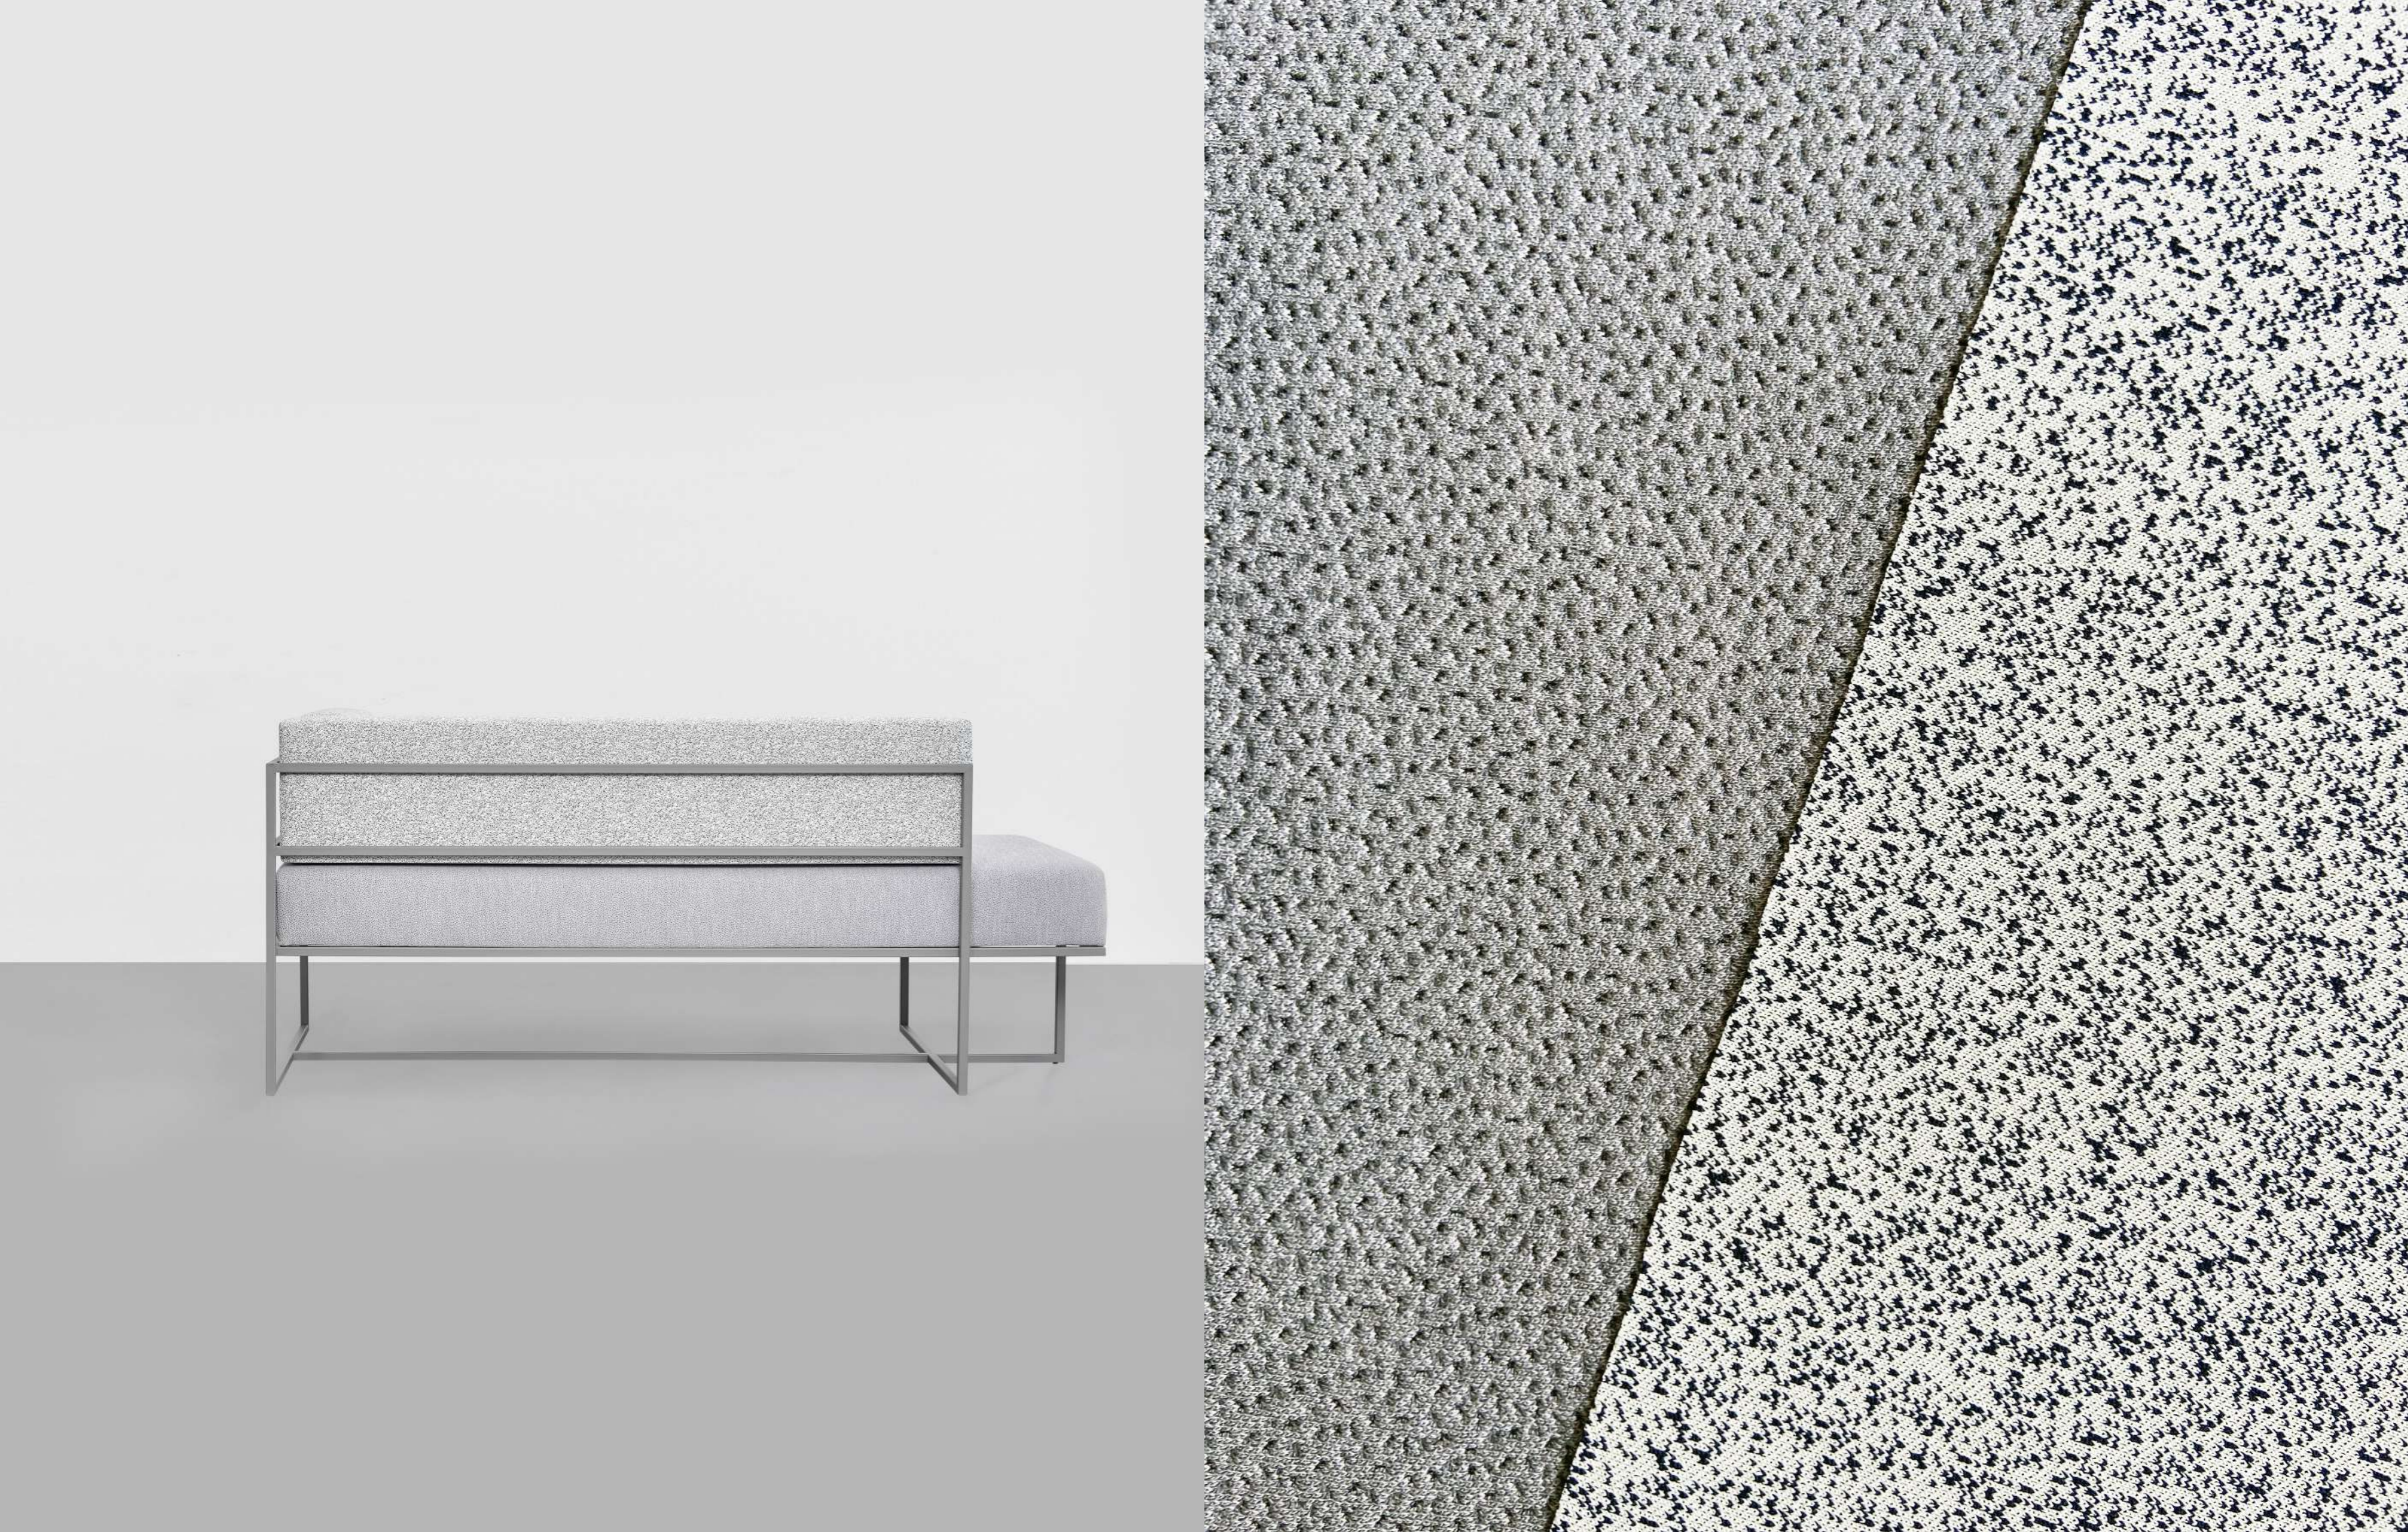

BLOCK

TEINNT

A clear glass jar with a ribbed texture is lying on its side on a light-colored surface. The jar is positioned in the center of the frame, and its shadow is cast to the right. The text "CREAM LIGHT" is overlaid in a bold, dark, sans-serif font across the middle of the image.

SHELWING

SIDEEBOARD

E D I T O R I A L

KARL

SNOW WHITE

The image features several fabric swatches. On the left, there are two rolls of fabric with a fine, repeating geometric pattern in shades of pink and white. To the right, there is a solid purple fabric sample. The background is a plain, light-colored surface.

CHAISE LOUNGE

BENCH

The image shows two round tables with glass tops and wooden frames. The table in the foreground has a clear glass top, while the one behind it has a pinkish-tinted glass top. Both tables have a simple, industrial-style wooden frame with four legs and a central crossbar. They are set against a plain, light-colored wall on a light-colored tiled floor. The text 'ELIAS & SON' is overlaid in a large, bold, black font across the center of the image.

ELIAS & SON

PLANIK

CLARK

25 / 25

BOB

A photograph of a white table with a speckled top. The table is supported by white legs. The word "BOBO" is written in large, bold, black capital letters across the center of the table top. The background is a plain, light-colored wall.