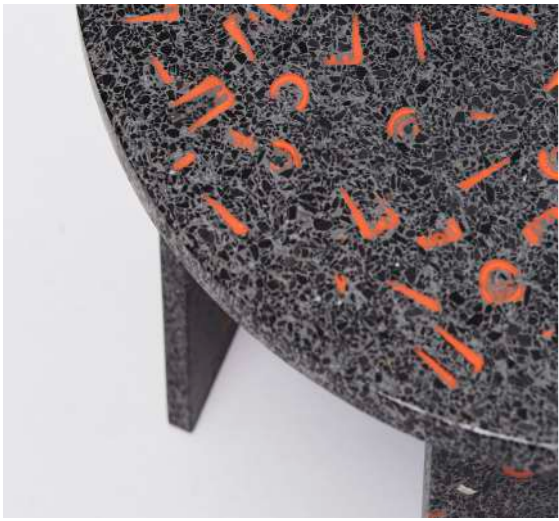

Not Now

lloç llov

**R
A
S
E**

S T A N D

A 3D rendering of the word "STAND" in a bold, black, sans-serif font. The letters "T" and "N" are replaced by dark, textured metal beams with a gold-colored top surface. The beams are positioned vertically, with the "T" beam extending upwards and the "N" beam extending downwards. The word is centered against a light gray background.

BLOCK

TEINNT

A clear glass jar with a ribbed texture is lying on its side on a light-colored surface. The jar is positioned in the center of the frame, and its shadow is cast to the right. The text "CREAM LIGHT" is overlaid in a bold, dark, sans-serif font across the middle of the image.

CREAM LIGHT

FRAN

KARLA

**T
A
B
L
E**

An aerial photograph of a green field, possibly a golf course, with a black vertical pole in the center. Two white diagonal lines cross the field, creating a triangular shape on the right side. The text 'SHELWING' is overlaid on the image.

ELIAS & SON

PLANIK

CLARK

25 / 25

BOB

A photograph of a white table with a speckled top. The table is supported by white legs. The word "BOBO" is written in large, bold, black capital letters across the center of the table top. The background is a plain, light-colored wall.