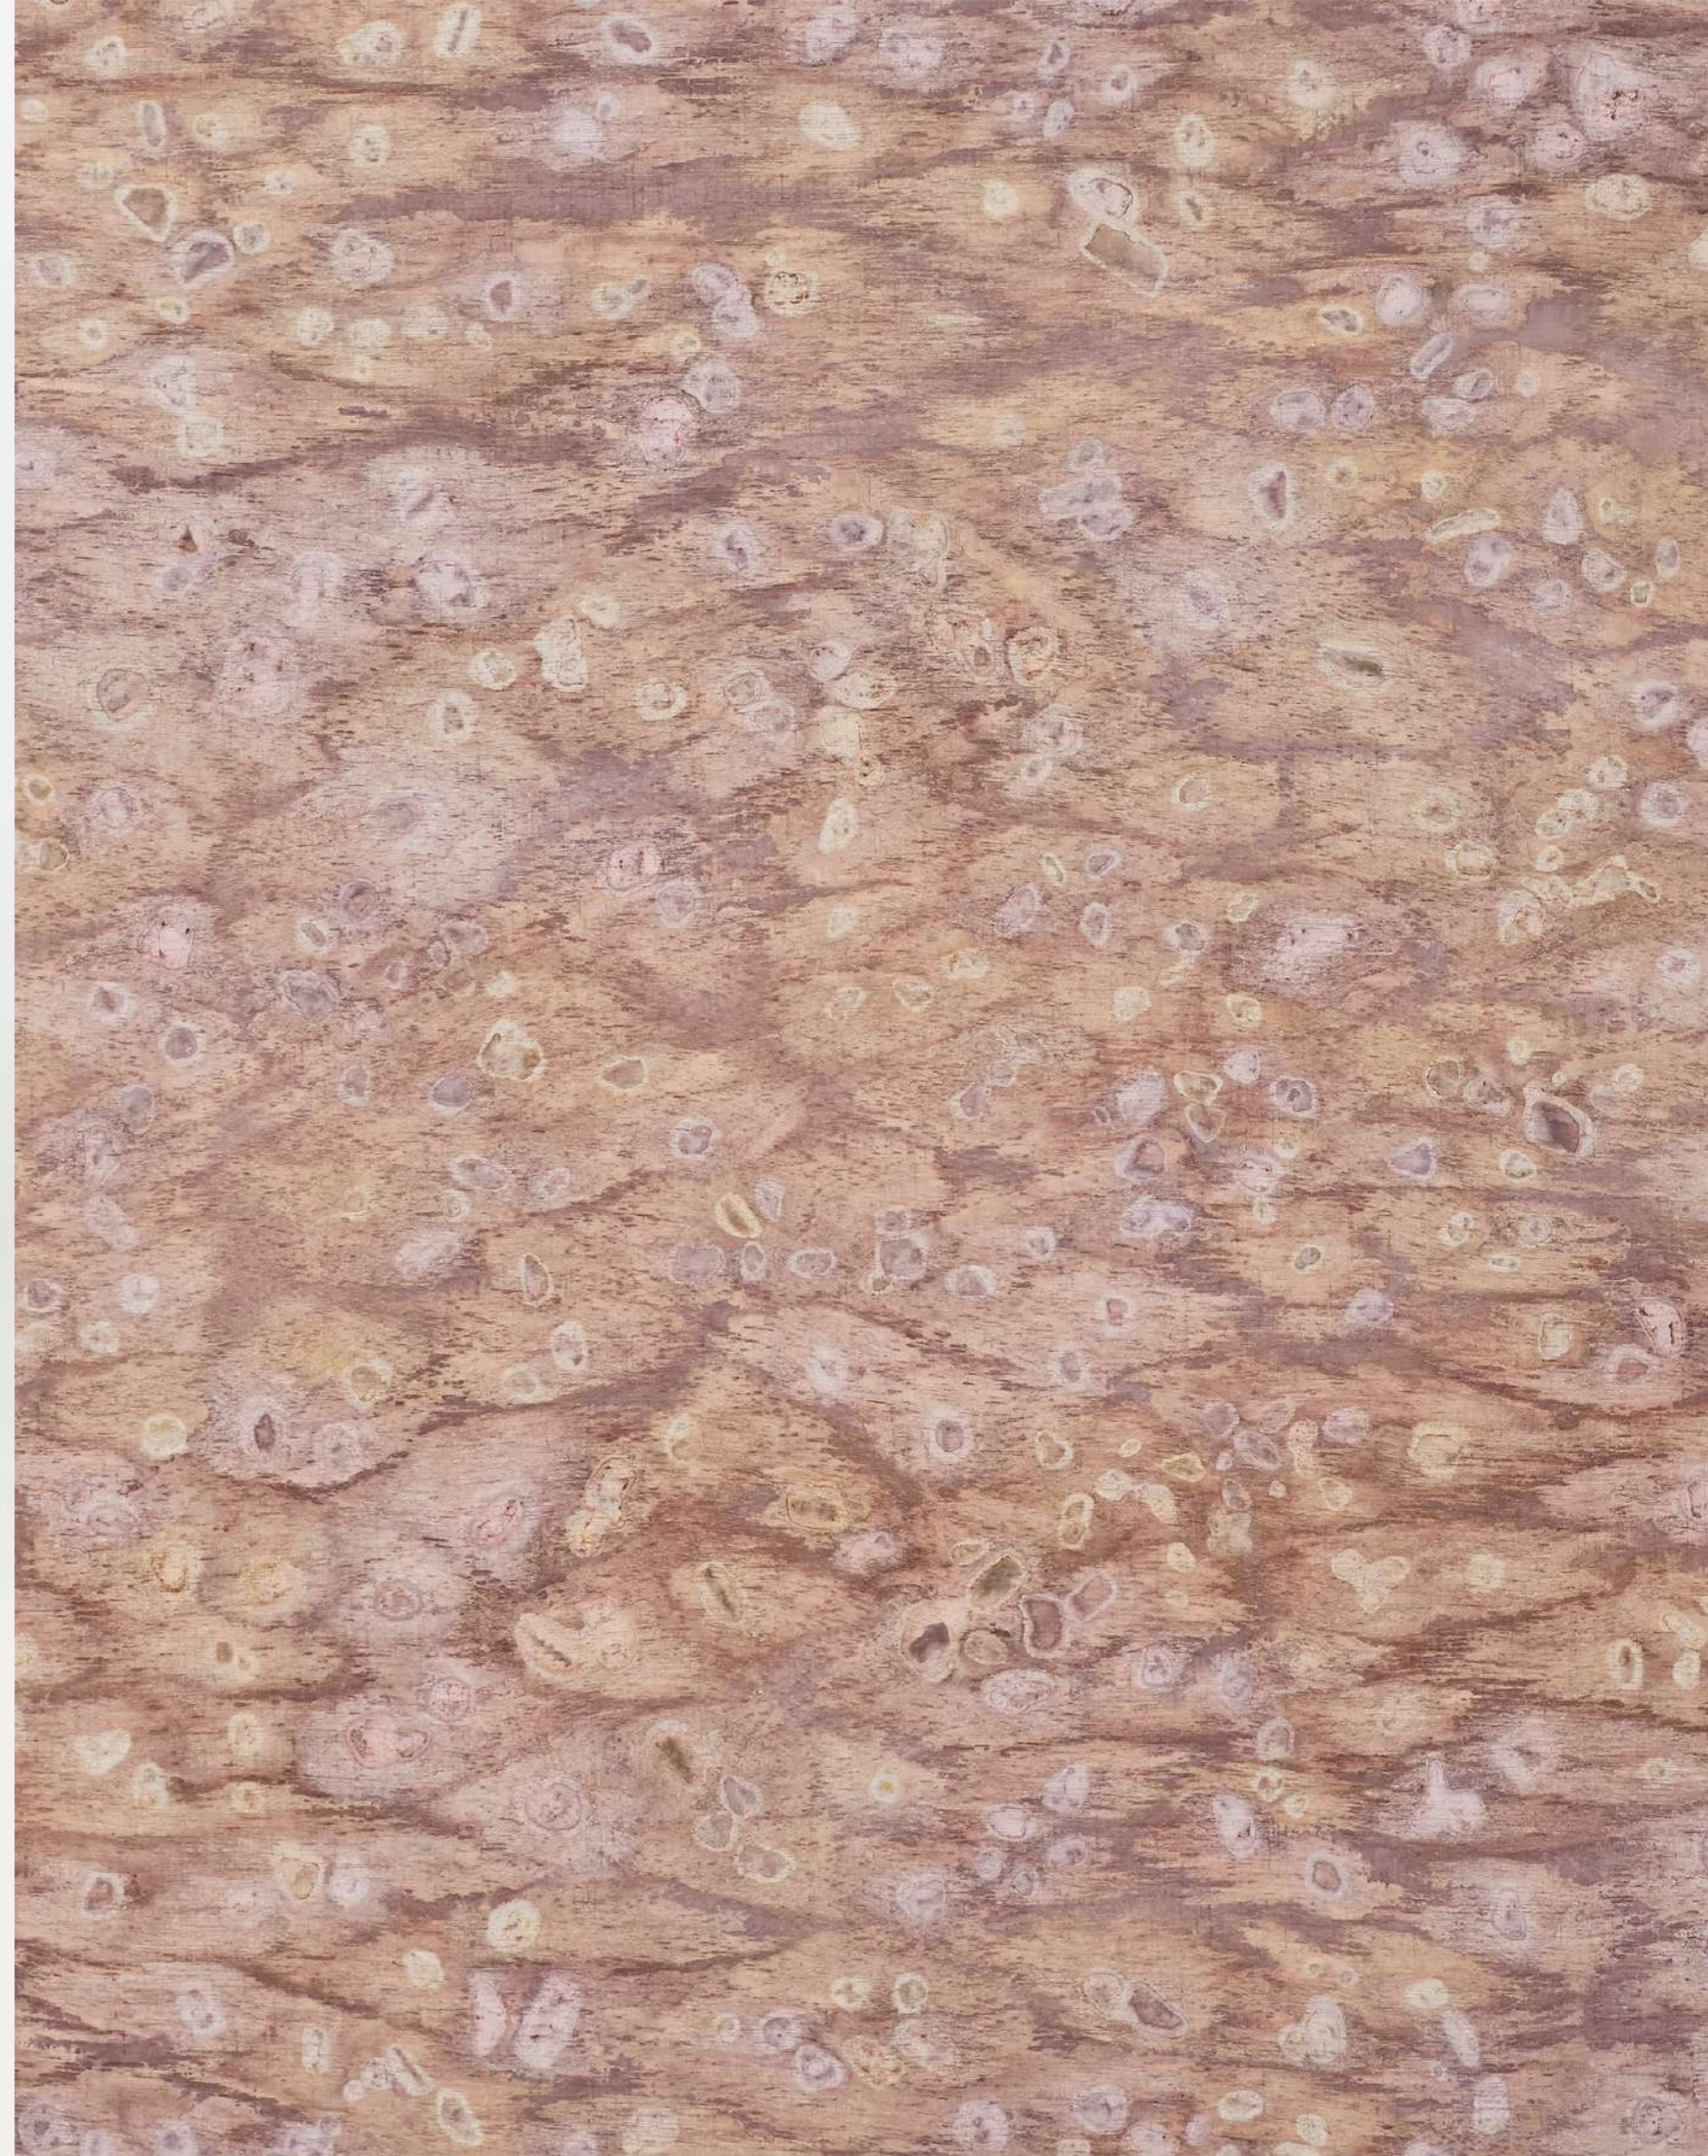

BLOCK

TEINNT

A clear glass jar with a ribbed texture is lying on its side on a light-colored surface. The jar is positioned in the center of the frame, and its shadow is cast to the right. The text "CREAM LIGHT" is overlaid in a bold, dark, sans-serif font across the middle of the image.

CREAM LIGHT

FRAN

KARLA

**T
A
B
L
E**

An aerial photograph of a green field, possibly a golf course, with a black vertical pole in the center. Two white diagonal lines cross the field, creating a triangular shape on the right side. The text 'SHELWING' is overlaid on the image.

SHELWING

SIDEEBOARD

E D I T O R I A L

KARL

SNOW WHITE

The image features several fabric swatches. On the left, there are two rolls of fabric with a fine, repeating geometric pattern in shades of pink and white. To the right, there is a solid purple fabric sample. The background is a plain, light-colored surface.

ELIAS & SON

PLANIK

CLARK

25 / 25

BOB

A photograph of a white table with a speckled top. The table is supported by white legs. The word "BOBO" is written in large, bold, black capital letters across the center of the table top. The background is a plain, light-colored wall.