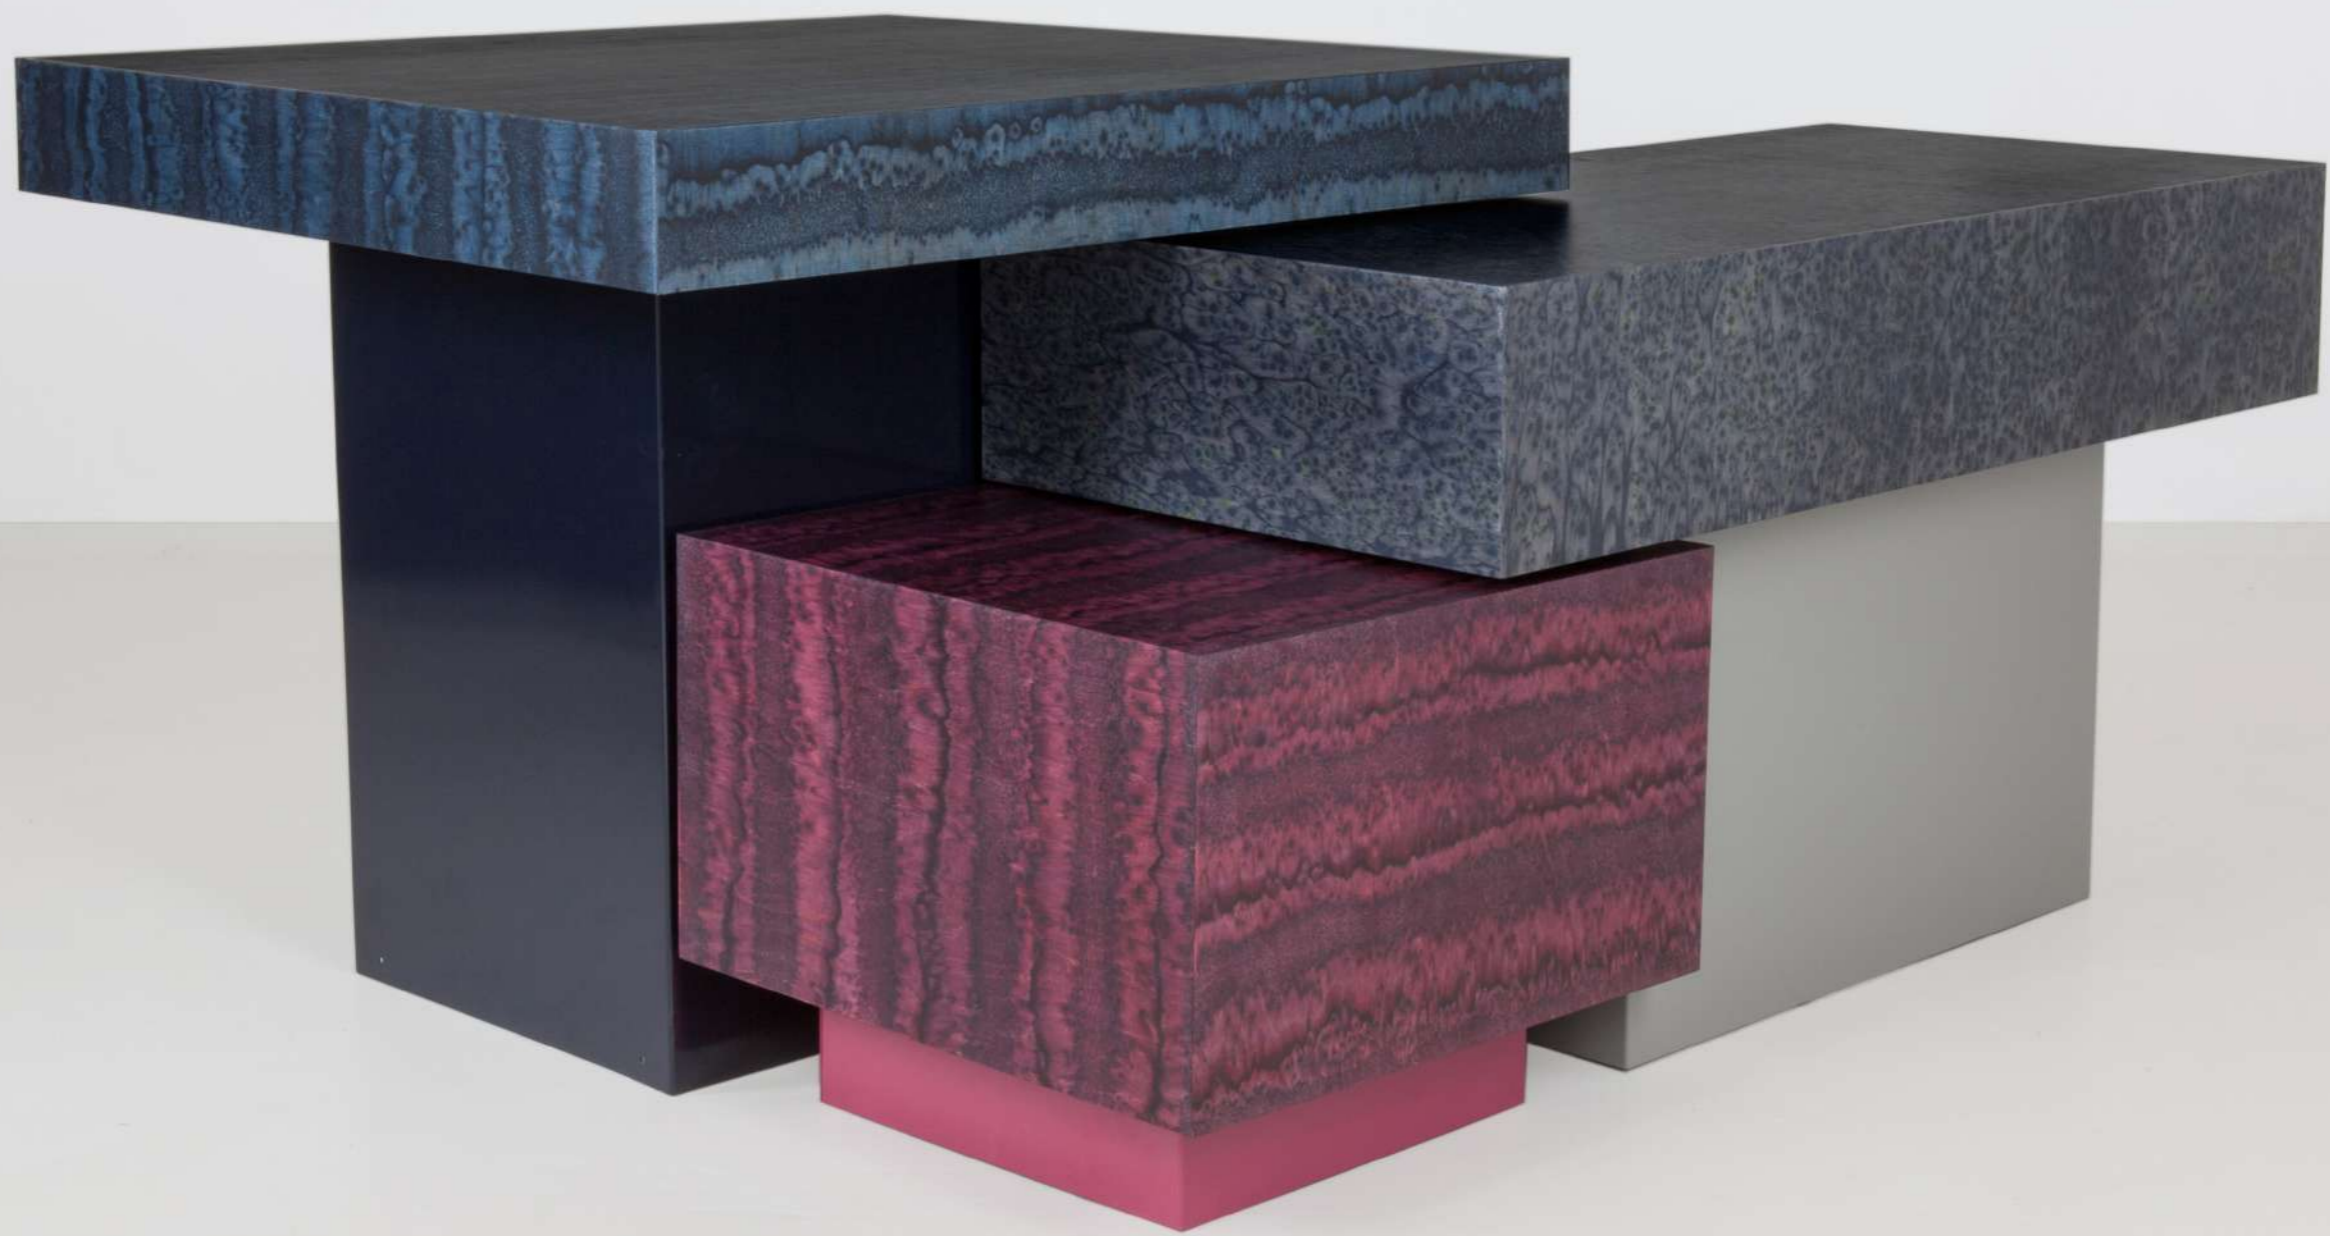

BLOCK

TEINNT

A clear glass jar with a ribbed texture is lying on its side on a light-colored surface. The jar is positioned in the center of the frame, and its shadow is cast to the right. The text "CREAM LIGHT" is overlaid in a bold, dark, sans-serif font across the middle of the image.

SHELWING

SIDEEBOARD

E D I T O R I A L

KARL

SNOW WHITE

The image features several fabric swatches. On the left, there are two rolls of fabric with a fine, repeating geometric pattern in shades of pink and white. To the right, there is a solid purple fabric sample. The background is a plain, light-colored surface.

CHAISE LOUNGE

BENCH

The image shows two round tables with glass tops and wooden frames. The table in the foreground has a clear glass top, while the one behind it has a pinkish-tinted glass top. Both tables have a simple, industrial-style wooden frame with four legs and a central crossbar. They are set against a plain, light-colored wall on a light-colored tiled floor. The text 'ELIAS & SON' is overlaid in a large, bold, black font across the center of the image.

ELIAS & SON

PLANIK

CLARK

25 / 25

BOB

A photograph of a white table with a speckled top. The table is supported by white legs. The word "BOBO" is written in large, bold, black capital letters across the center of the table top. The background is a plain, light-colored wall.