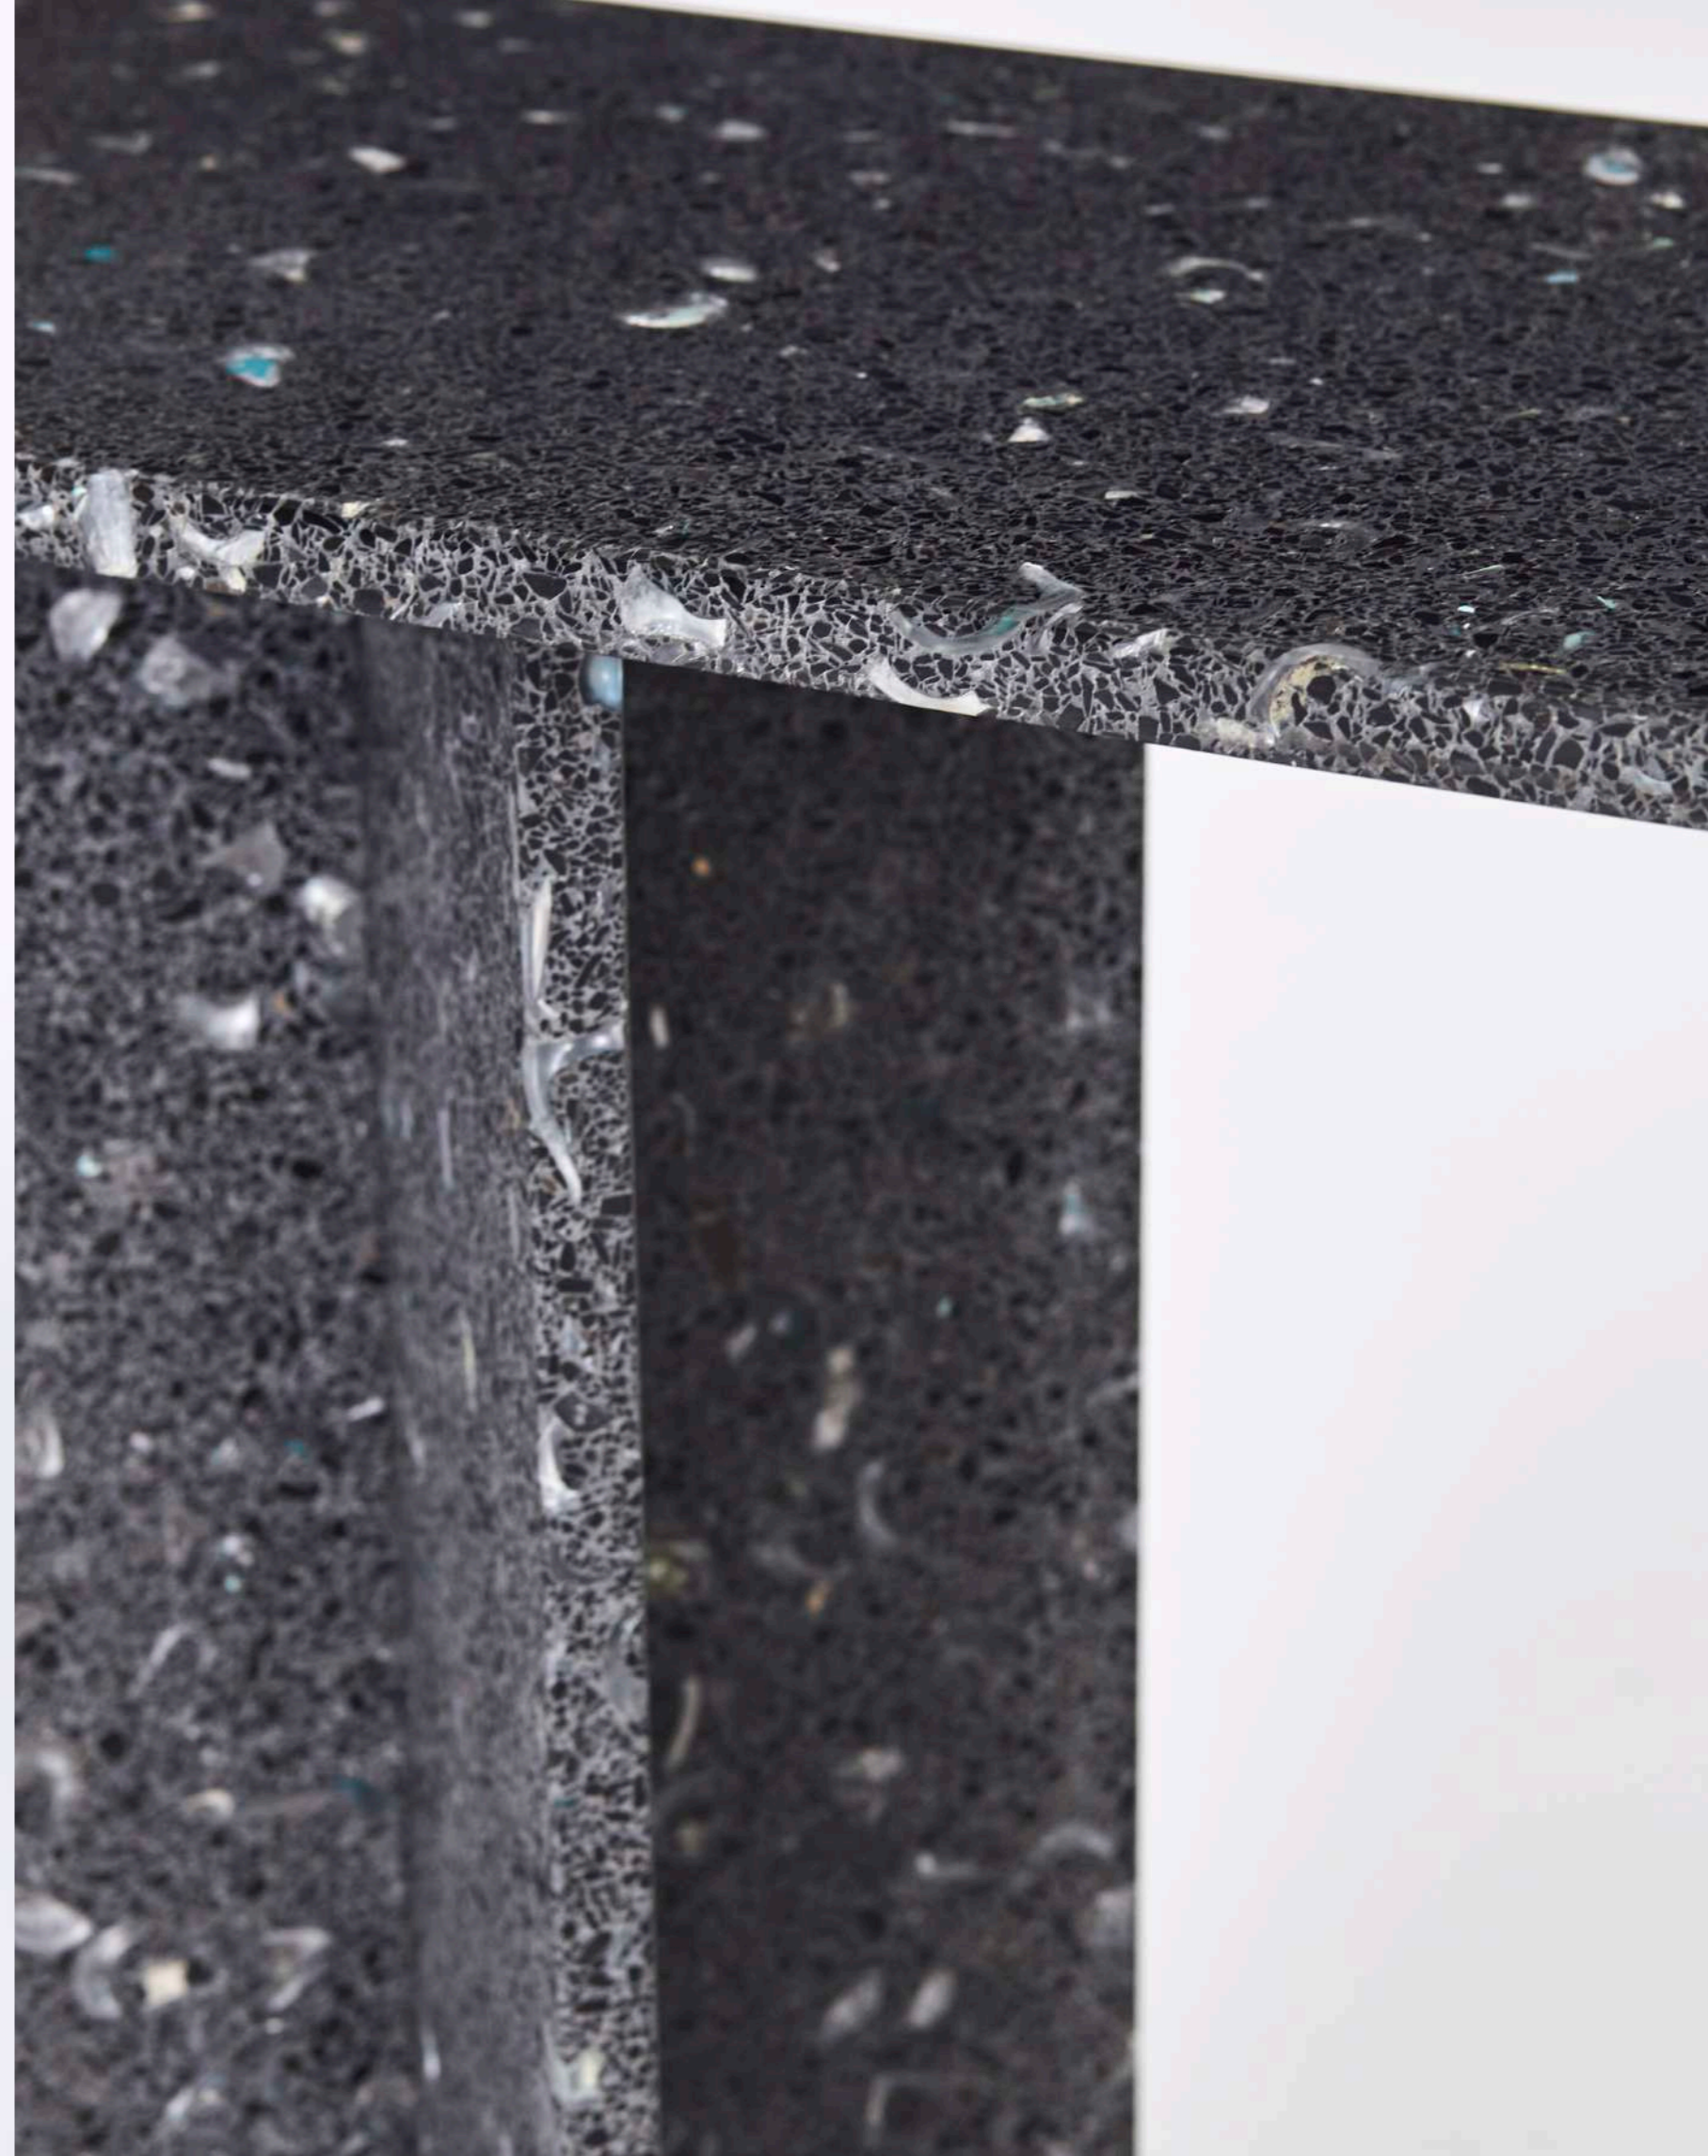

Not Now

lloç llov

**R
A
S
E**

S T A N D

A 3D rendering of the word "STAND" in a bold, black, sans-serif font. The letters "T" and "N" are replaced by dark, textured metal beams with a gold-colored top surface. The beams are positioned vertically, with the "T" beam extending upwards and the "N" beam extending downwards. The word is centered against a light gray background.

BLOCK

TEINNT

A clear glass jar with a ribbed texture is lying on its side on a light-colored surface. The jar is positioned in the center of the frame, and its shadow is cast to the right. The text "CREAM LIGHT" is overlaid in a bold, dark, sans-serif font across the middle of the image.

SHELWING

SIDEEBOARD

E D I T O R I A L

KARL

SNOW WHITE

The image features several fabric swatches. On the left, there are two rolls of fabric with a fine, repeating geometric pattern in shades of pink and white. To the right, there is a solid purple fabric sample. The background is a plain, light-colored surface.

ELIAS & SON

PLANIK

CLARK

25 / 25

BOB

A photograph of a white table with a speckled top. The table is supported by white legs. The word "BOBO" is written in large, bold, black capital letters across the center of the table top. The background is a plain, light-colored wall.