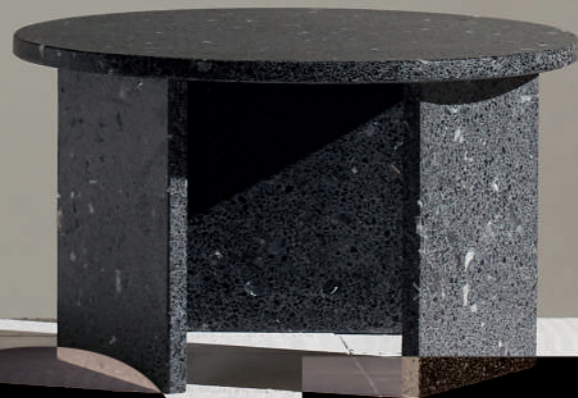

Not Now

lloç llov

**R
A
S
E**

S T A N D

A 3D rendering of the word "STAND" in a bold, black, sans-serif font. The letters "T" and "N" are replaced by dark, textured metal beams with a gold-colored top surface. The beams are positioned vertically, with the "T" beam extending upwards and the "N" beam extending downwards. The word is centered against a light gray background.

BLOCK

TEINNT

A clear glass jar with a ribbed texture is lying on its side on a light-colored surface. The jar is positioned in the center of the frame, and its shadow is cast to the right. The text "CREAM LIGHT" is overlaid in a bold, dark, sans-serif font across the middle of the image.

CREAM LIGHT

FRAN

KARLA

**T
A
B
L
E**

An aerial photograph of a green field, possibly a golf course, with a black vertical pole in the center. Two white diagonal lines cross the field, creating a triangular shape on the right side. The text 'SHELWING' is overlaid on the image.

CHAISE LOUNGE

BENCH

The image shows two round tables with glass tops and wooden frames. The table in the foreground has a clear glass top, while the one behind it has a pinkish-tinted glass top. Both tables have a simple, industrial-style wooden frame with four legs and a central crossbar. They are set against a plain, light-colored wall on a light-colored tiled floor. The text 'ELIAS & SON' is overlaid in a large, bold, black font across the center of the image.