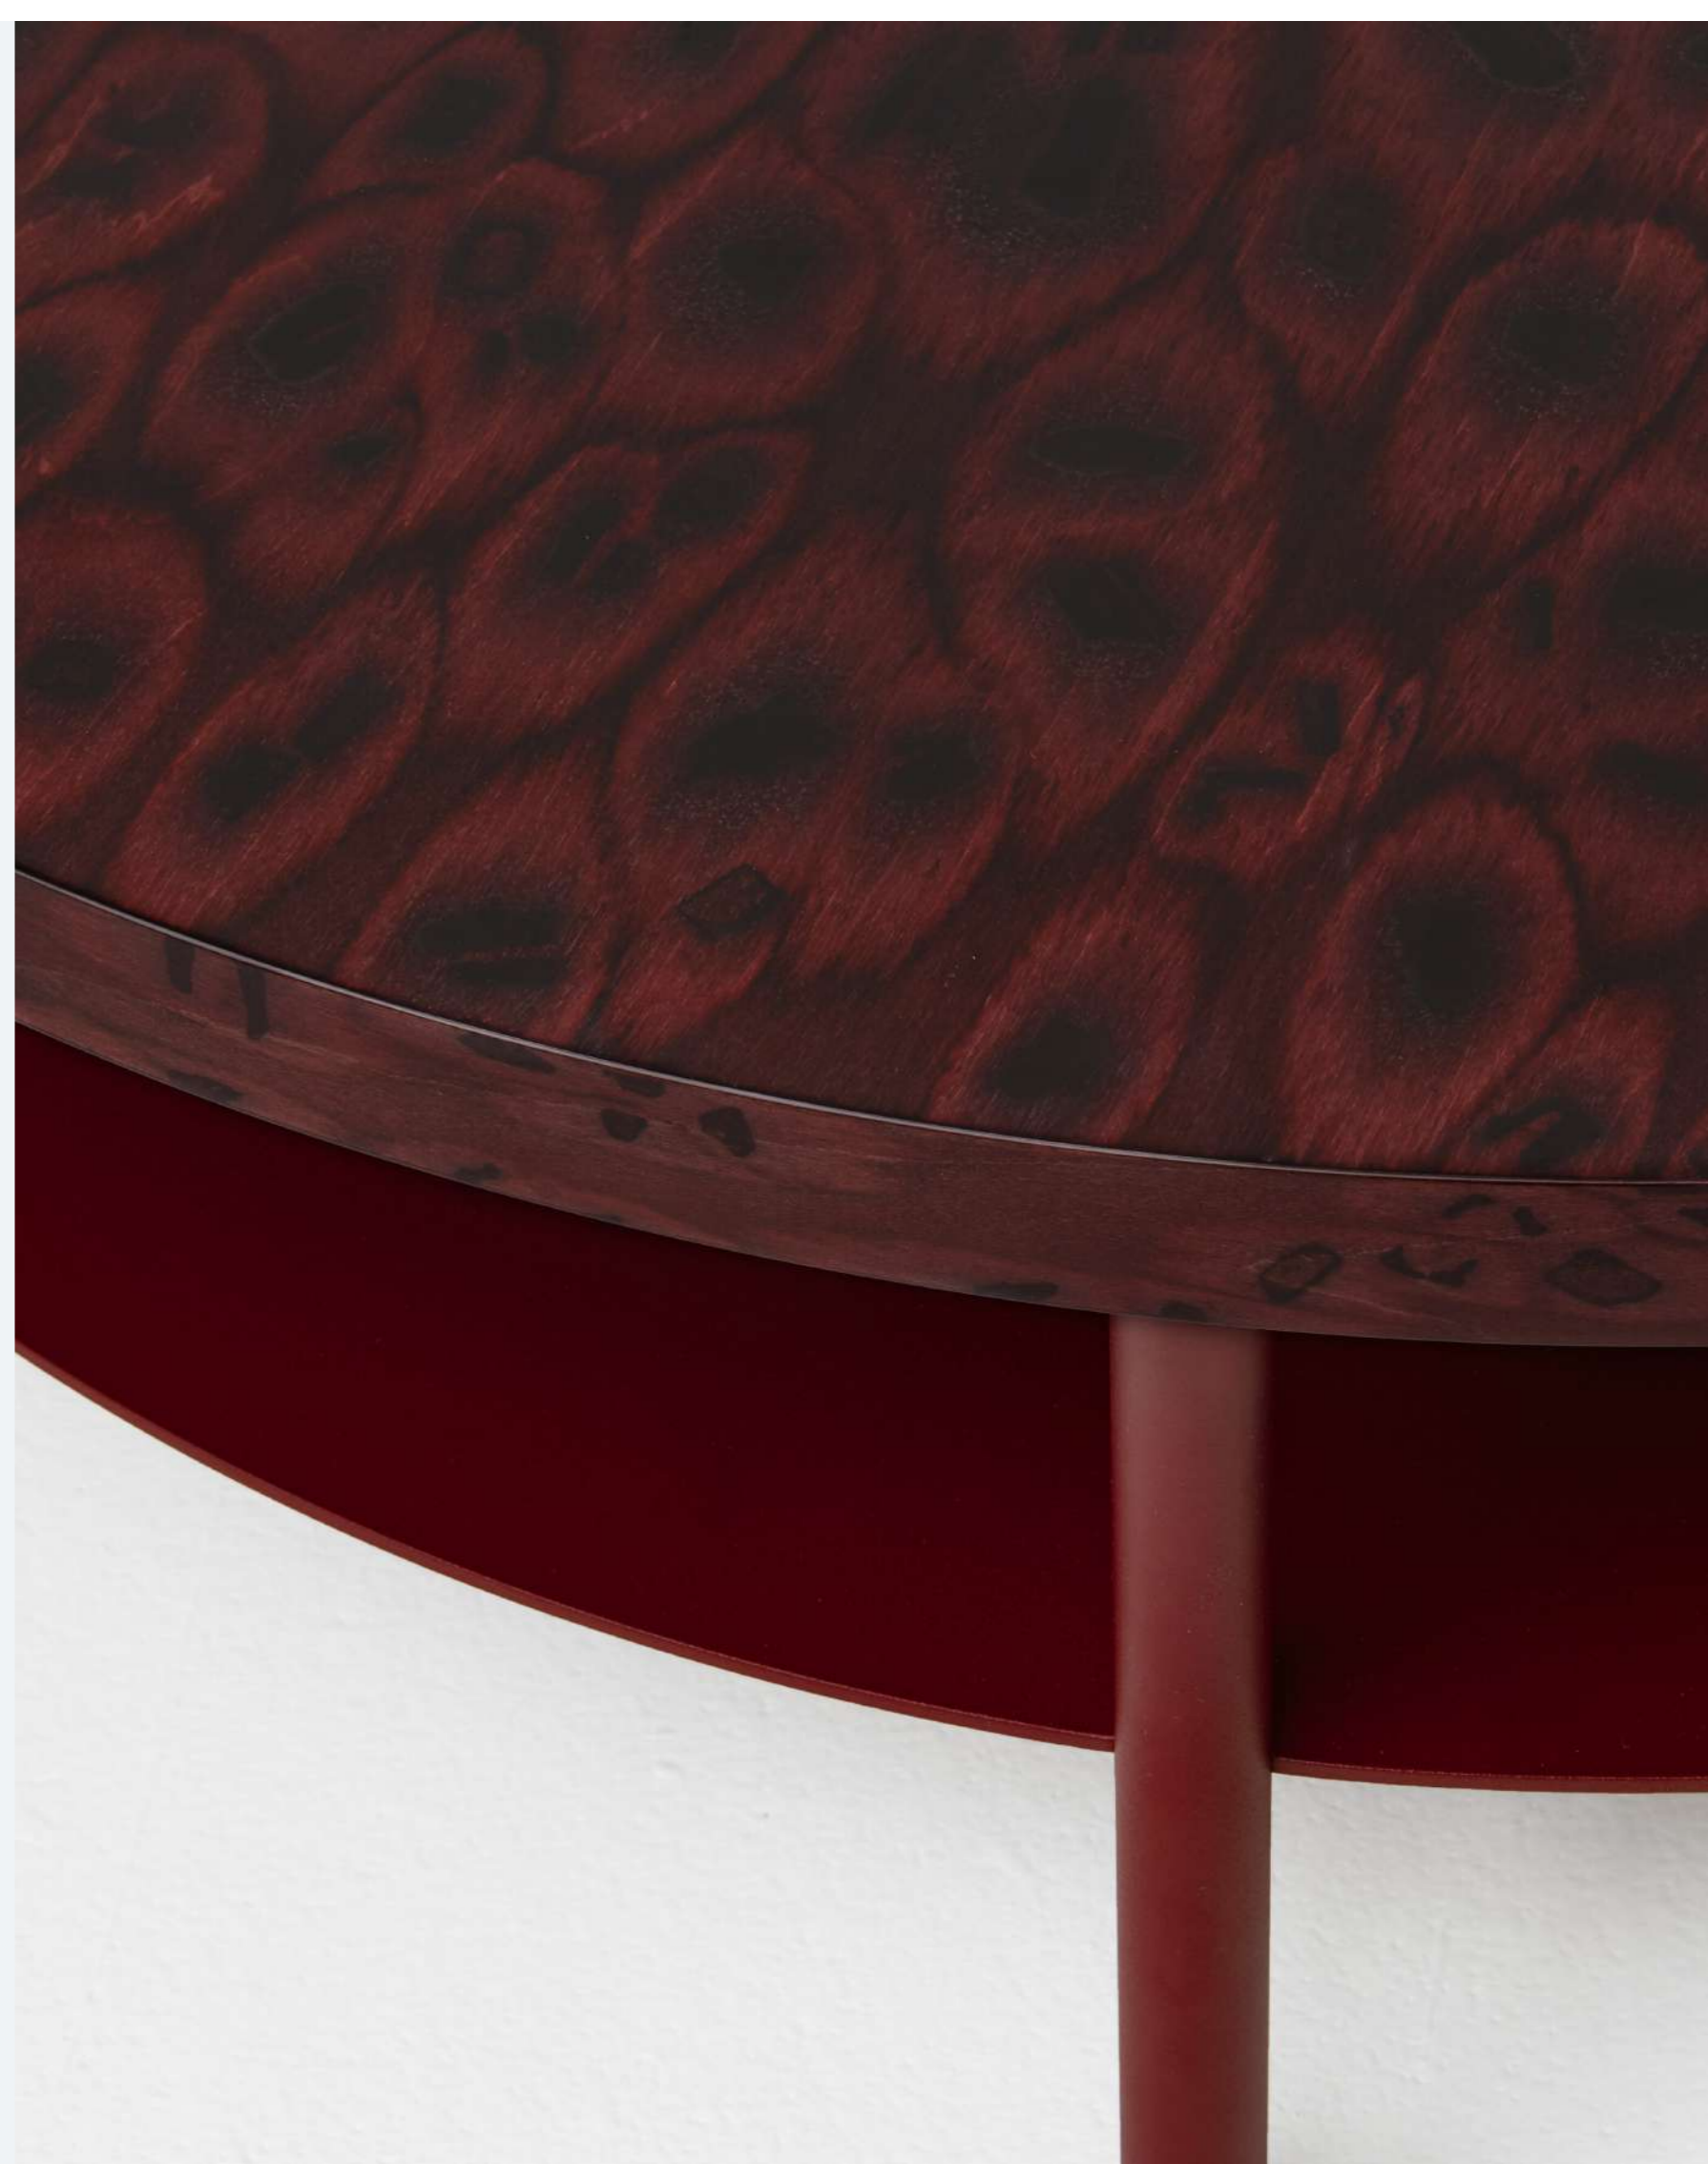

Not Now

lloç llov

**R
A
S
E**

S T A N D

A 3D rendering of the word "STAND" in a bold, black, sans-serif font. The letters "T" and "N" are replaced by dark, textured metal beams with a gold-colored top surface. The beams are positioned vertically, with the "T" beam extending upwards and the "N" beam extending downwards. The word is centered against a light gray background.

BLOCK

TEINNT

A clear glass jar with a ribbed texture is lying on its side on a light-colored surface. The jar is positioned in the center of the frame, and its shadow is cast to the right. The text "CREAM LIGHT" is overlaid in a bold, dark, sans-serif font across the middle of the image.

CREAM LIGHT

FRAN

KARLA

**T
A
B
L
E**

An aerial photograph of a green field, possibly a golf course, with a black vertical pole in the center. Two white diagonal lines cross the field, creating a triangular shape on the right side. The text 'SHELWING' is overlaid on the image.

SHELWING

SIDEEBOARD

E D I T O R I A L

KARL

SNOW WHITE

The image features several fabric swatches. On the left, there are two rolls of fabric with a fine, repeating geometric pattern in shades of pink and white. To the right, there is a solid purple fabric sample. The background is a plain, light-colored surface.