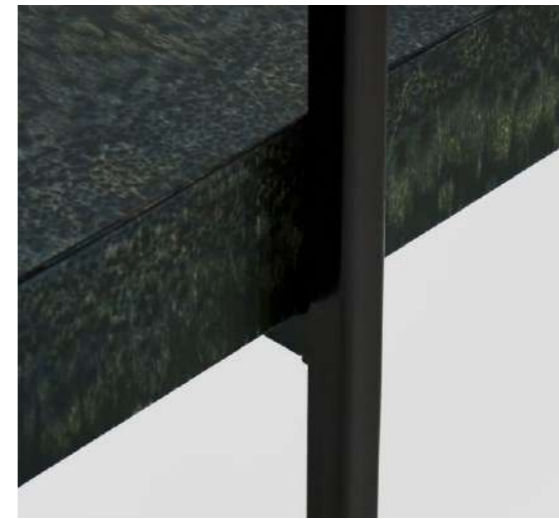

Not Now

lloç llov

**R
A
S
E**

S T A N D

A 3D rendering of the word "STAND" in a bold, black, sans-serif font. The letters "T" and "N" are replaced by dark, textured metal beams with a gold-colored top surface. The beams are positioned vertically, with the "T" beam extending upwards and the "N" beam extending downwards. The word is centered against a light gray background.

BLOCK

TEINNT

A clear glass jar with a ribbed texture is lying on its side on a light-colored surface. The jar is positioned in the center of the frame, and its shadow is cast to the right. The text "CREAM LIGHT" is overlaid in a bold, dark, sans-serif font across the middle of the image.

CREAM LIGHT

FRAN

KARLA

**T
A
B
L
E**

An aerial photograph of a green field, possibly a golf course, with a black vertical pole in the center. Two white diagonal lines cross the field, creating a triangular shape on the right side. The text 'SHELWING' is overlaid on the image.

CHAISE LOUNGE

BENCH

The image shows two round tables with glass tops and wooden frames. The table in the foreground has a clear glass top, while the one behind it has a pinkish-tinted glass top. Both tables have a simple, industrial-style wooden frame with four legs and a central crossbar. They are set against a plain, light-colored wall on a light-colored tiled floor. The text 'ELIAS & SON' is overlaid in a large, bold, black font across the center of the image.