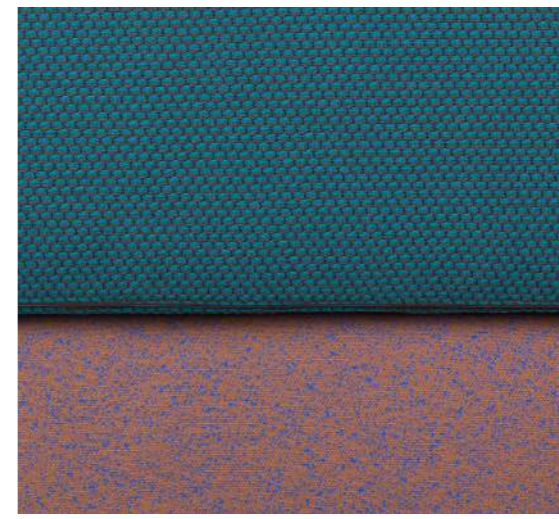

Not Now

lloç llov

**R
A
S
E**

S T A N D

A 3D rendering of the word "STAND" in a bold, black, sans-serif font. The letters "T" and "N" are replaced by dark, textured metal beams with a gold-colored top surface. The beams are positioned vertically, with the "T" beam extending upwards and the "N" beam extending downwards. The word is centered against a light gray background.

BLOCK

TEINNT

A clear glass jar with a ribbed texture is lying on its side on a light-colored surface. The jar is positioned in the center of the frame, and its shadow is cast to the right. The text "CREAM LIGHT" is overlaid in a bold, dark, sans-serif font across the middle of the image.

CREAM LIGHT

FRAN

KARLA

**T
A
B
L
E**

An aerial photograph of a green field, possibly a golf course, with a black vertical pole in the center. Two white diagonal lines cross the field, creating a triangular shape on the right side. The text 'SHELWING' is overlaid on the image.

SHELWING

SIDEEBOARD

E D I T O R I A L

KARL

SNOW WHITE

The image features several fabric swatches. On the left, there are two rolls of fabric with a fine, repeating geometric pattern in shades of pink and white. To the right, there is a solid purple fabric sample. The background is a plain, light-colored surface.