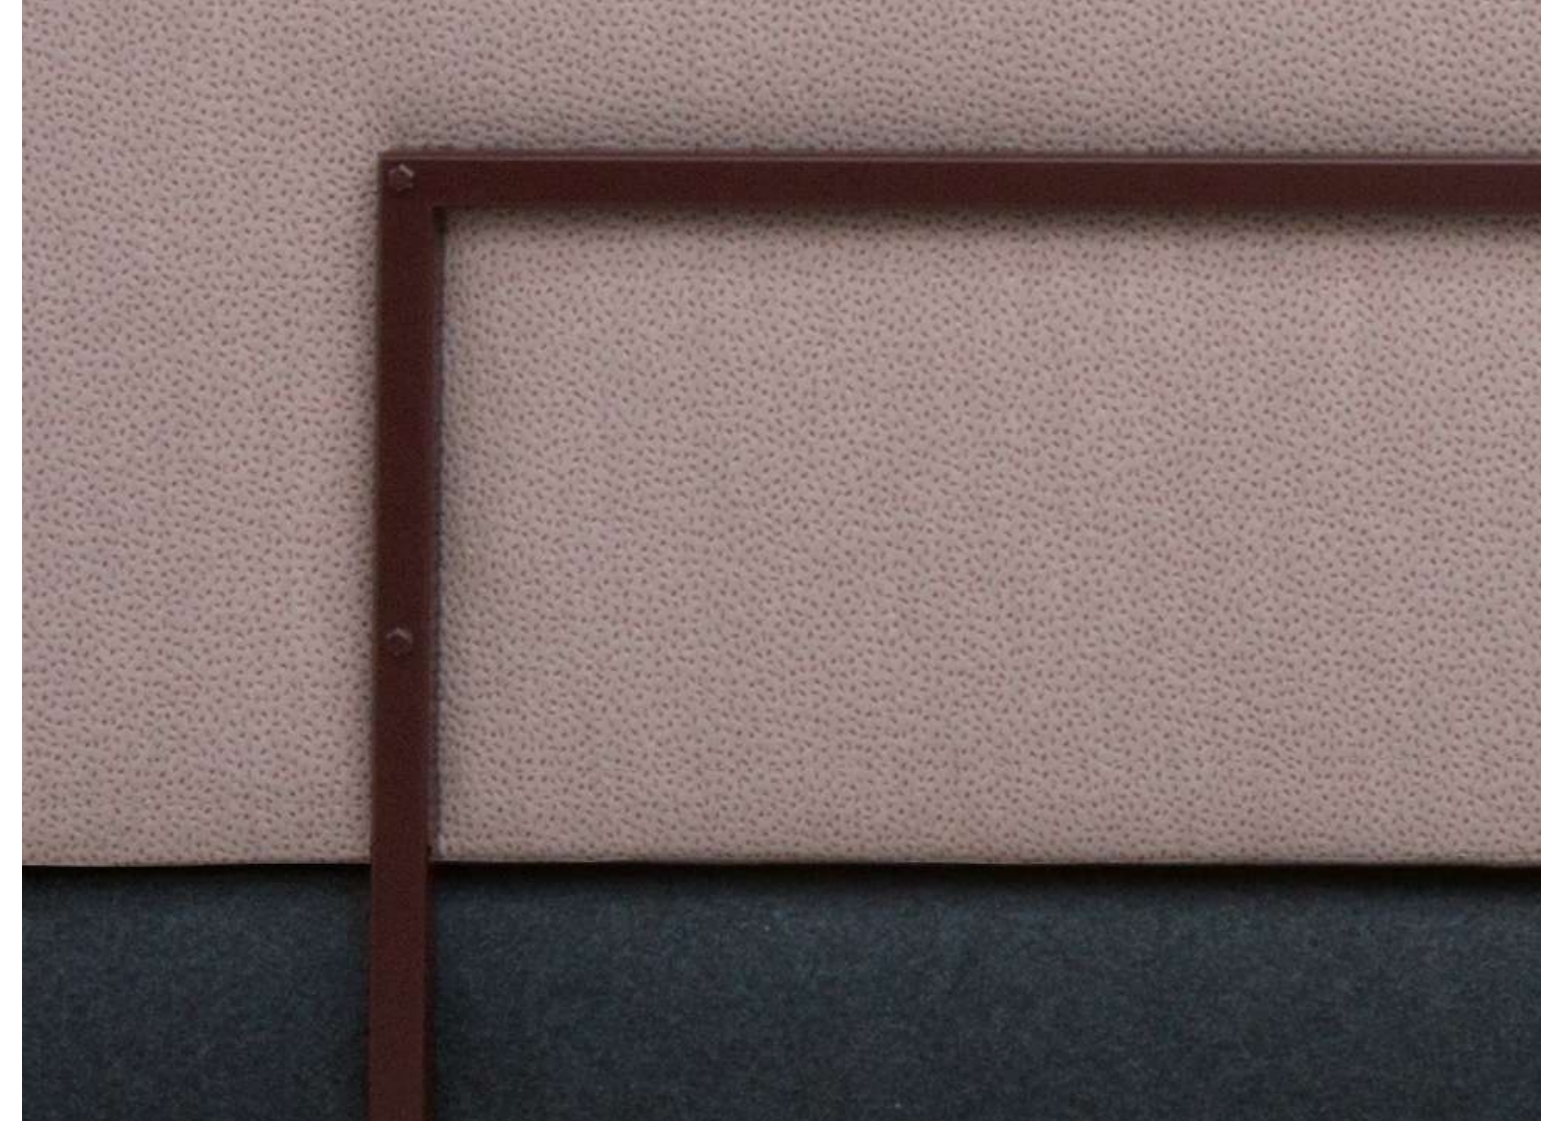

BLOCK

TEINNT

A clear glass jar with a ribbed texture is lying on its side on a light-colored surface. The jar is positioned in the center of the frame, and its shadow is cast to the right. The text "CREAM LIGHT" is overlaid in a bold, dark, sans-serif font across the middle of the image.

SHELWING

SIDEEBOARD

E D I T O R I A L

KARL

SNOW WHITE

The image features several fabric swatches. On the left, there are two rolls of fabric with a fine, repeating geometric pattern in shades of pink and white. To the right, there is a solid purple fabric sample. The background is a plain, light-colored surface.

CHAISE LOUNGE

BENCH

The image shows two round tables with glass tops and wooden frames. The table in the foreground has a clear glass top, while the one behind it has a pinkish-tinted glass top. Both tables have a simple, industrial-style wooden frame with four legs and a central crossbar. They are set against a plain, light-colored wall on a light-colored tiled floor. The text 'ELIAS & SON' is overlaid in a large, bold, black font across the center of the image.

ELIAS & SON

PLANIK

CLARK

25 / 25

BOB

A photograph of a white table with a speckled top. The table is supported by white legs. The word "BOBO" is written in large, bold, black capital letters across the center of the table top. The background is a plain, light-colored wall.