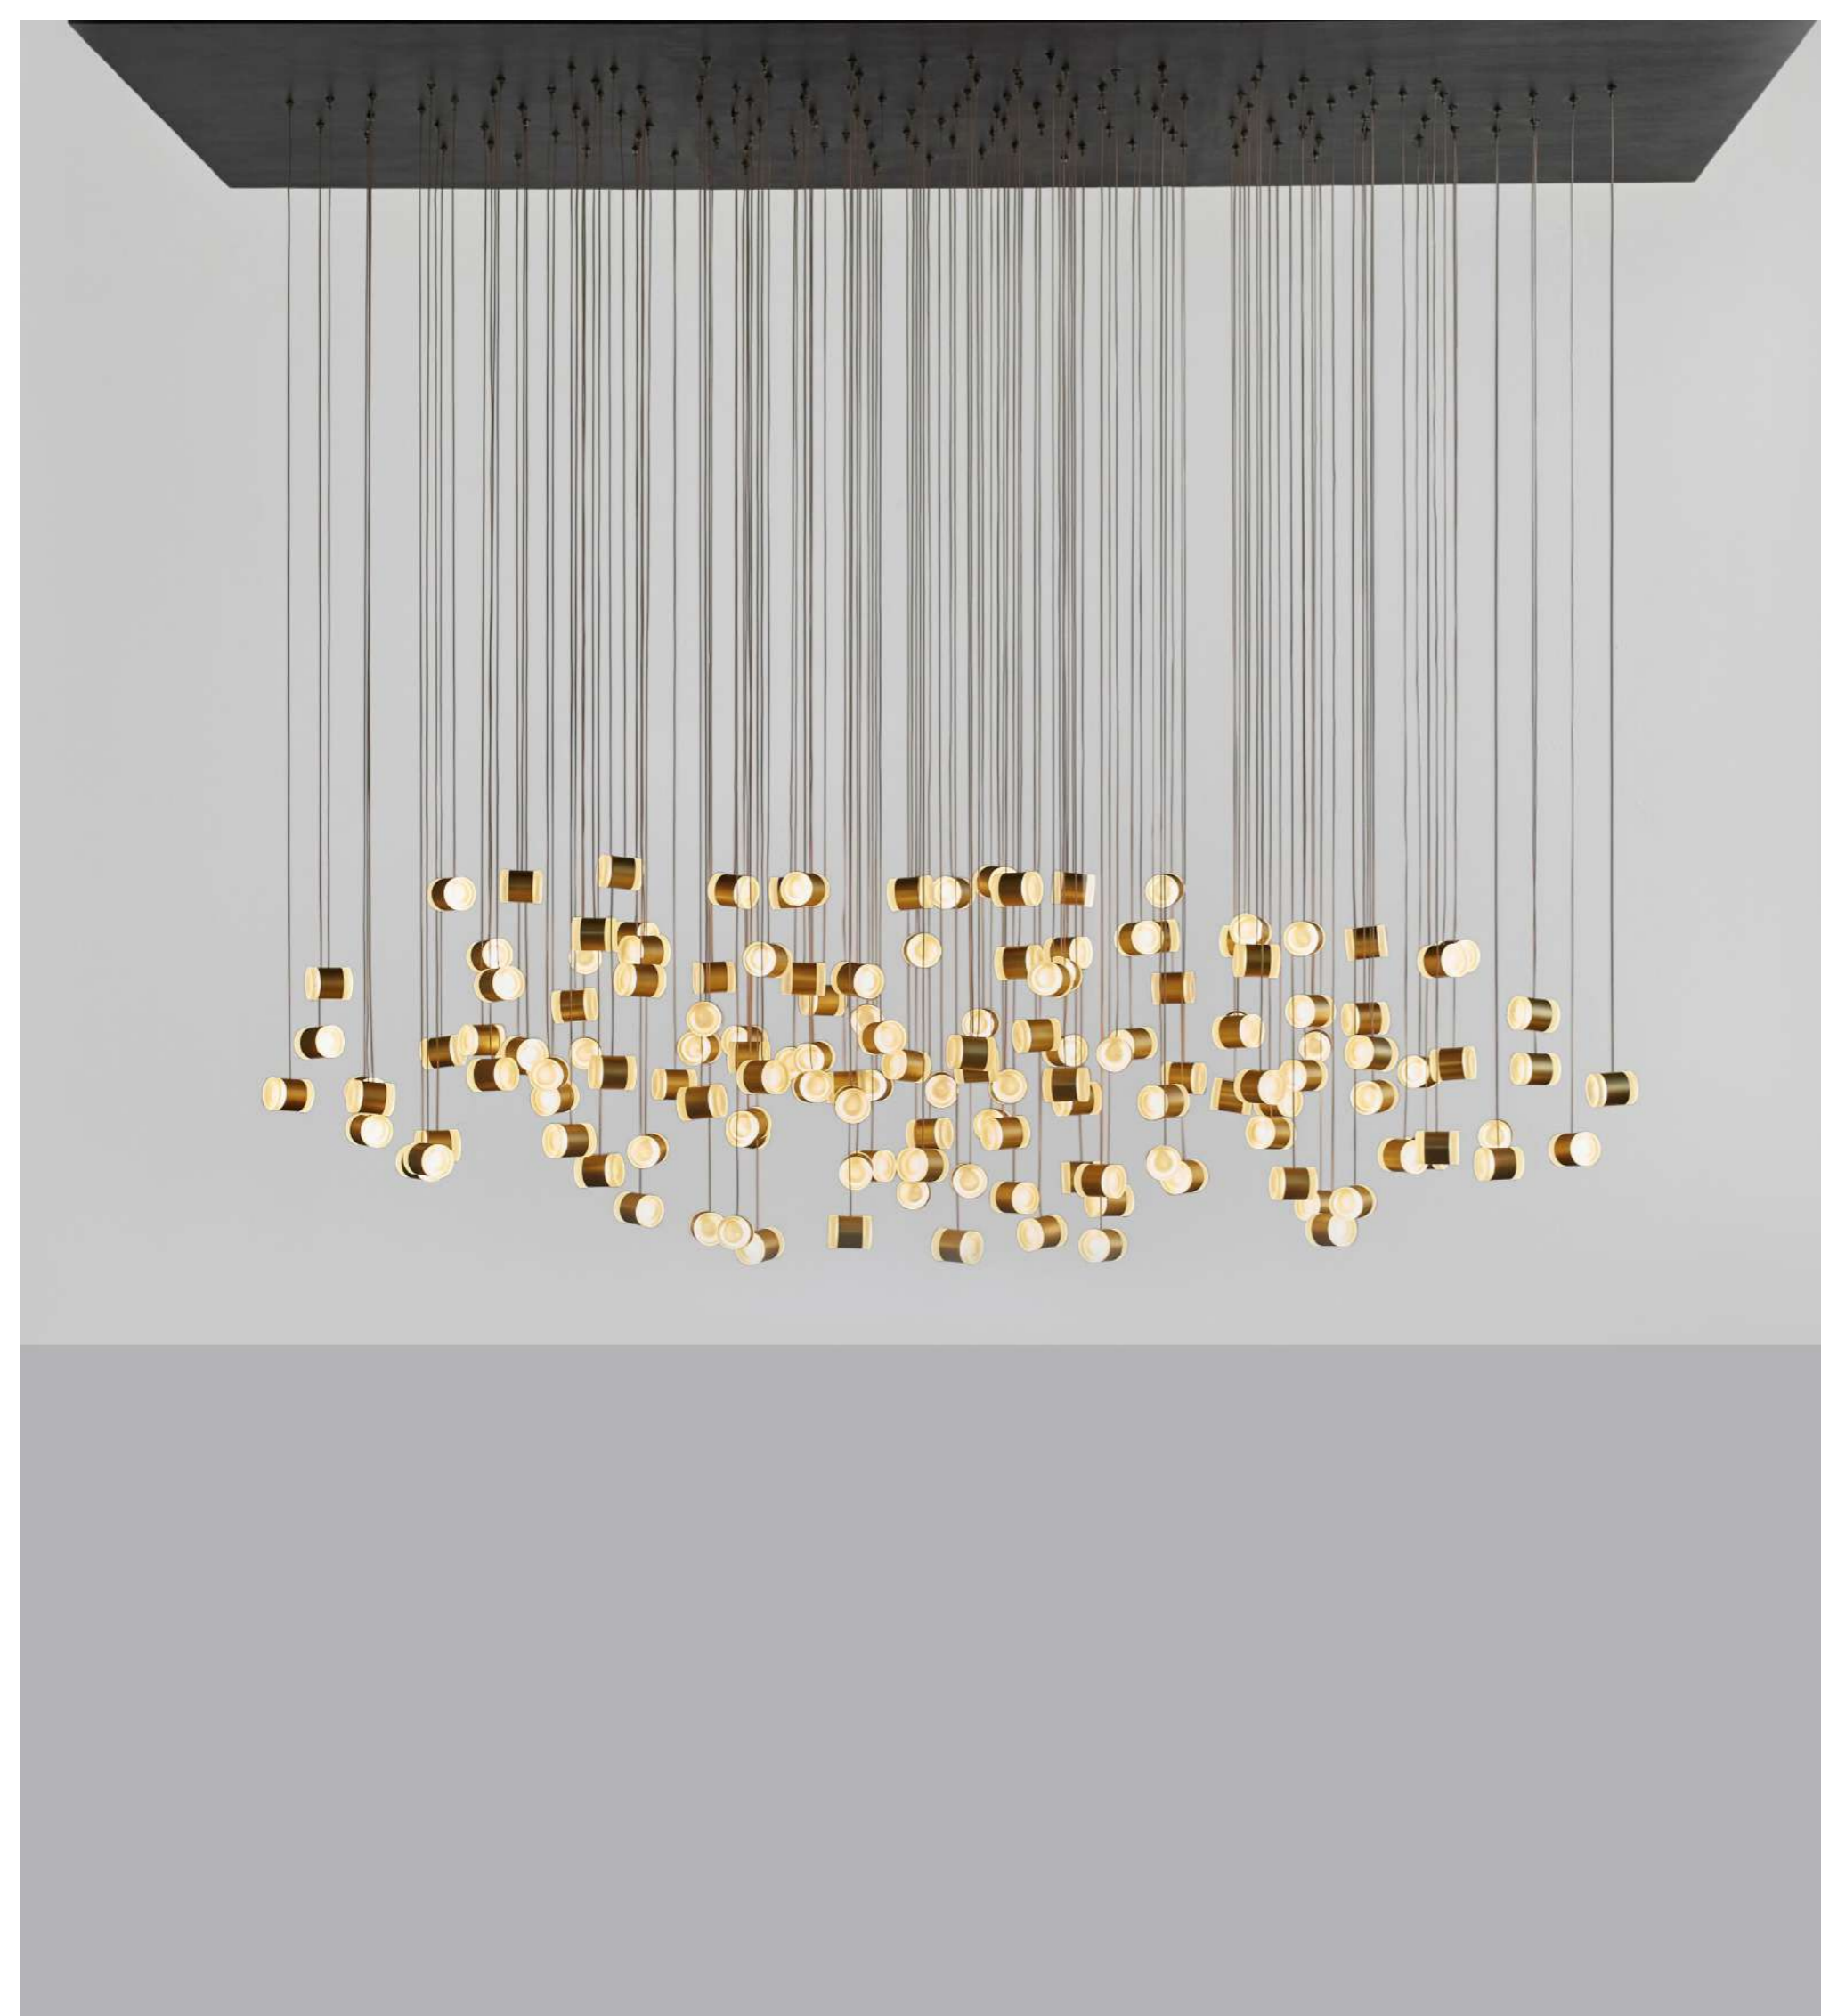

Not Now

lloç llov

**R
A
S
E**

S T A N D

A 3D rendering of the word "STAND" in a bold, black, sans-serif font. The letters "T" and "N" are replaced by dark, textured metal beams with a gold-colored top surface. The beams are positioned vertically, with the "T" beam extending upwards and the "N" beam extending downwards. The word is centered against a light gray background.

BLOCK

TEINNT

A clear glass jar with a ribbed texture is lying on its side on a light-colored surface. The jar is positioned in the center of the frame, and its shadow is cast to the right. The text "CREAM LIGHT" is overlaid in a bold, dark, sans-serif font across the middle of the image.

CREAM LIGHT

FRAN

KARLA

**T
A
B
L
E**

An aerial photograph of a green field, possibly a golf course, with a black vertical pole in the center. Two white diagonal lines cross the field, creating a triangular shape on the right side. The text 'SHELWING' is overlaid on the image.

ELIAS & SON

PLANIK

CLARK

25 / 25

BOB

A photograph of a white table with a speckled top. The table is supported by white legs. The word "BOBO" is written in large, bold, black capital letters across the center of the table top. The background is a plain, light-colored wall.