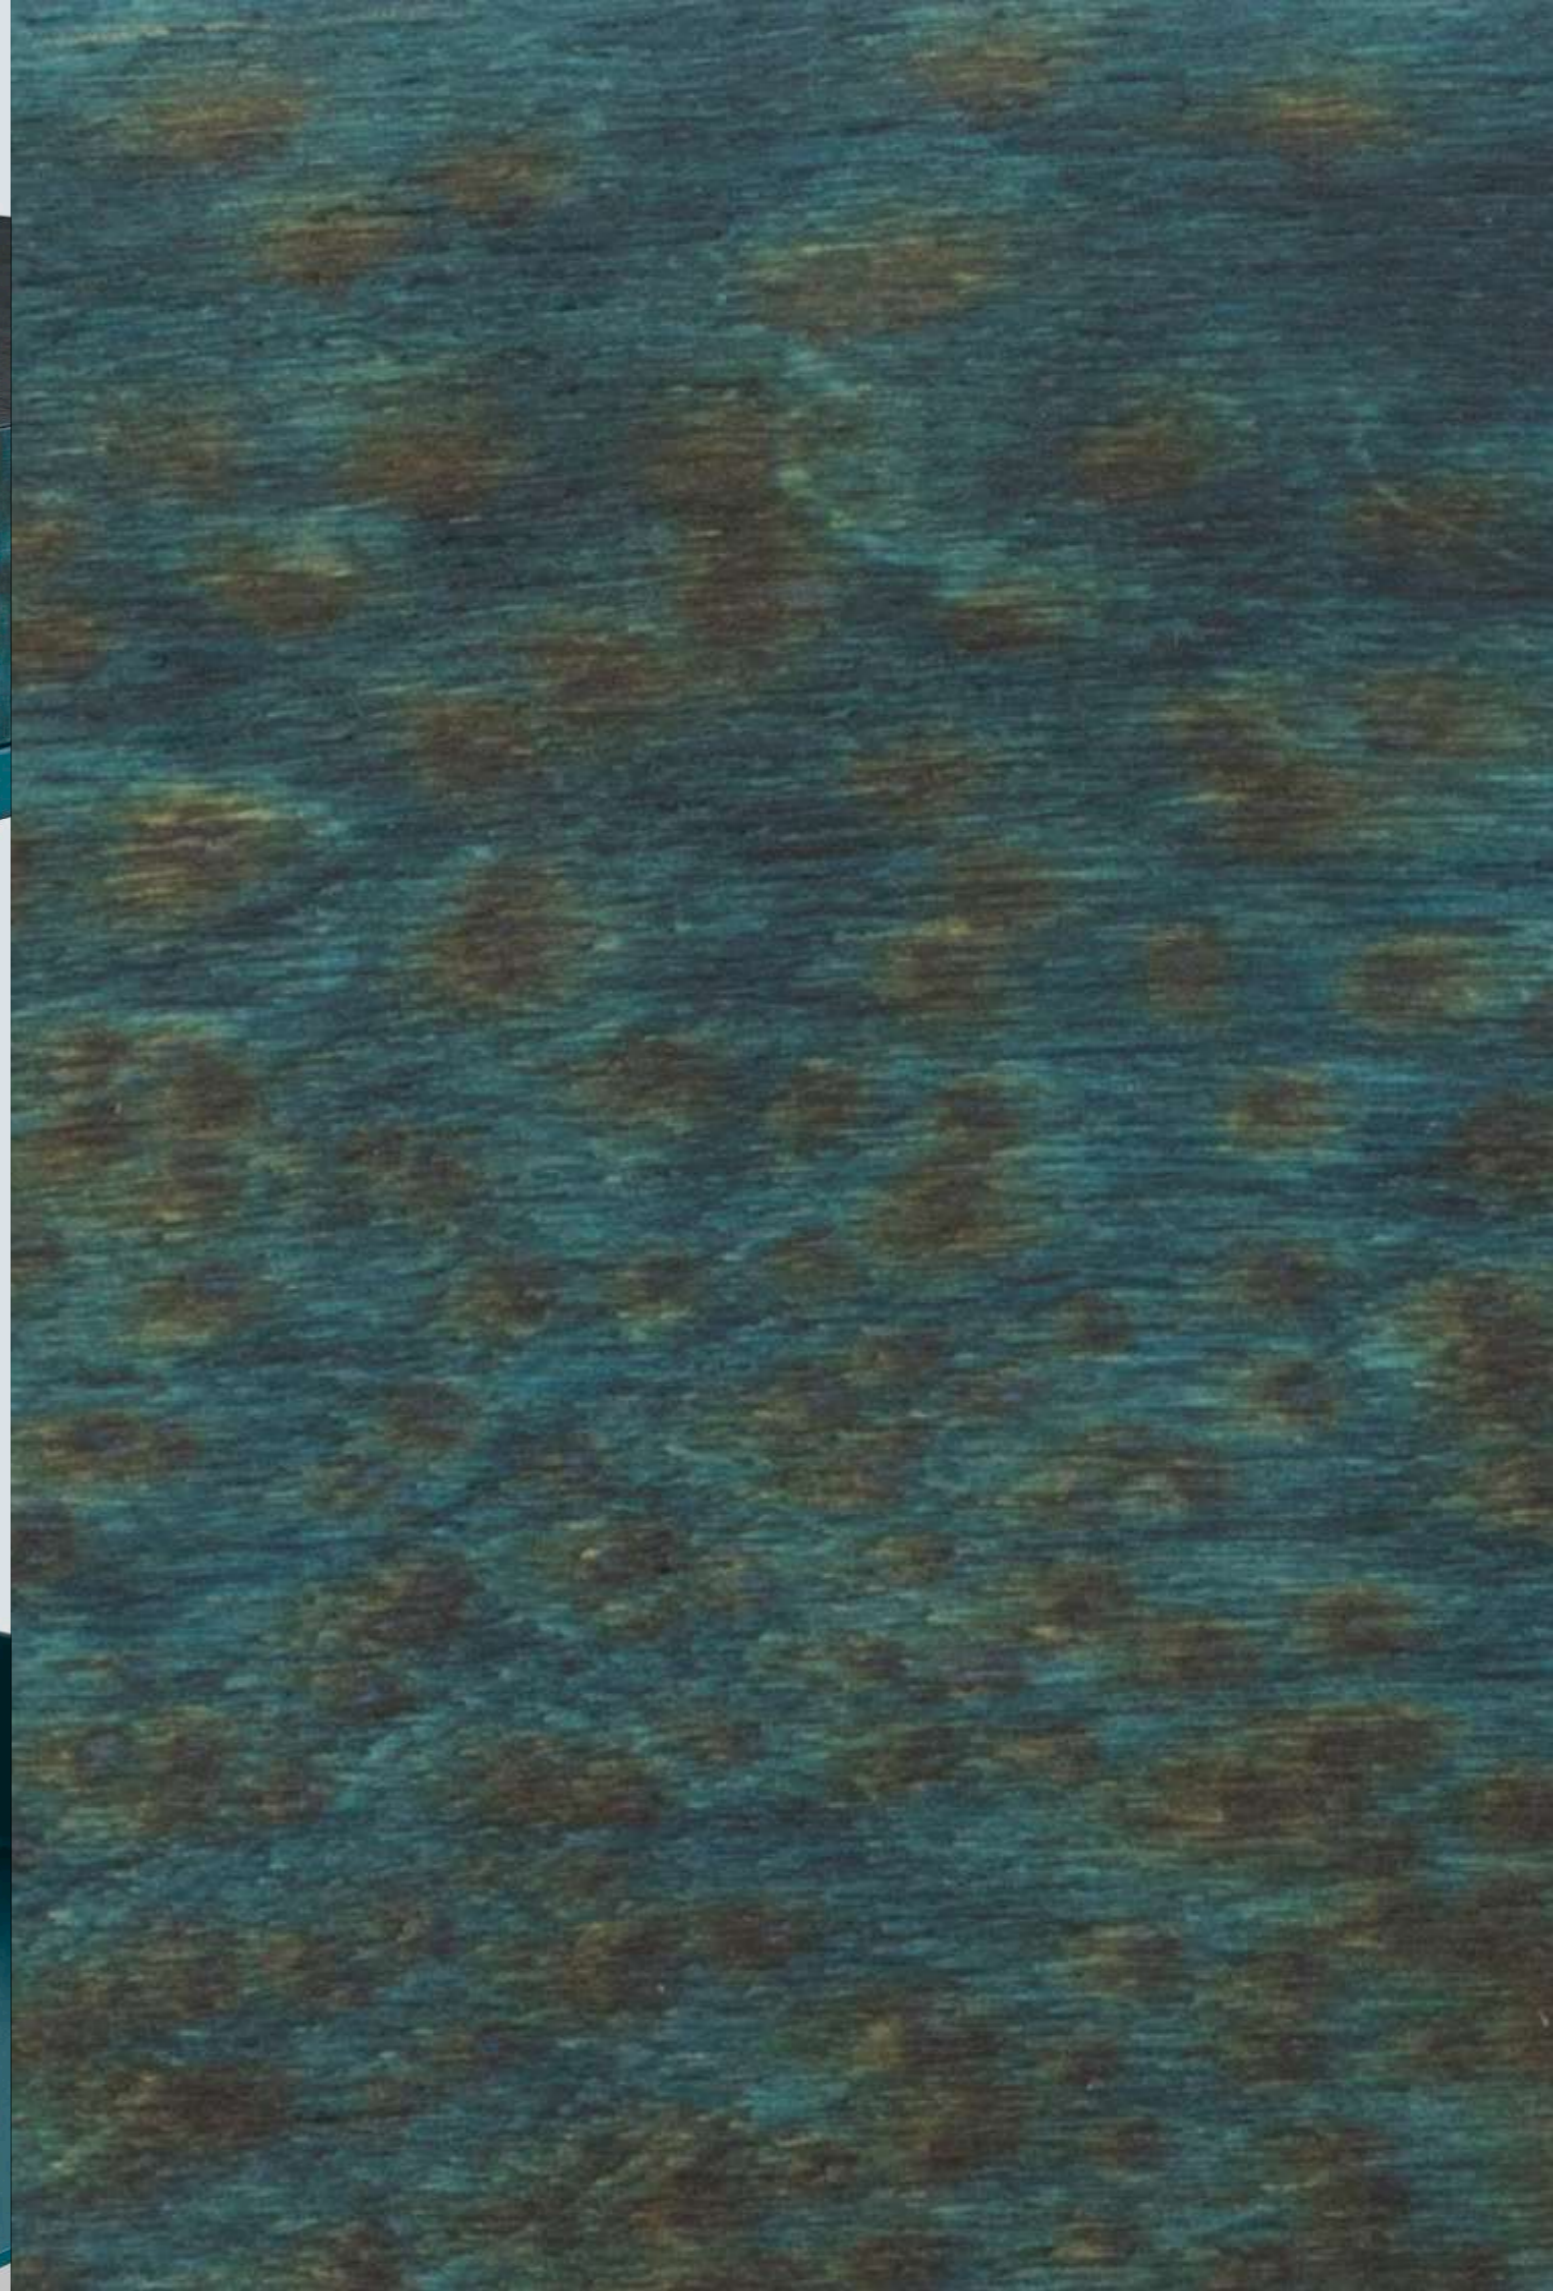

Not Now

lloç llov

**R
A
S
E**

S T A N D

A 3D rendering of the word "STAND" in a bold, black, sans-serif font. The letters "T" and "N" are replaced by dark, textured metal beams with a gold-colored top surface. The beams are positioned vertically, with the "T" beam extending upwards and the "N" beam extending downwards. The word is centered against a light gray background.

BLOCK

TEINNT

A clear glass jar with a ribbed texture is lying on its side on a light-colored surface. The jar is positioned in the center of the frame, and its shadow is cast to the right. The text "CREAM LIGHT" is overlaid in a bold, dark, sans-serif font across the middle of the image.

CREAM LIGHT

FRAN

KARLA

**T
A
B
L
E**

An aerial photograph of a green field, possibly a golf course, with a black vertical pole in the center. Two white diagonal lines cross the field, creating a triangular shape on the right side. The text 'SHELWING' is overlaid on the image.

SHELWING

SIDEEBOARD

E D I T O R I A L

KARL

SNOW WHITE

The image features several fabric swatches. On the left, there are two rolls of fabric with a fine, repeating geometric pattern in shades of pink and white. To the right, there is a solid purple fabric sample. The background is a plain, light-colored surface.