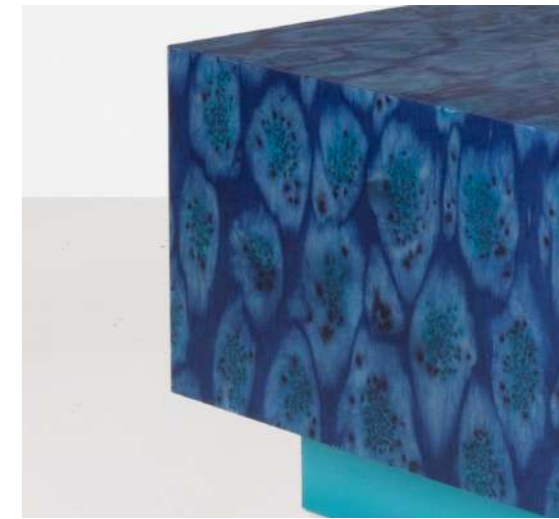

Not Now

lloç llov

**R
A
S
E**

S T A N D

A 3D rendering of the word "STAND" in a bold, black, sans-serif font. The letters "T" and "N" are replaced by dark, textured metal beams with a gold-colored top surface. The beams are positioned vertically, with the "T" beam extending upwards and the "N" beam extending downwards. The word is centered against a light gray background.

BLOCK

TEINNT

A clear glass jar with a ribbed texture is lying on its side on a light-colored surface. The jar is positioned in the center of the frame, and its shadow is cast to the right. The text "CREAM LIGHT" is overlaid in a bold, dark, sans-serif font across the middle of the image.

CREAM LIGHT

FRAN

KARLA

**T
A
B
L
E**

An aerial photograph of a green field, possibly a golf course, with a black vertical pole in the center. Two white diagonal lines cross the field, creating a triangular shape on the right side. The text 'SHELWING' is overlaid on the image.

CHAISE LOUNGE

BENCH

The image shows two round tables with glass tops and wooden frames. The table in the foreground has a clear glass top, while the one behind it has a pinkish-tinted glass top. Both tables have a simple, industrial-style wooden frame with four legs and a central crossbar. They are set against a plain, light-colored wall on a light-colored tiled floor. The text 'ELIAS & SON' is overlaid in a large, bold, black font across the center of the image.