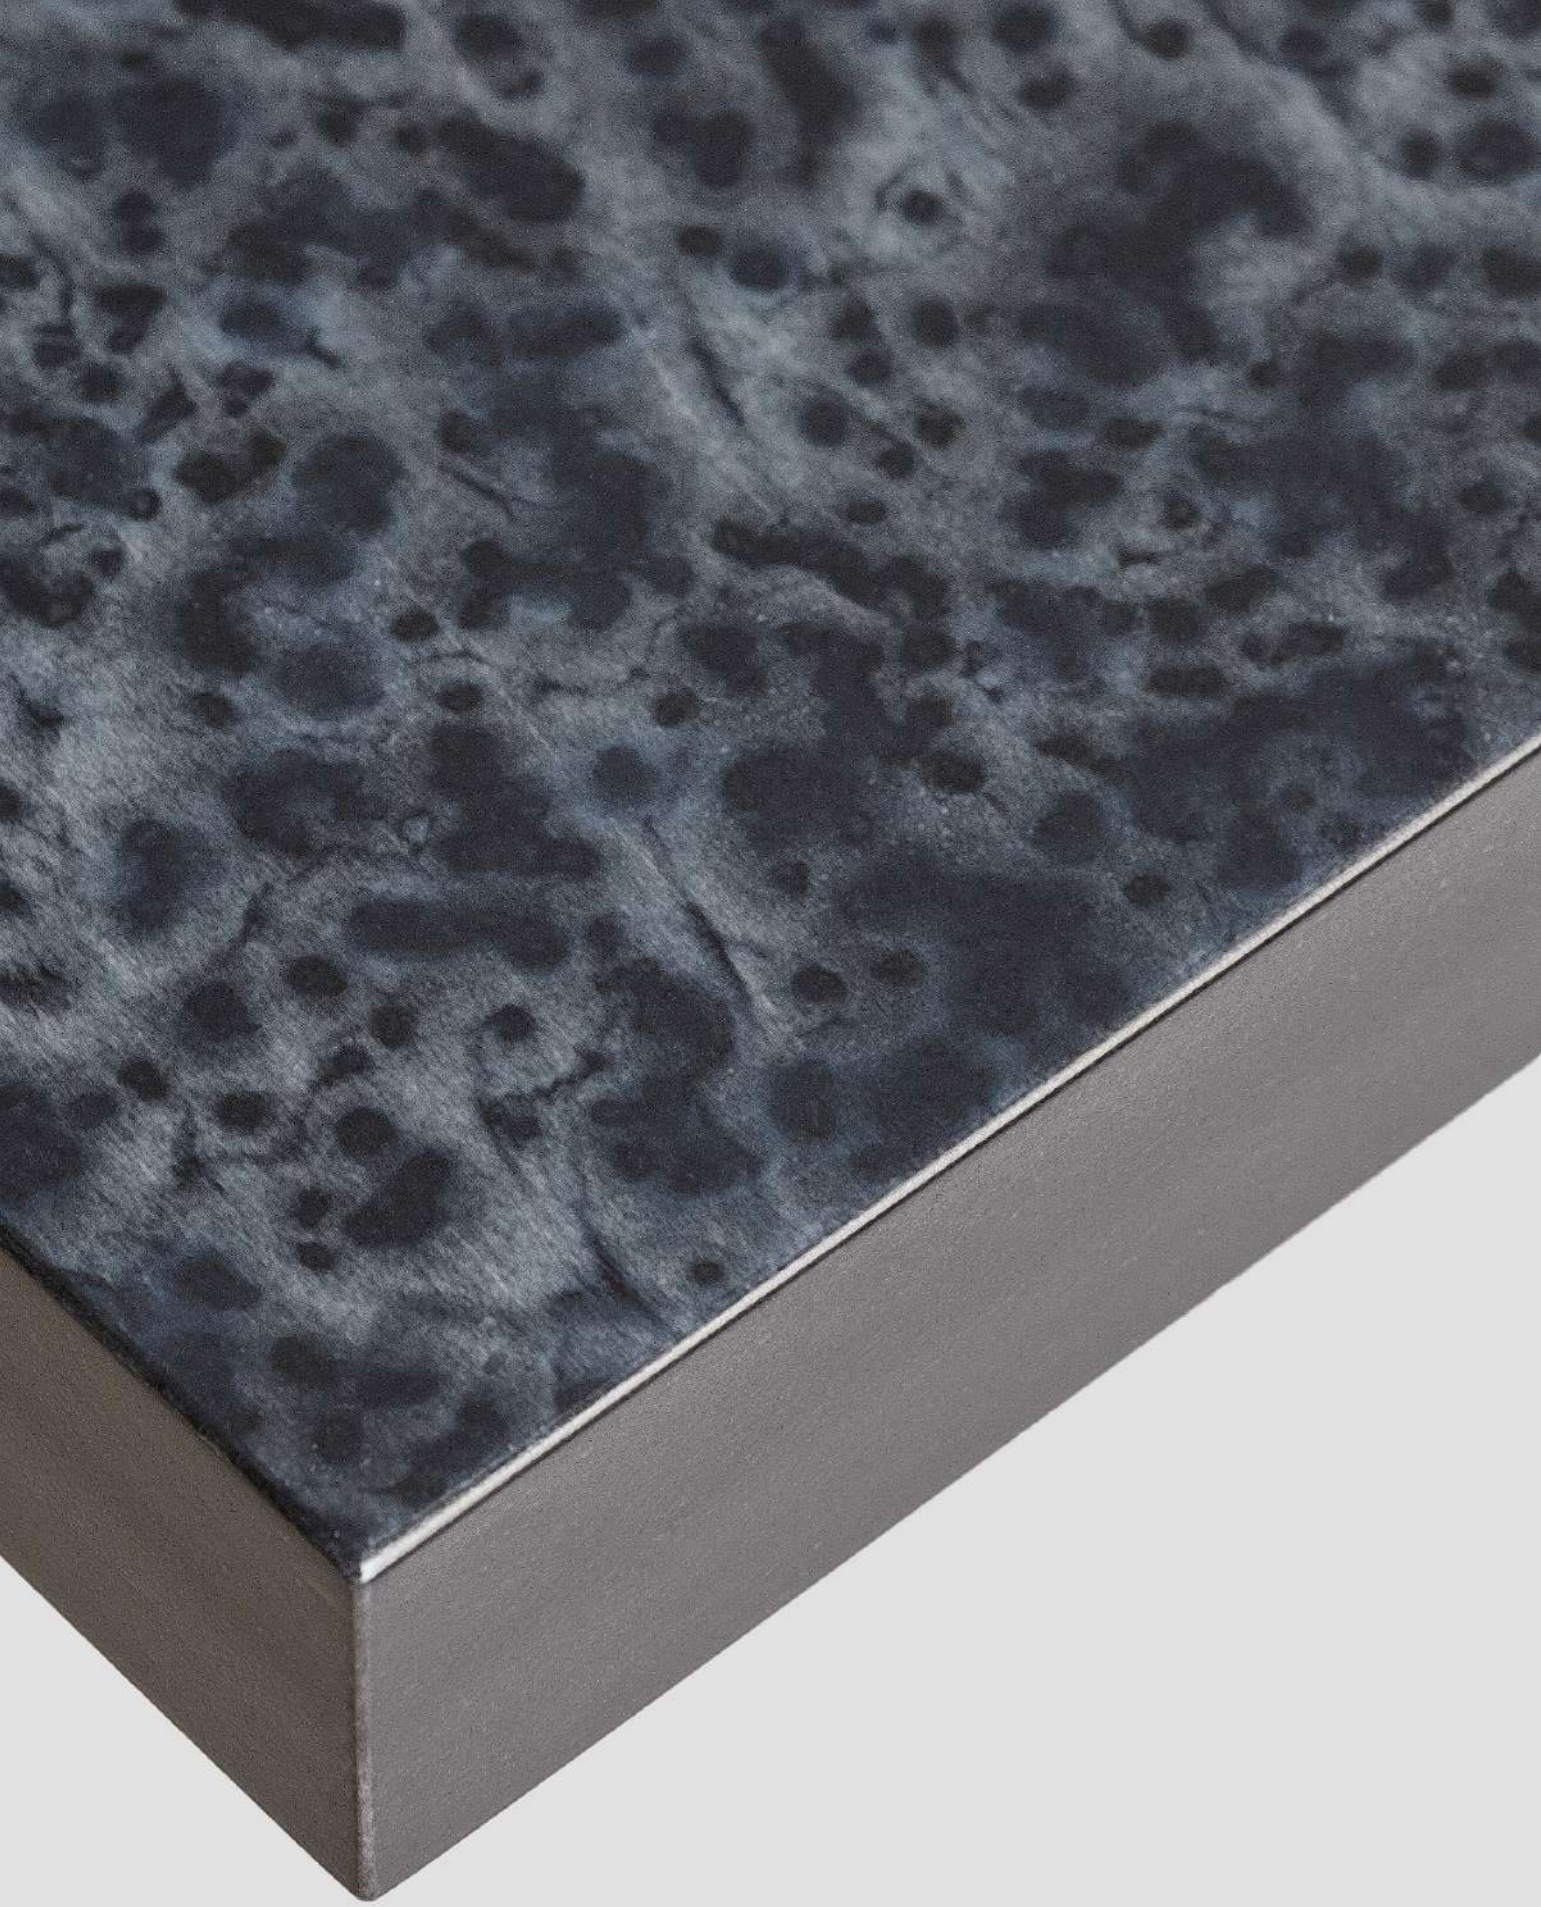

Not Now

lloç llov

**R
A
S
E**

S T A N D

A 3D rendering of the word "STAND" in a bold, black, sans-serif font. The letters "T" and "N" are replaced by dark, textured metal beams with a gold-colored top surface. The beams are positioned vertically, with the "T" beam extending upwards and the "N" beam extending downwards. The word is centered against a light gray background.

BLOCK

TEINNT

A clear glass jar with a ribbed texture is lying on its side on a light-colored surface. The jar is positioned in the center of the frame, and its shadow is cast to the right. The text "CREAM LIGHT" is overlaid in a bold, dark, sans-serif font across the middle of the image.

CREAM LIGHT

FRAN

KARLA

**T
A
B
L
E**

An aerial photograph of a green field, possibly a golf course, with a black vertical pole in the center. Two white diagonal lines cross the field, creating a triangular shape on the right side. The text 'SHELWING' is overlaid on the image.

SHELWING

SIDEEBOARD

E D I T O R I A L

KARL

SNOW WHITE

The image features several fabric swatches. On the left, there are two rolls of fabric with a fine, repeating geometric pattern in shades of pink and white. To the right, there is a solid purple fabric sample. The background is a plain, light-colored surface.